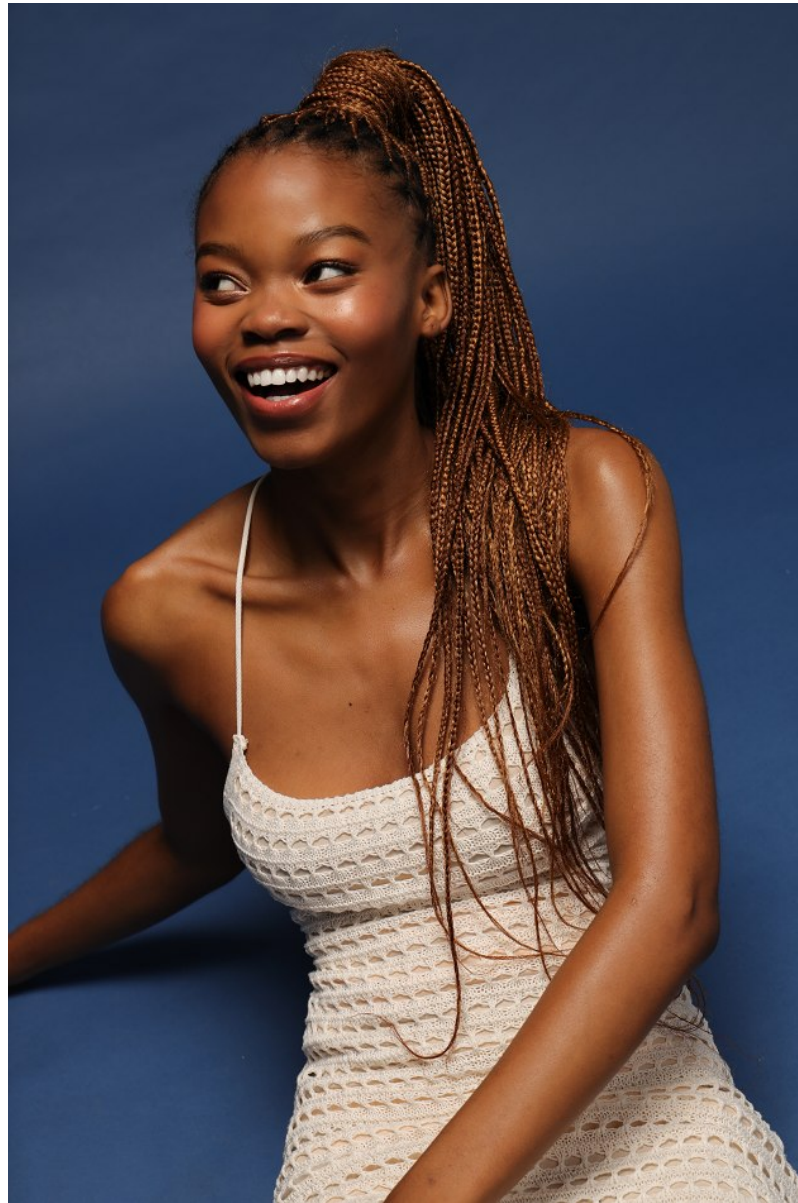

BOSS MODELS

DURBAN

CASSIE SINENHLANHLA MTHETHWA

Height: 175cm Bust: 77cm Waist: 57cm Hips: 95cm Hair: Black Eyes: Brown

BOSS MODELS

DURBAN

CASSIE SINENHLANHLA MTHETHWA

Height: 175cm Bust: 77cm Waist: 57cm Hips: 95cm Hair: Black Eyes: Brown

BOSS MODELS

DURBAN

CASSIE SINENHLANHLA MTHETHWA

Height: 175cm Bust: 77cm Waist: 57cm Hips: 95cm Hair: Black Eyes: Brown