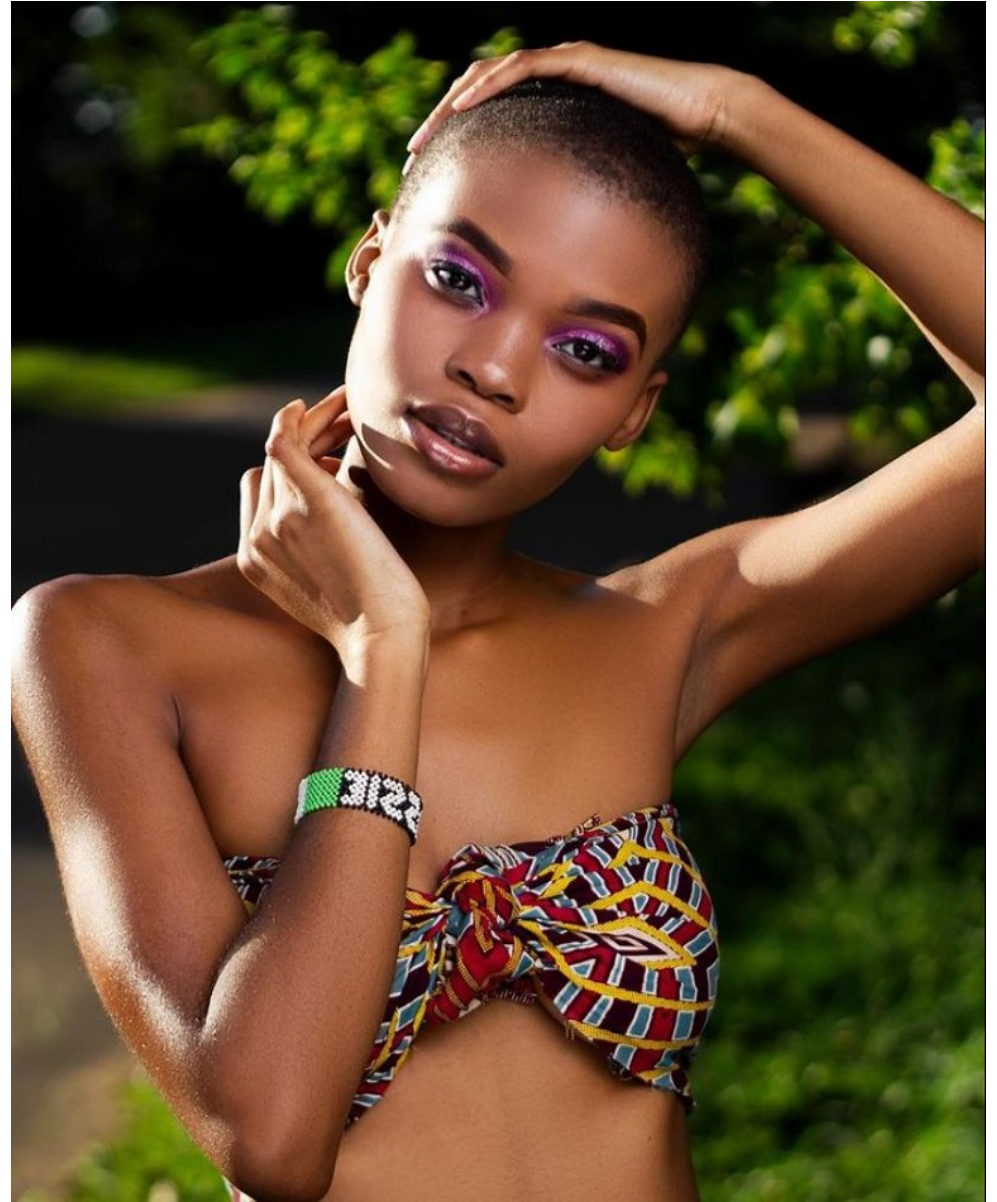

BOSS MODELS

DURBAN

CASSIE SINENHLANHLA MTHETHWA

Height: 175cm Bust: 77cm Waist: 57cm Hips: 95cm Hair: Black Eyes: Brown

BOSS MODELS

DURBAN

CASSIE SINENHLANHLA MTHETHWA

Height: 175cm Bust: 77cm Waist: 57cm Hips: 95cm Hair: Black Eyes: Brown

BOSS MODELS

DURBAN

CASSIE SINENHLANHLA MTHETHWA

Height: 175cm Bust: 77cm Waist: 57cm Hips: 95cm Hair: Black Eyes: Brown