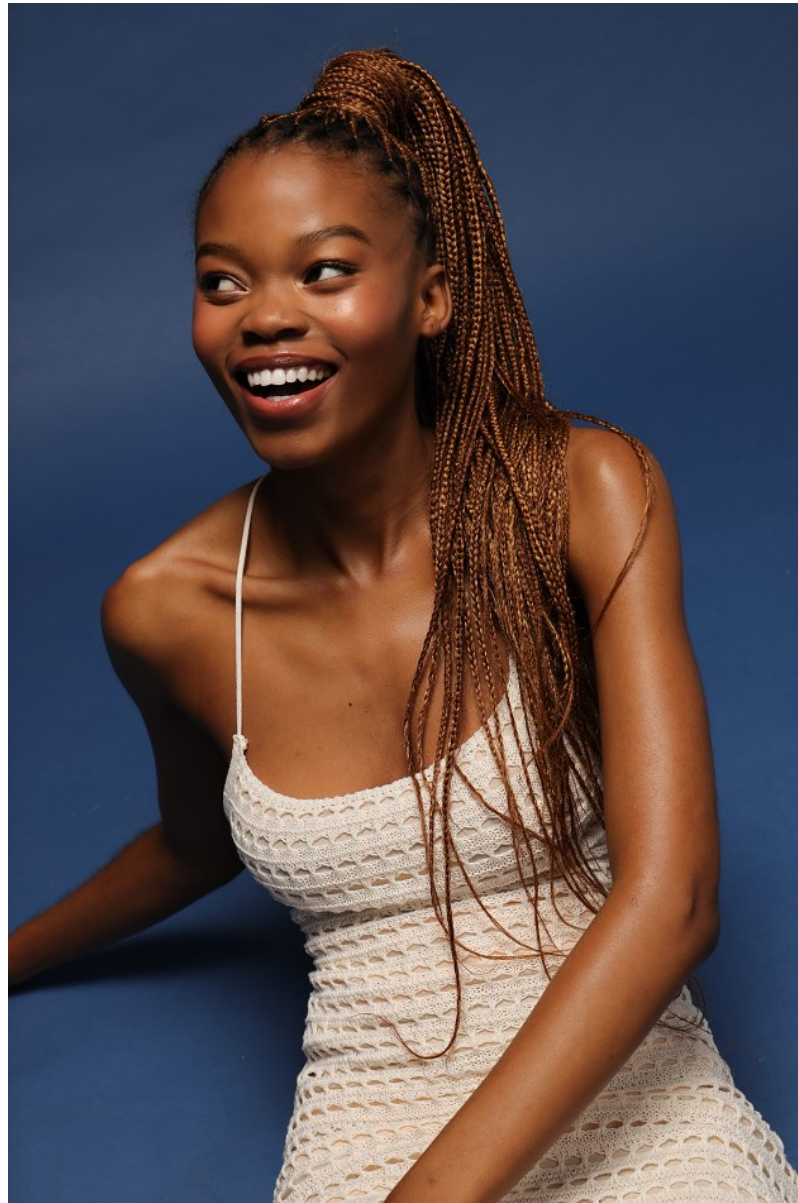

# BOSS MODELS

DURBAN

CASSIE SINENHLANHLA MTHETHWA

Height: 175cm Bust: 78cm Waist: 56cm Hips: 90cm Hair: Black Eyes: Brown