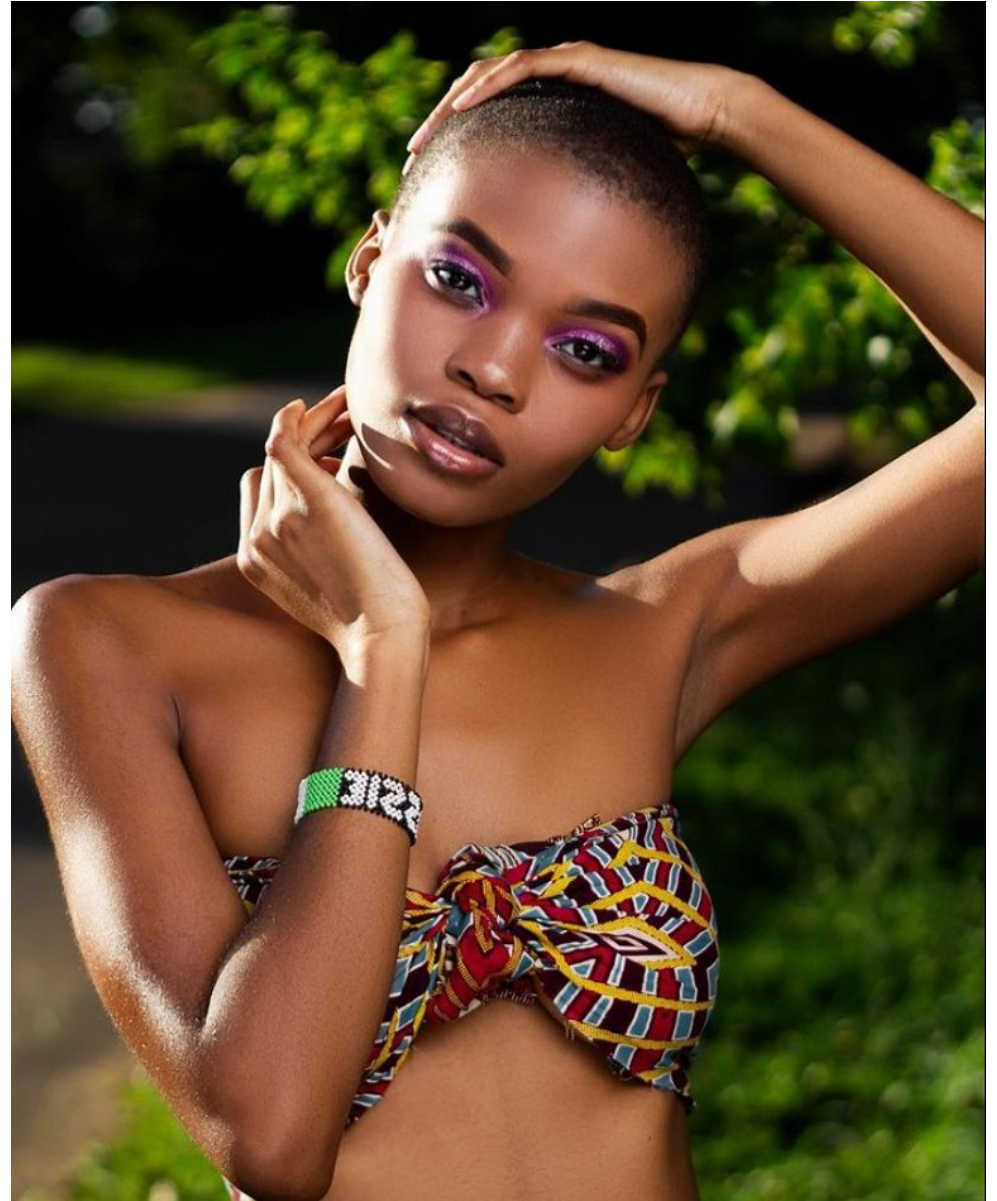

BOSS MODELS

DURBAN

CASSIE SINENHLANHLA MTHETHWA

Height: 175cm Bust: 78cm Waist: 56cm Hips: 90cm Hair: Black Eyes: Brown