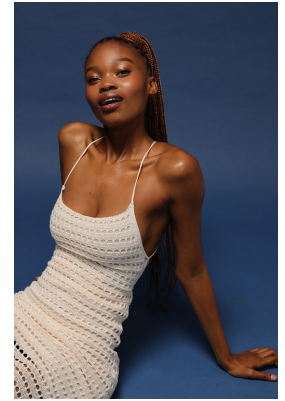

BOSS MODELS

DURBAN

CASSIE SINENHLANHLA MTHETHWA

Height: 175cm Bust: 78cm Waist: 56cm Hips: 90cm Hair: Black Eyes: Brown