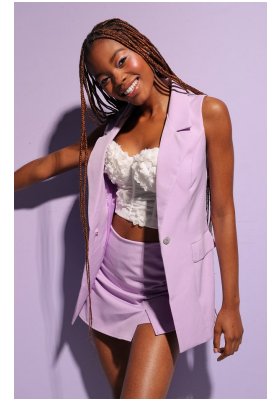

BOSS MODELS

DURBAN

CASSIE SINENHLANHLA MTHETHWA

Height: 175cm Bust: 78cm Waist: 56cm Hips: 90cm Hair: Black Eyes: Brown