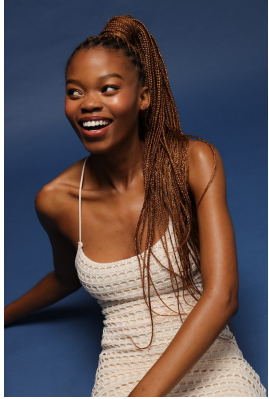

BOSS MODELS

DURBAN

CASSIE SINENHLANHLA MTHETHWA

Height: 175cm Bust: 77cm Waist: 57cm Hips: 95cm Hair: Black Eyes: Brown