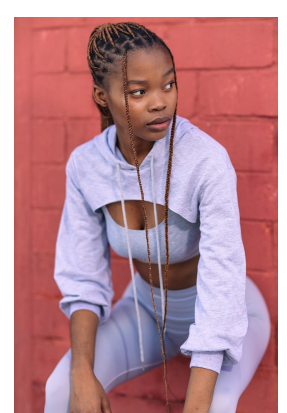

BOSS MODELS

DURBAN

CASSIE SINENHLANHLA MTHETHWA

Height: 175cm Bust: 77cm Waist: 57cm Hips: 95cm Hair: Black Eyes: Brown