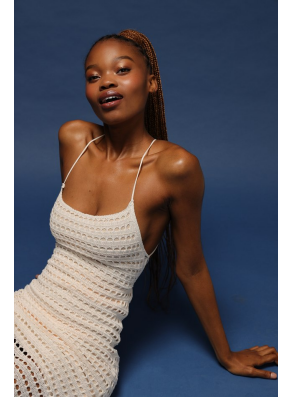

BOSS MODELS

DURBAN

CASSIE SINENHLANHLA MTHETHWA

Height: 175cm Bust: 77cm Waist: 57cm Hips: 95cm Hair: Black Eyes: Brown