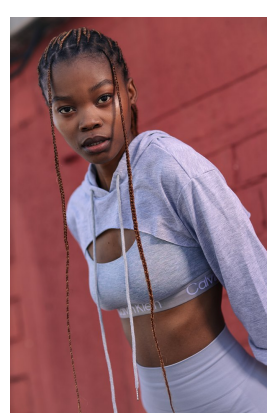

BOSS MODELS

DURBAN

CASSIE SINENHLANHLA MTHETHWA

Height: 175cm Bust: 77cm Waist: 57cm Hips: 95cm Hair: Black Eyes: Brown