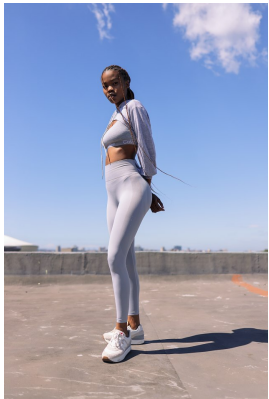

BOSS MODELS

DURBAN

CASSIE SINENHLANHLA MTHETHWA

Height: 175cm Bust: 77cm Waist: 57cm Hips: 95cm Hair: Black Eyes: Brown