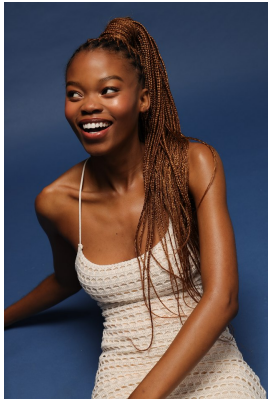

BOSS MODELS

DURBAN

CASSIE SINENHLANHLA MTHETHWA

Height: 175cm Bust: 78cm Waist: 56cm Hips: 90cm Hair: Black Eyes: Brown