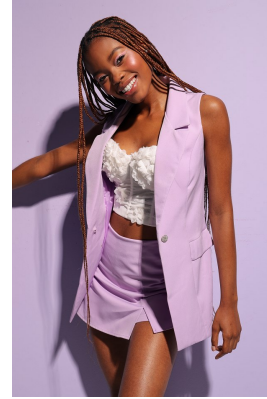

BOSS MODELS

DURBAN

CASSIE SINENHLANHLA MTHETHWA

Height: 175cm Bust: 77cm Waist: 57cm Hips: 95cm Hair: Black Eyes: Brown