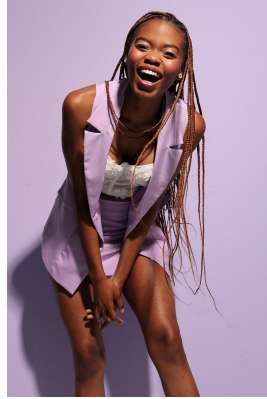

BOSS MODELS

DURBAN

CASSIE SINENHLANHLA MTHETHWA

Height: 175cm Bust: 77cm Waist: 57cm Hips: 95cm Hair: Black Eyes: Brown