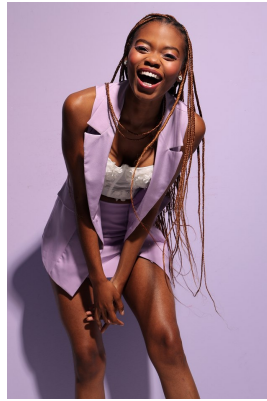

BOSS MODELS

DURBAN

CASSIE SINENHLANHLA MTHETHWA

Height: 175cm Bust: 78cm Waist: 56cm Hips: 90cm Hair: Black Eyes: Brown