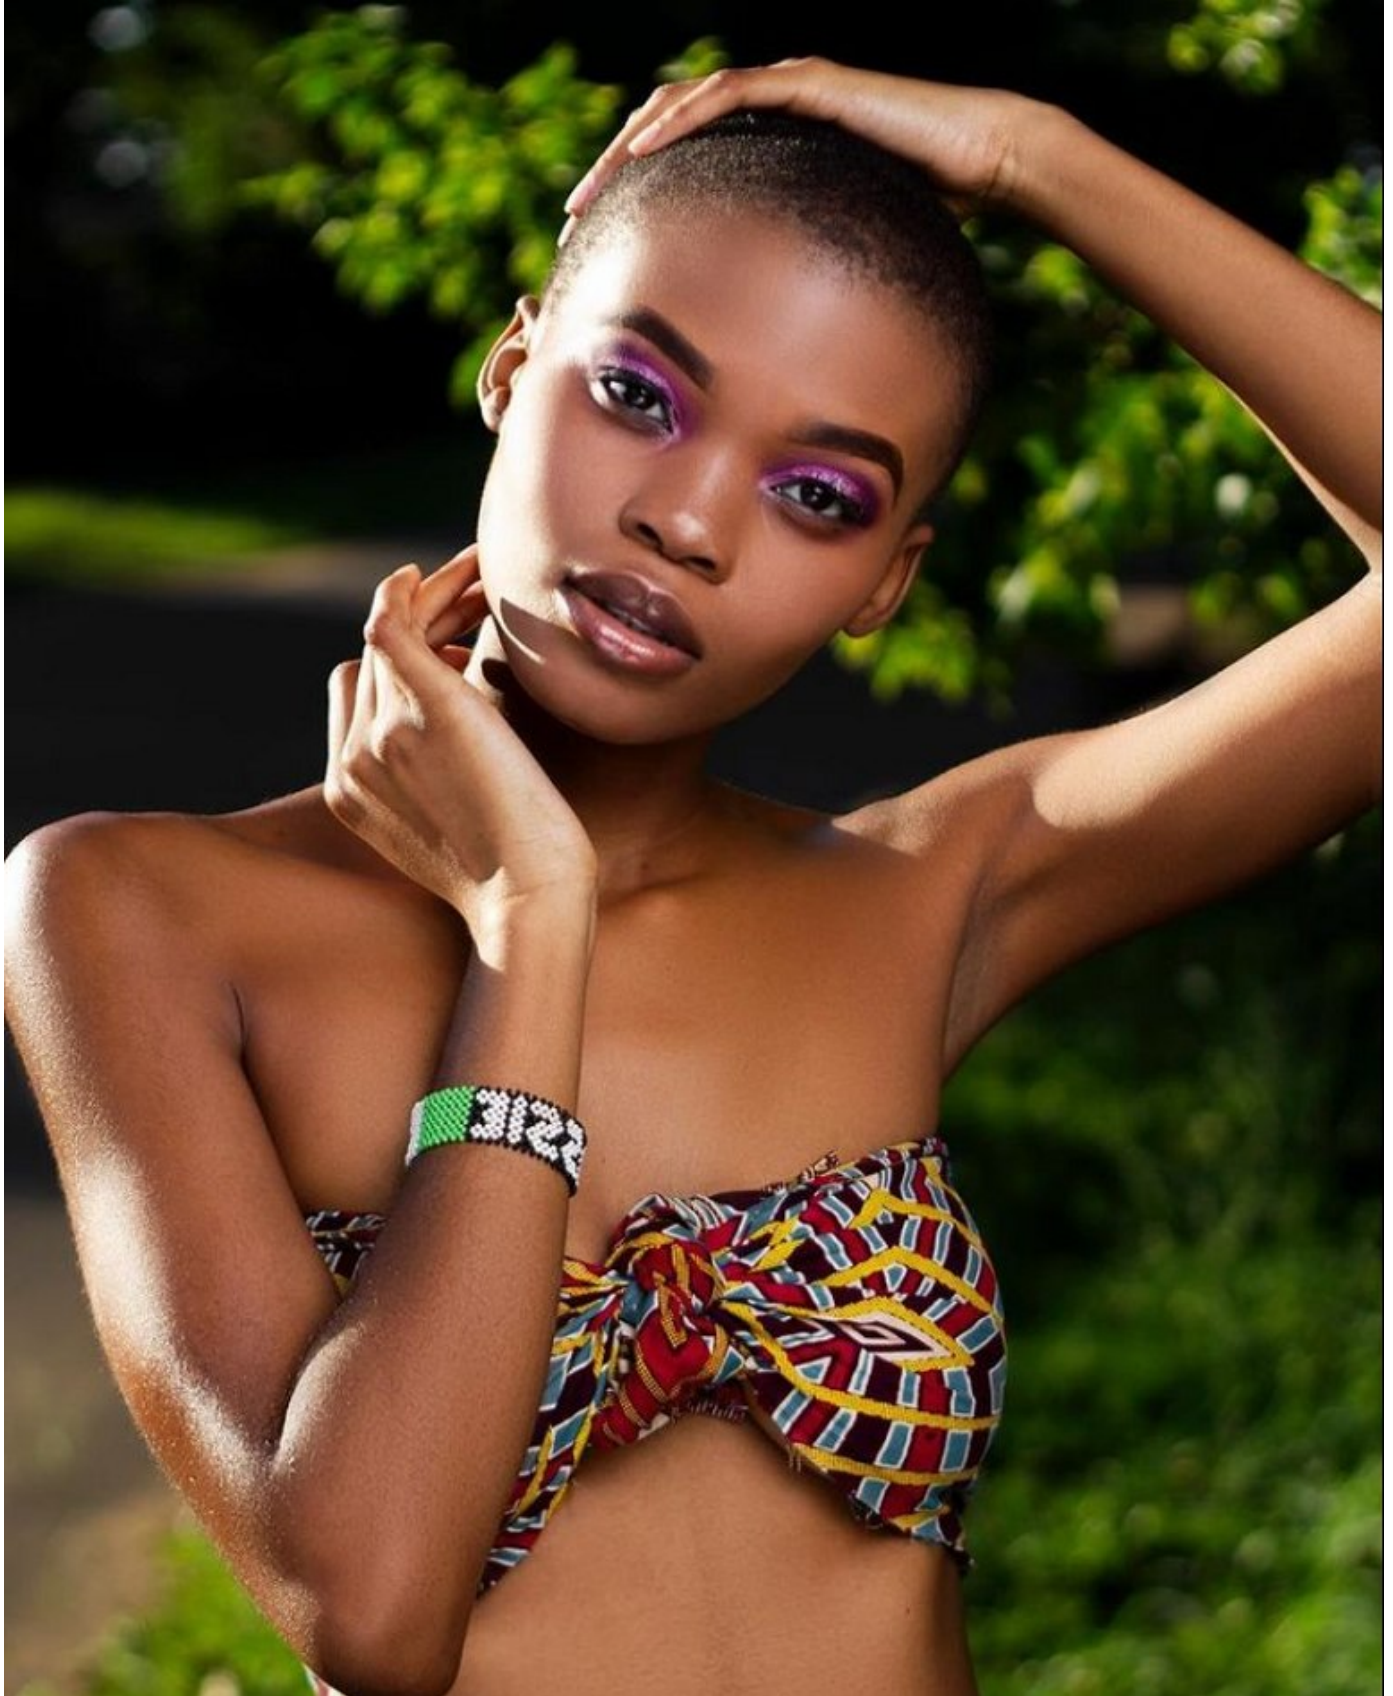

CASSIE SINENHLANHLA MTHETHWA

BOSS MODELS

DURBAN

CASSIE SINENHLANHLA MTHETHWA

Height: 175cm Bust: 78cm Waist: 56cm Hips: 90cm Hair: Black Eyes: Brown