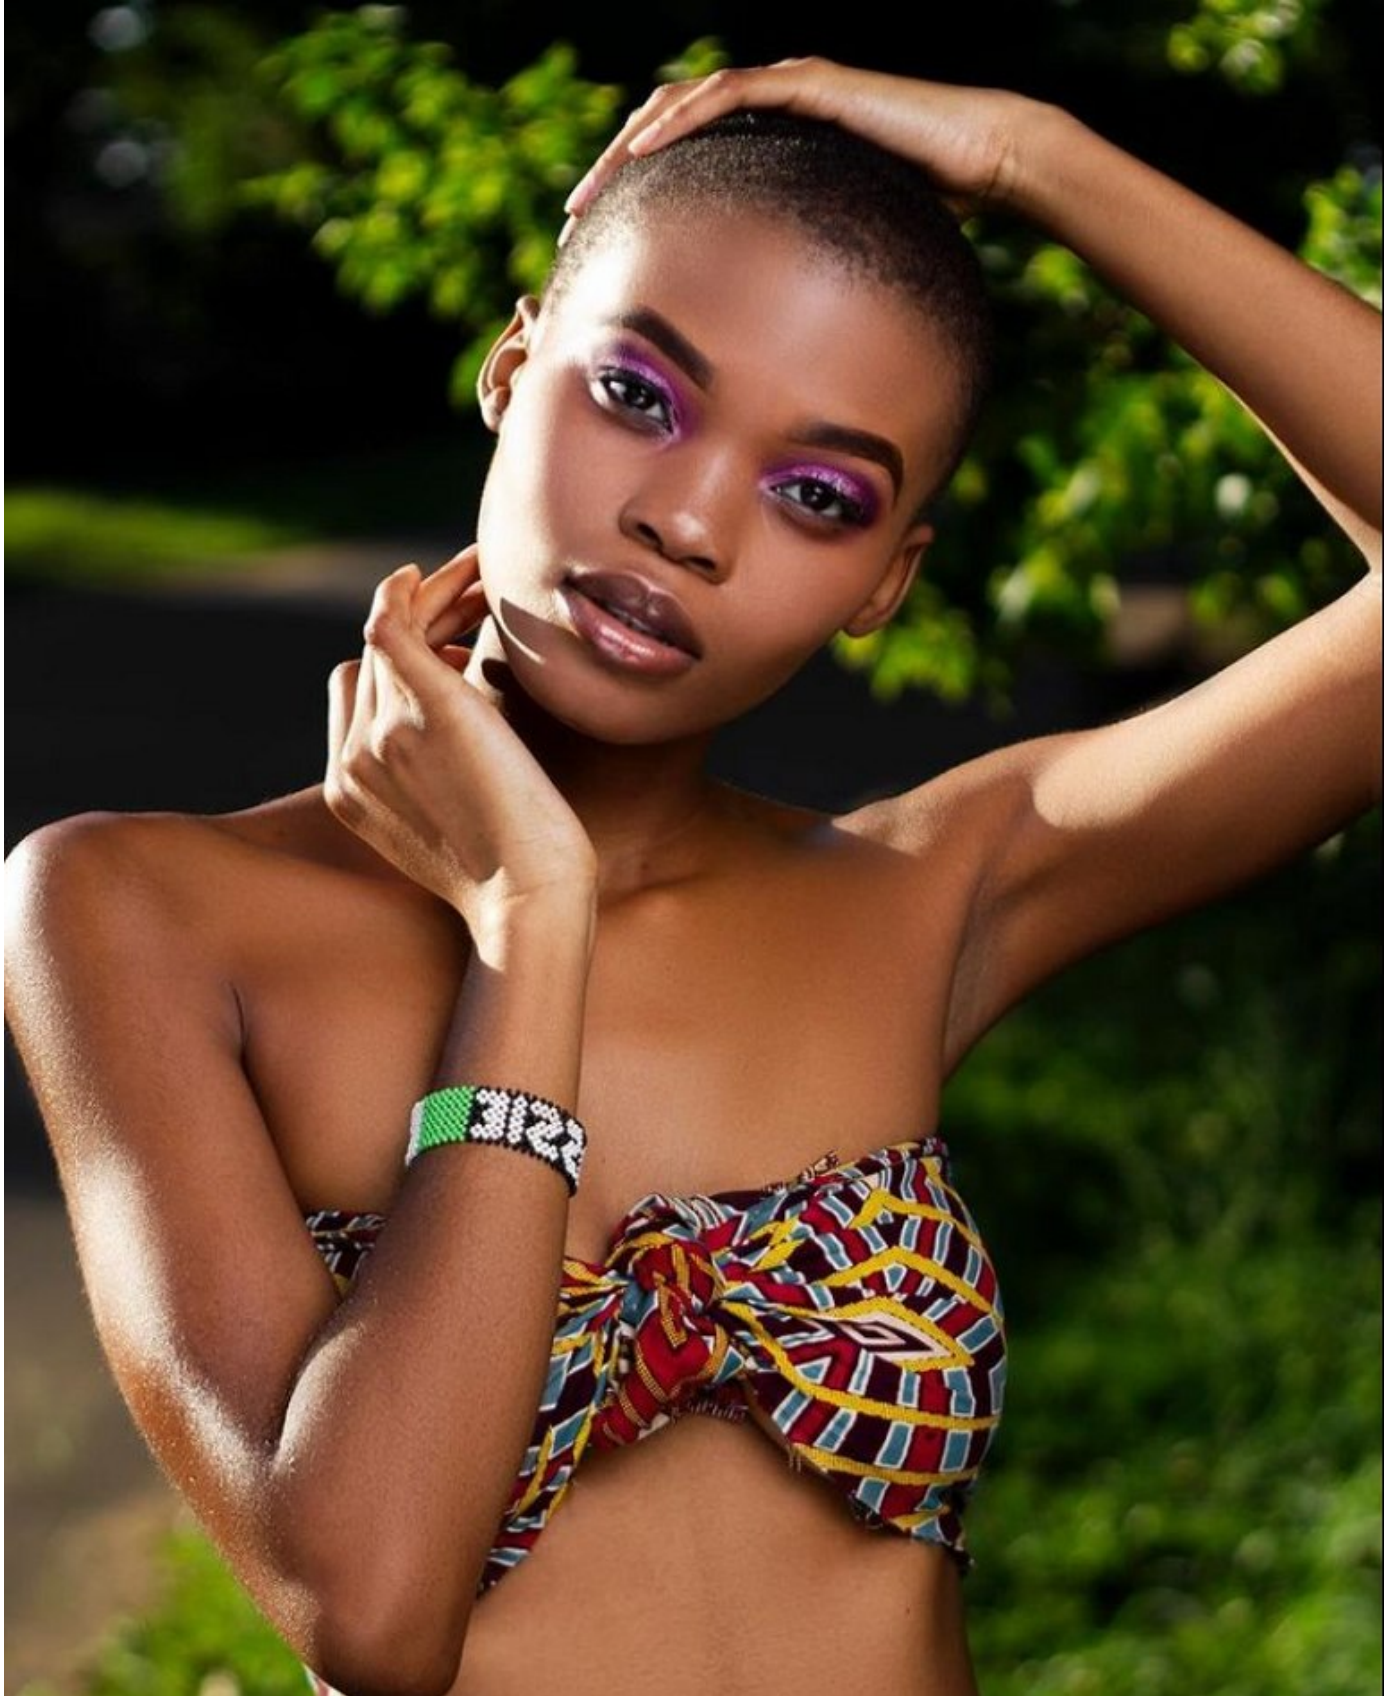

CASSIE SINENHLANHLA MTHETHWA

BOSS MODELS

DURBAN

CASSIE SINENHLANHLA MTHETHWA

Height: 175cm Bust: 77cm Waist: 57cm Hips: 95cm Hair: Black Eyes: Brown