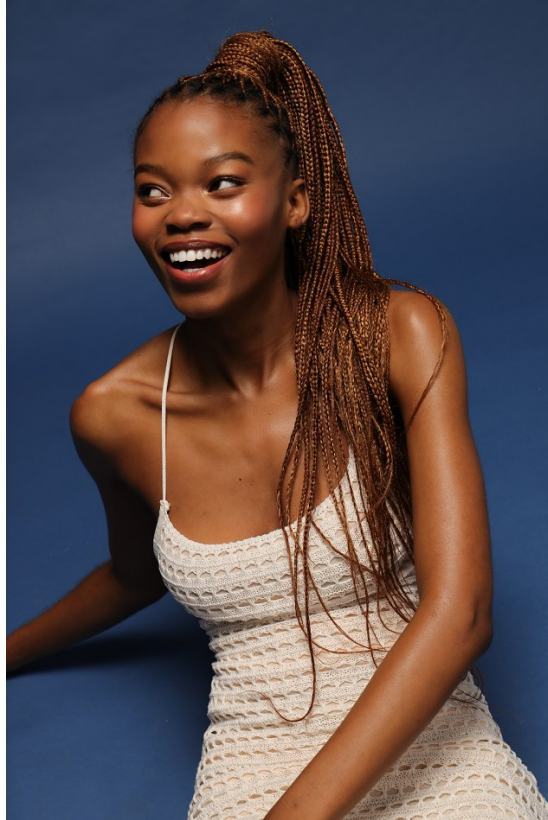

BOSS MODELS

DURBAN

CASSIE SINENHLANHLA MTHETHWA

Height: 175cm Bust: 77cm Waist: 57cm Hips: 95cm Hair: Black Eyes: Brown

BOSS MODELS

DURBAN

CASSIE SINENHLANHLA MTHETHWA

Height: 175cm Bust: 77cm Waist: 57cm Hips: 95cm Hair: Black Eyes: Brown