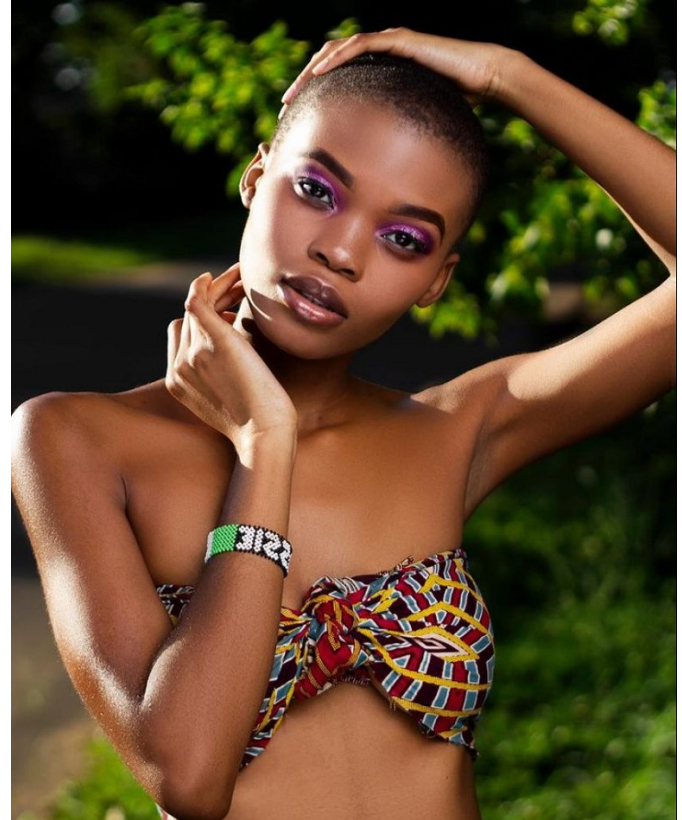

# BOSS MODELS

DURBAN

CASSIE SINENHLANHLA MTHETHWA

Height: 175cm Bust: 78cm Waist: 56cm Hips: 90cm Hair: Black Eyes: Brown

# BOSS MODELS

DURBAN

## CASSIE SINENHLANHLA MTHETHWA

Height: 175cm Bust: 78cm Waist: 56cm Hips: 90cm Hair: Black Eyes: Brown