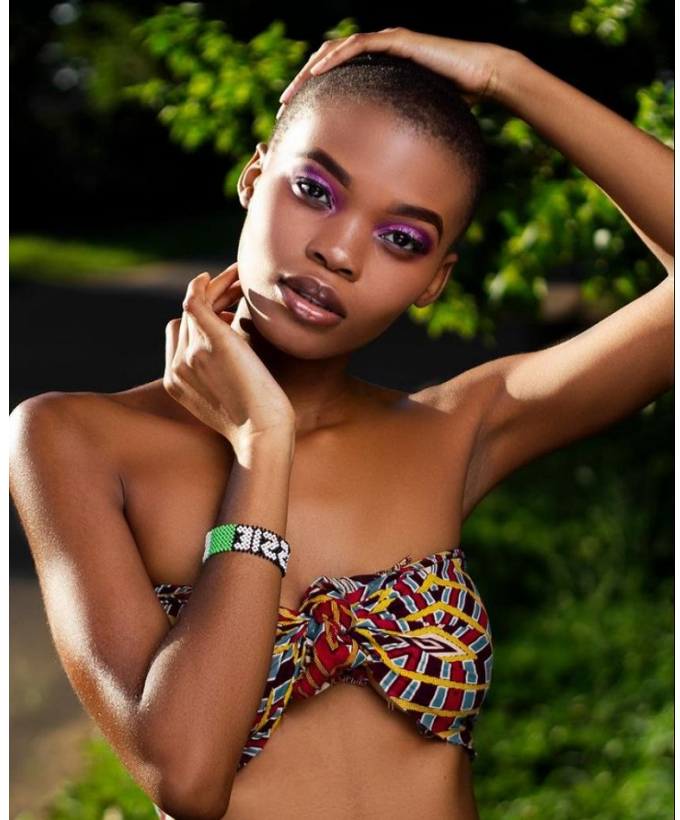

BOSS MODELS

DURBAN

CASSIE SINENHLANHLA MTHETHWA

Height: 175cm Bust: 77cm Waist: 57cm Hips: 95cm Hair: Black Eyes: Brown

BOSS MODELS

DURBAN

CASSIE SINENHLANHLA MTHETHWA

Height: 175cm Bust: 77cm Waist: 57cm Hips: 95cm Hair: Black Eyes: Brown