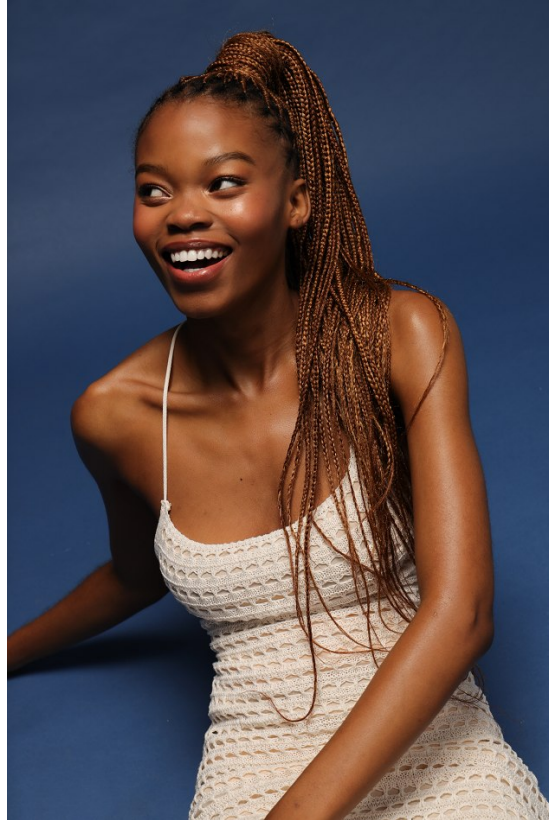

# BOSS MODELS

DURBAN

CASSIE SINENHLANHLA MTHETHWA

Height: 175cm Bust: 78cm Waist: 56cm Hips: 90cm Hair: Black Eyes: Brown

# BOSS MODELS

DURBAN

## CASSIE SINENHLANHLA MTHETHWA

Height: 175cm Bust: 78cm Waist: 56cm Hips: 90cm Hair: Black Eyes: Brown