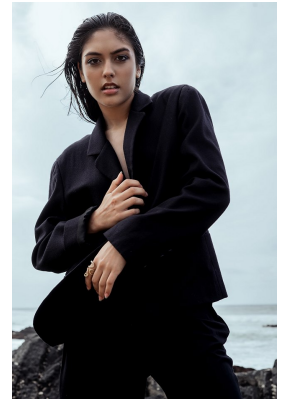

BOSS MODELS

DURBAN

ALIA KOUMANTARAKIS

Height: 160cm Bust: 78cm Waist: 63cm Hips: 88cm Shoe: 6 UK Hair: Brown Eyes: Brown

BOSS MODELS

DURBAN

ALIA KOUMANTARAKIS

Height: 160cm Bust: 78cm Waist: 63cm Hips: 88cm Shoe: 6 UK Hair: Brown Eyes: Brown