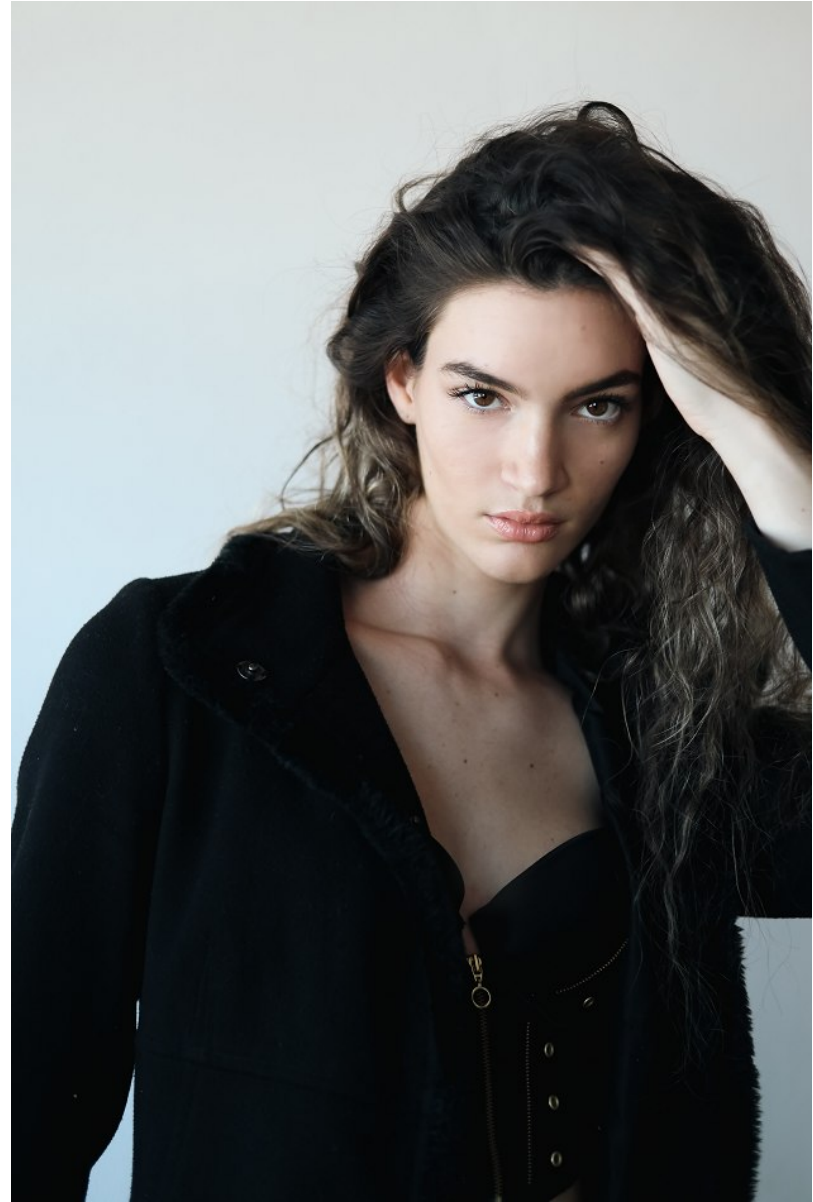

BOSS MODELS

DURBAN

OLIVIA BURGER

Height: 178cm Bust: 82cm Waist: 64cm Hips: 93cm Shoe: 7 UK Hair: Brown Eyes: Brown