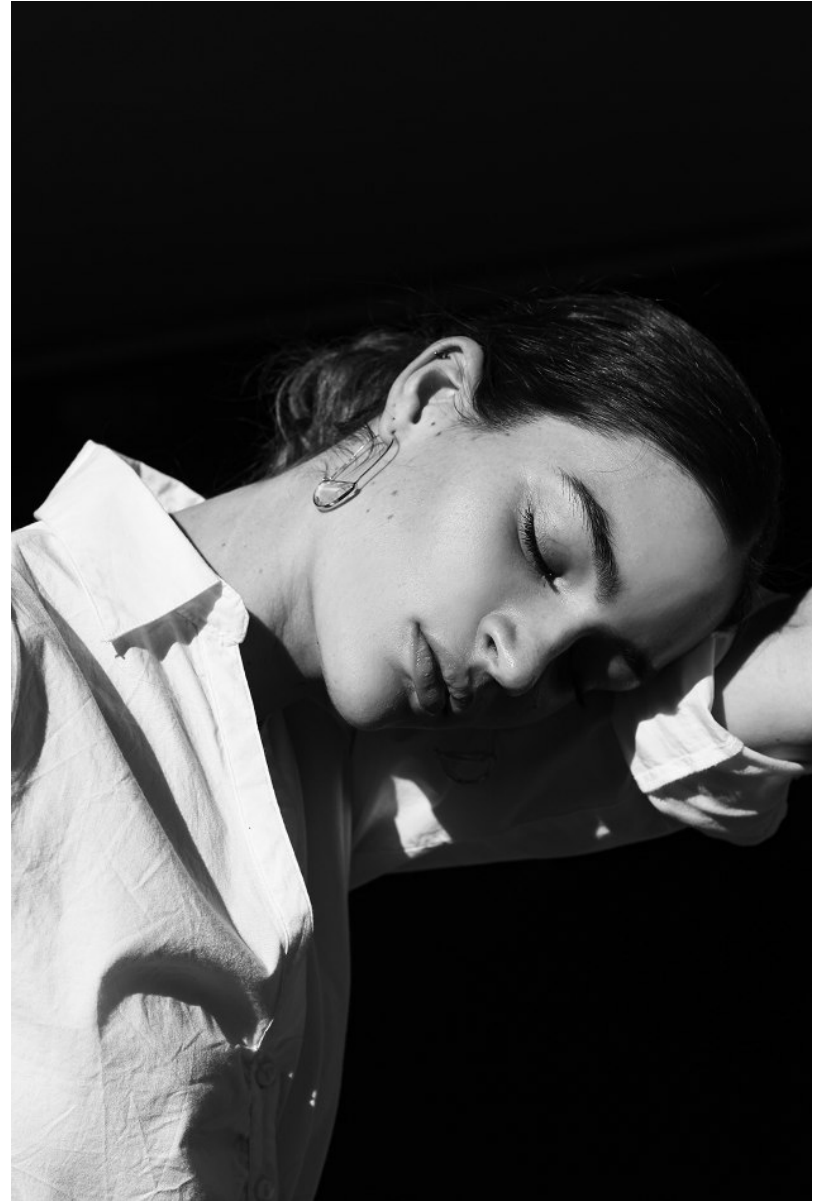

BOSS MODELS

DURBAN

OLIVIA BURGER

Height: 178cm Bust: 82cm Waist: 64cm Hips: 93cm Shoe: 7 UK Hair: Brown Eyes: Brown

BOSS MODELS

DURBAN

OLIVIA BURGER

Height: 178cm Bust: 82cm Waist: 64cm Hips: 93cm Shoe: 7 UK Hair: Brown Eyes: Brown