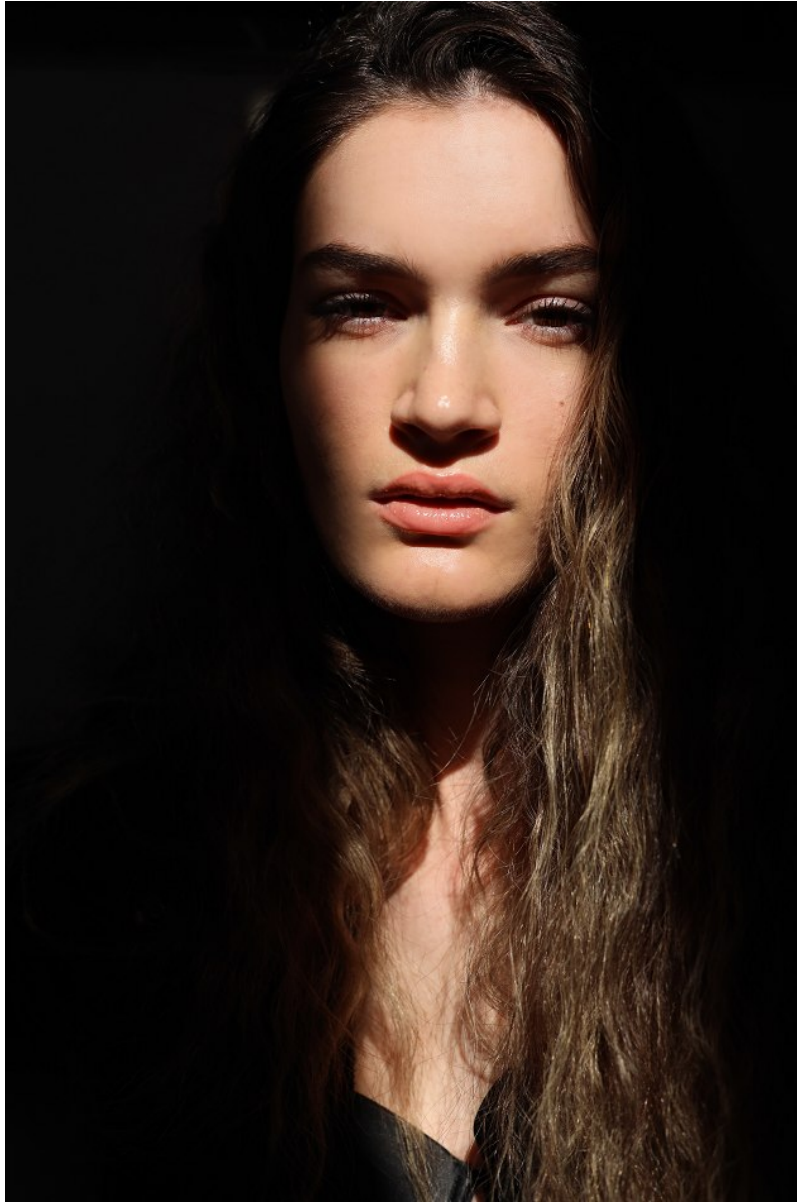

OLIVIA BURGER

BOSS MODELS

DURBAN

OLIVIA BURGER

Height: 178cm Bust: 82cm Waist: 64cm Hips: 93cm Shoe: 7 UK Hair: Brown Eyes: Brown