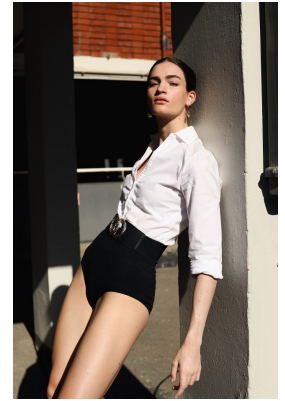

# BOSS MODELS

DURBAN

## OLIVIA BURGER

Height: 178cm Bust: 82cm Waist: 64cm Hips: 93cm Shoe: 7 UK Hair: Brown Eyes: Brown

# BOSS MODELS

DURBAN

OLIVIA BURGER

Height: 178cm Bust: 82cm Waist: 64cm Hips: 93cm Shoe: 7 UK Hair: Brown Eyes: Brown