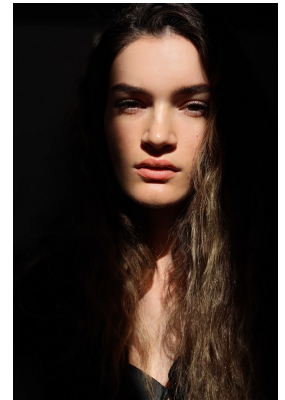

# BOSS MODELS

DURBAN

## OLIVIA BURGER

Height: 178cm Bust: 82cm Waist: 64cm Hips: 93cm Shoe: 7 UK Hair: Brown Eyes: Brown