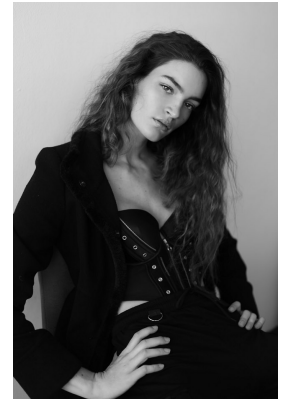

BOSS MODELS

DURBAN

OLIVIA BURGER

Height: 178cm Bust: 82cm Waist: 64cm Hips: 93cm Shoe: 7 UK Hair: Brown Eyes: Brown