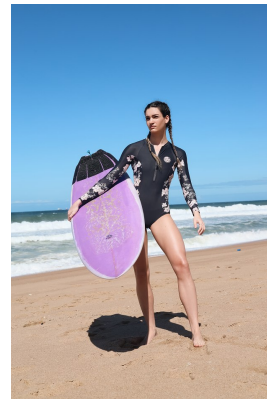

BOSS MODELS

DURBAN

OLIVIA BURGER

Height: 178cm Bust: 82cm Waist: 64cm Hips: 93cm Shoe: 7 UK Hair: Brown Eyes: Brown