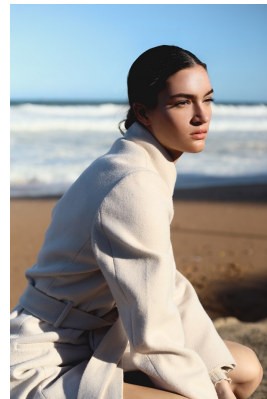

# BOSS MODELS

DURBAN

## OLIVIA BURGER

Height: 178cm Bust: 82cm Waist: 64cm Hips: 93cm Shoe: 7 UK Hair: Brown Eyes: Brown