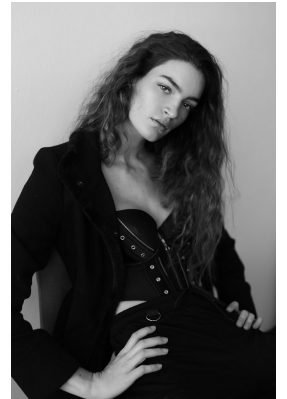

BOSS MODELS

DURBAN

OLIVIA BURGER

Height: 178cm Bust: 82cm Waist: 64cm Hips: 93cm Shoe: 7 UK Hair: Brown Eyes: Brown