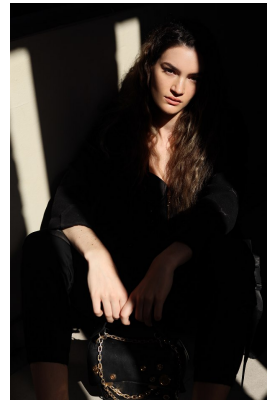

# BOSS MODELS

DURBAN

## OLIVIA BURGER

Height: 178cm Bust: 82cm Waist: 64cm Hips: 93cm Shoe: 7 UK Hair: Brown Eyes: Brown