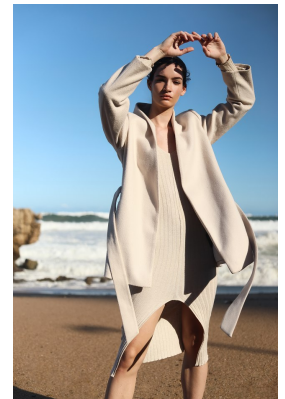

# BOSS MODELS

DURBAN

## OLIVIA BURGER

Height: 178cm Bust: 82cm Waist: 64cm Hips: 93cm Shoe: 7 UK Hair: Brown Eyes: Brown