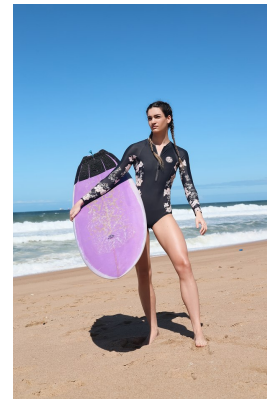

BOSS MODELS

DURBAN

OLIVIA BURGER

Height: 178cm Bust: 82cm Waist: 64cm Hips: 93cm Shoe: 7 UK Hair: Brown Eyes: Brown