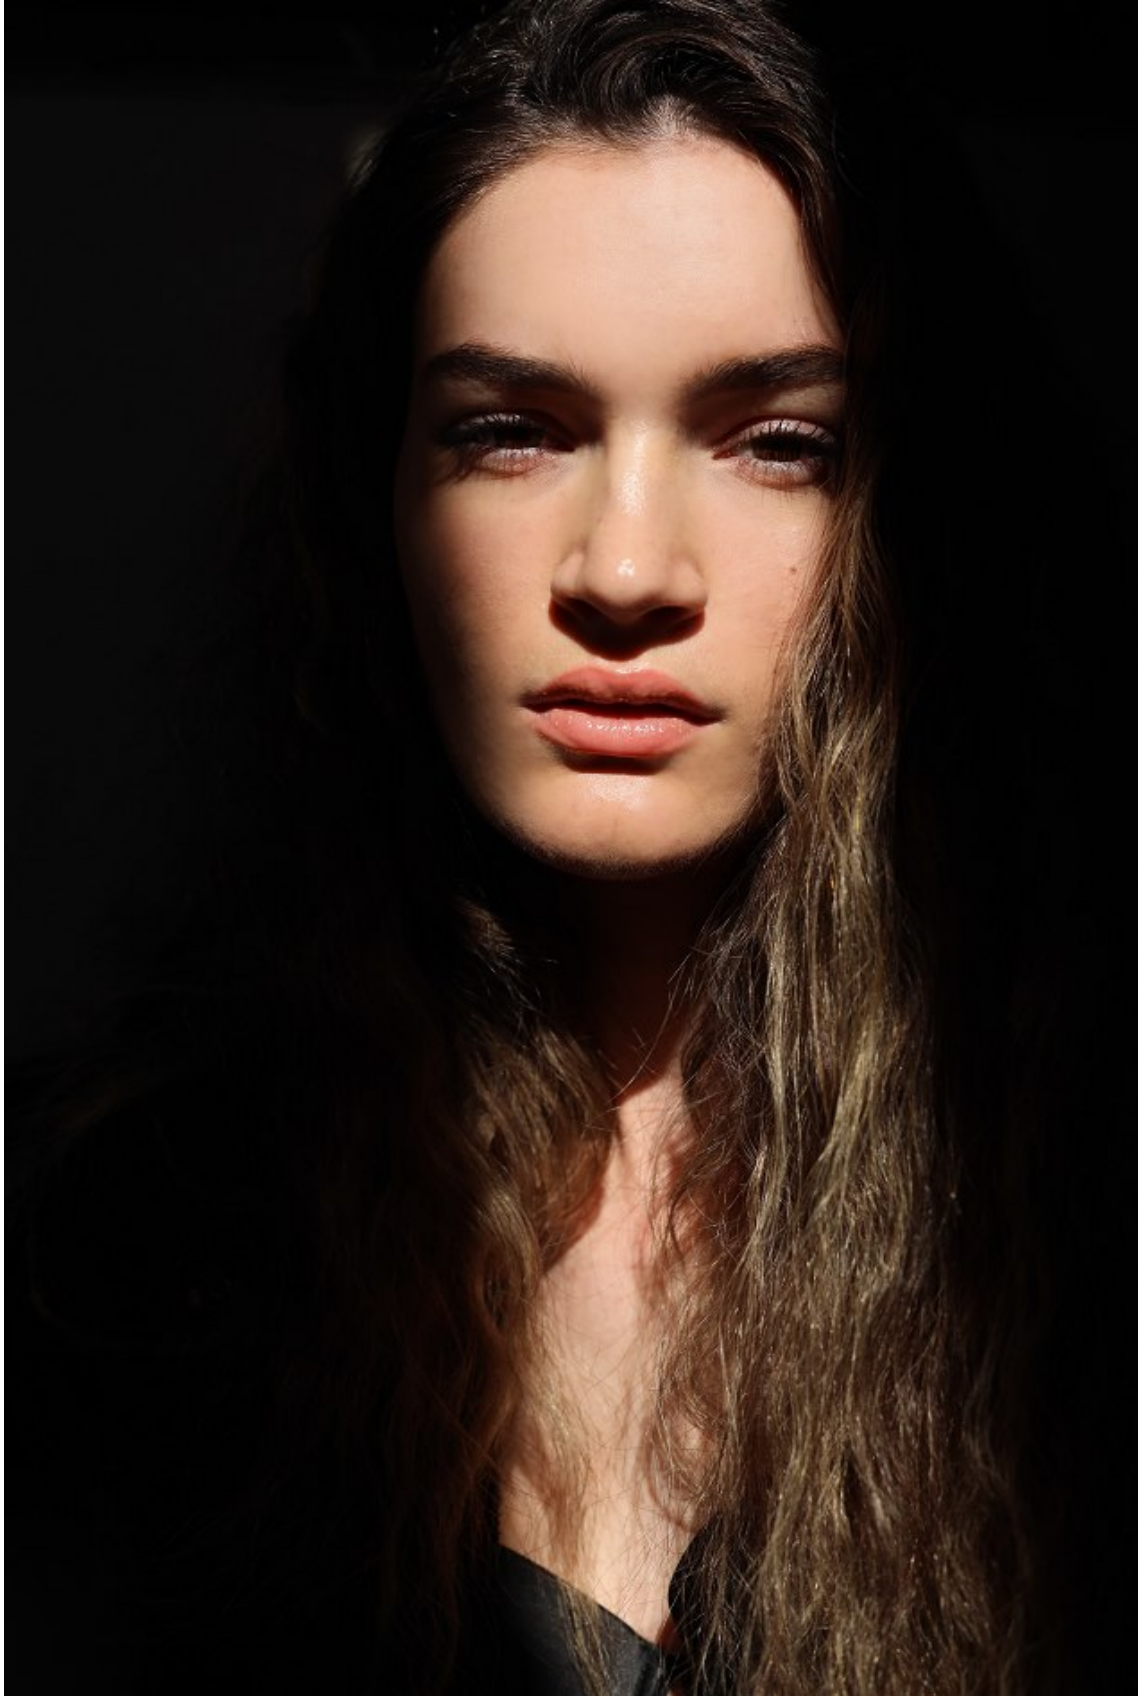

BOSS MODELS

DURBAN

OLIVIA BURGER

Height: 178cm Bust: 82cm Waist: 64cm Hips: 93cm Shoe: 7 UK Hair: Brown Eyes: Brown

BOSS MODELS

DURBAN

OLIVIA BURGER

Height: 178cm Bust: 82cm Waist: 64cm Hips: 93cm Shoe: 7 UK Hair: Brown Eyes: Brown