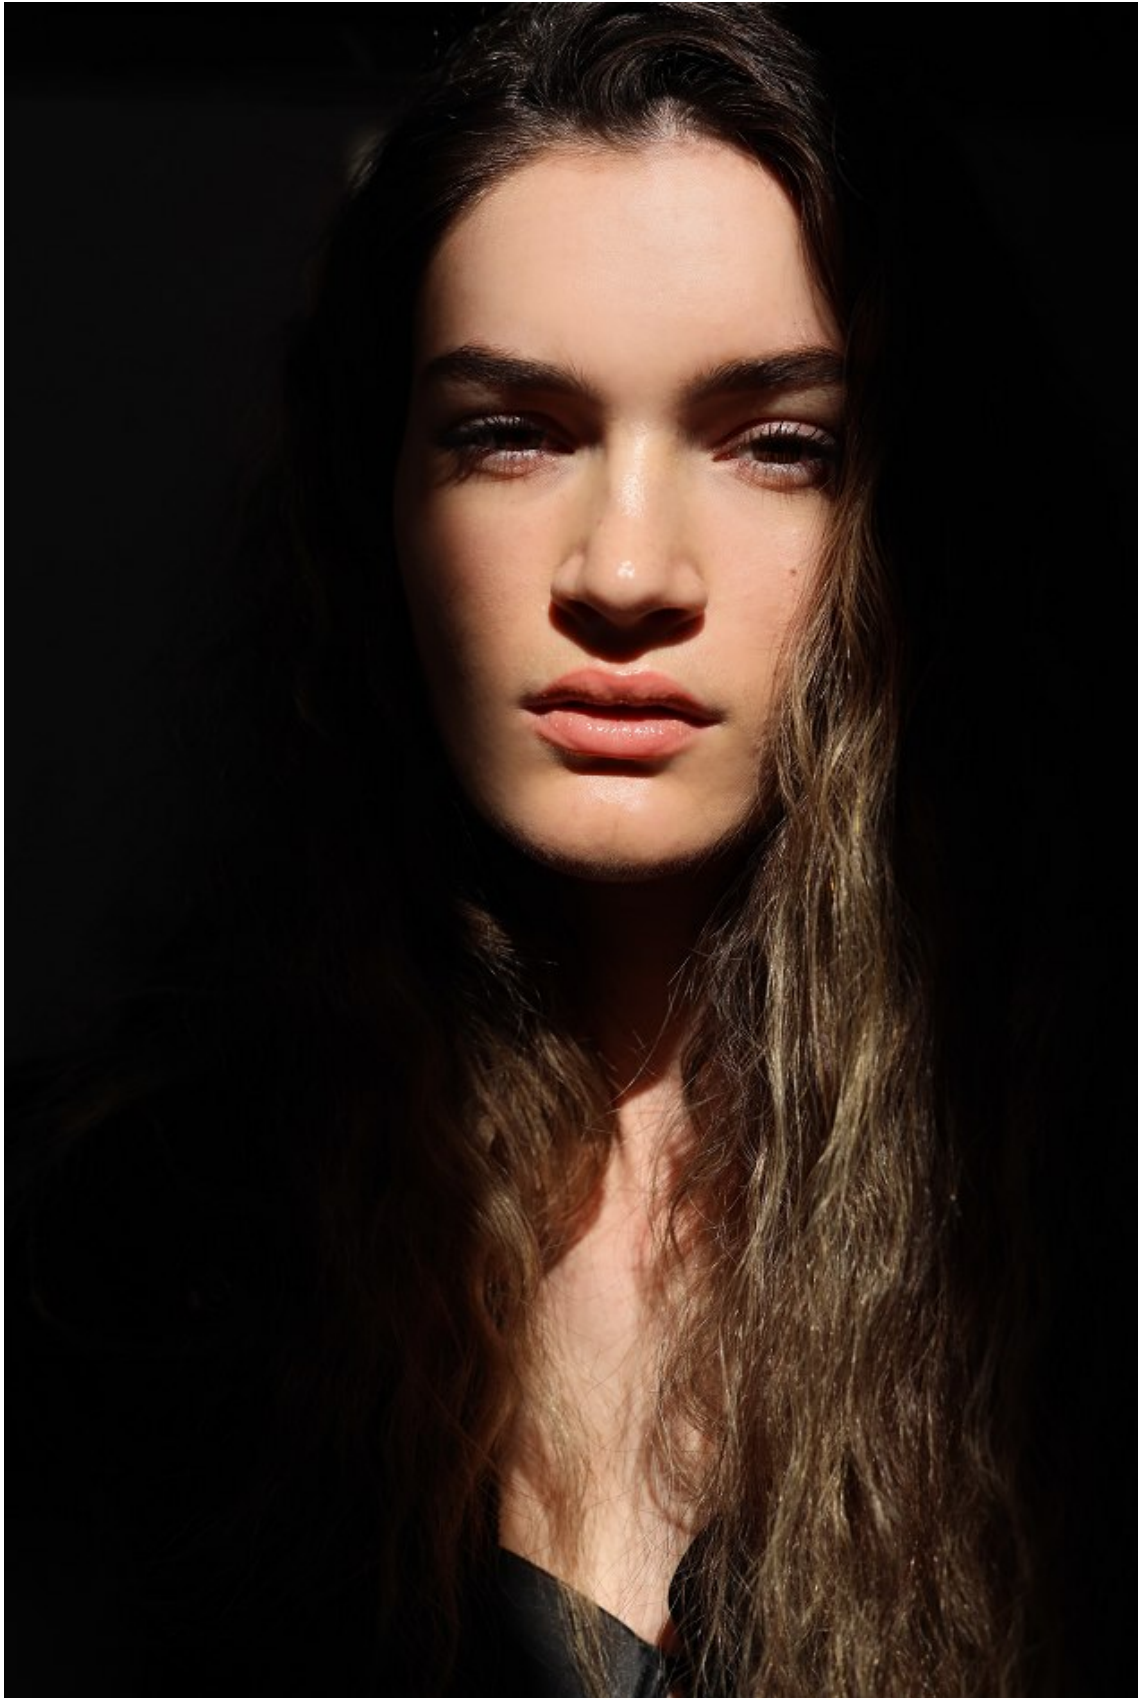

OLIVIA BURGER

BOSS MODELS

DURBAN

OLIVIA BURGER

Height: 178cm Bust: 82cm Waist: 64cm Hips: 93cm Shoe: 7 UK Hair: Brown Eyes: Brown