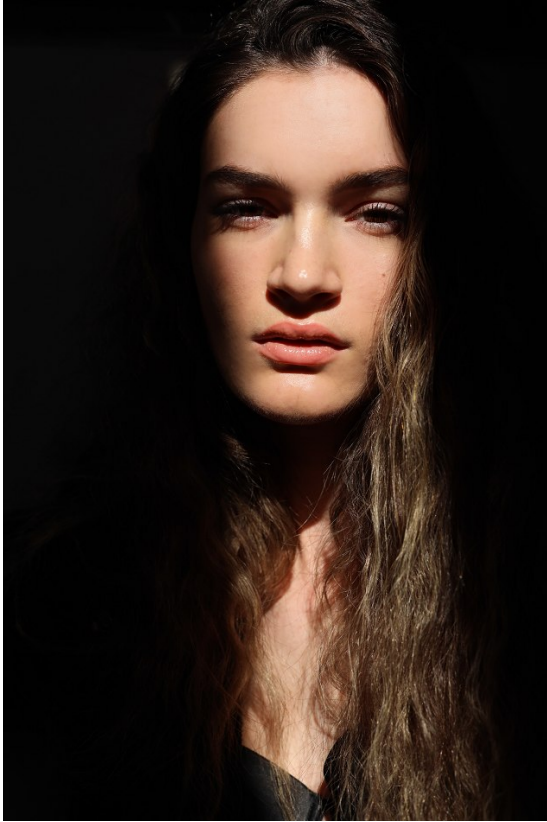

BOSS MODELS

DURBAN

OLIVIA BURGER

Height: 178cm Bust: 82cm Waist: 64cm Hips: 93cm Shoe: 7 UK Hair: Brown Eyes: Brown

BOSS MODELS

DURBAN

OLIVIA BURGER

Height: 178cm Bust: 82cm Waist: 64cm Hips: 93cm Shoe: 7 UK Hair: Brown Eyes: Brown