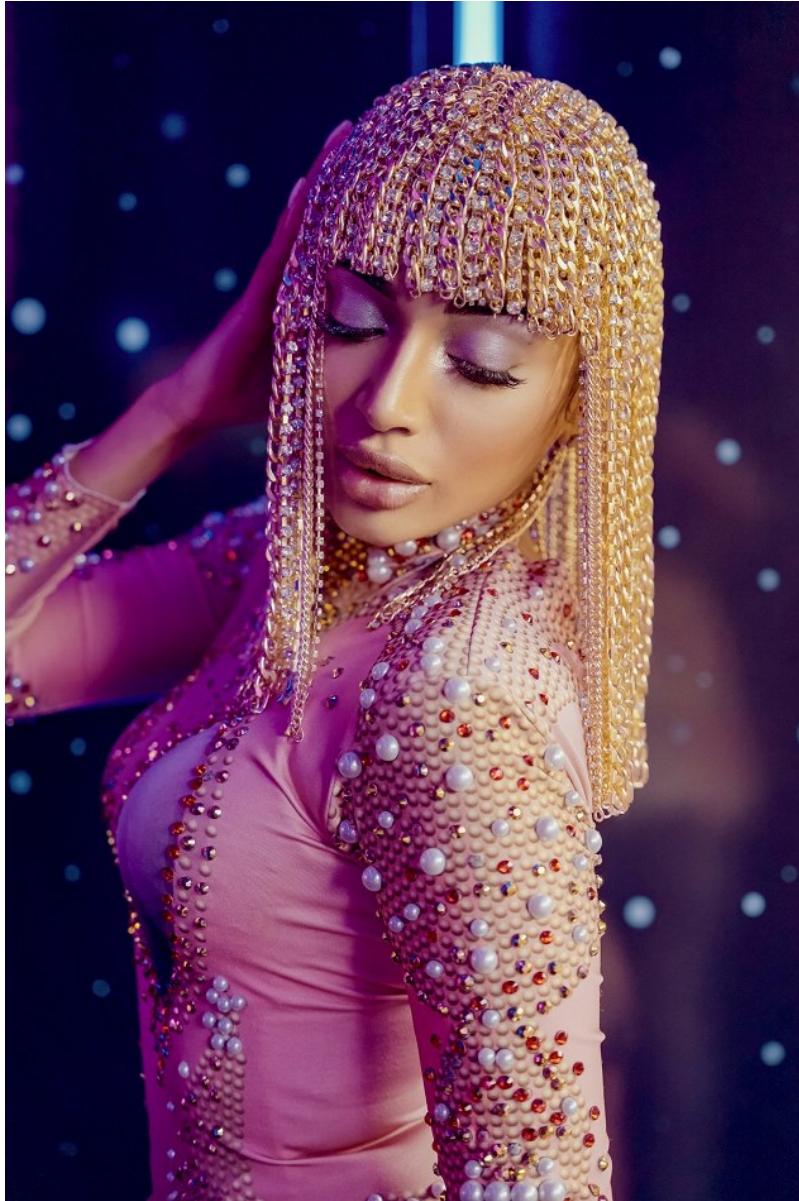

# BOSS MODELS

DURBAN

NALIYANI GOVENDER

Height: 168cm Bust: 81cm Waist: 61cm Hips: 76cm Shoe: 4 UK Hair: Dark Brown Eyes: Brown