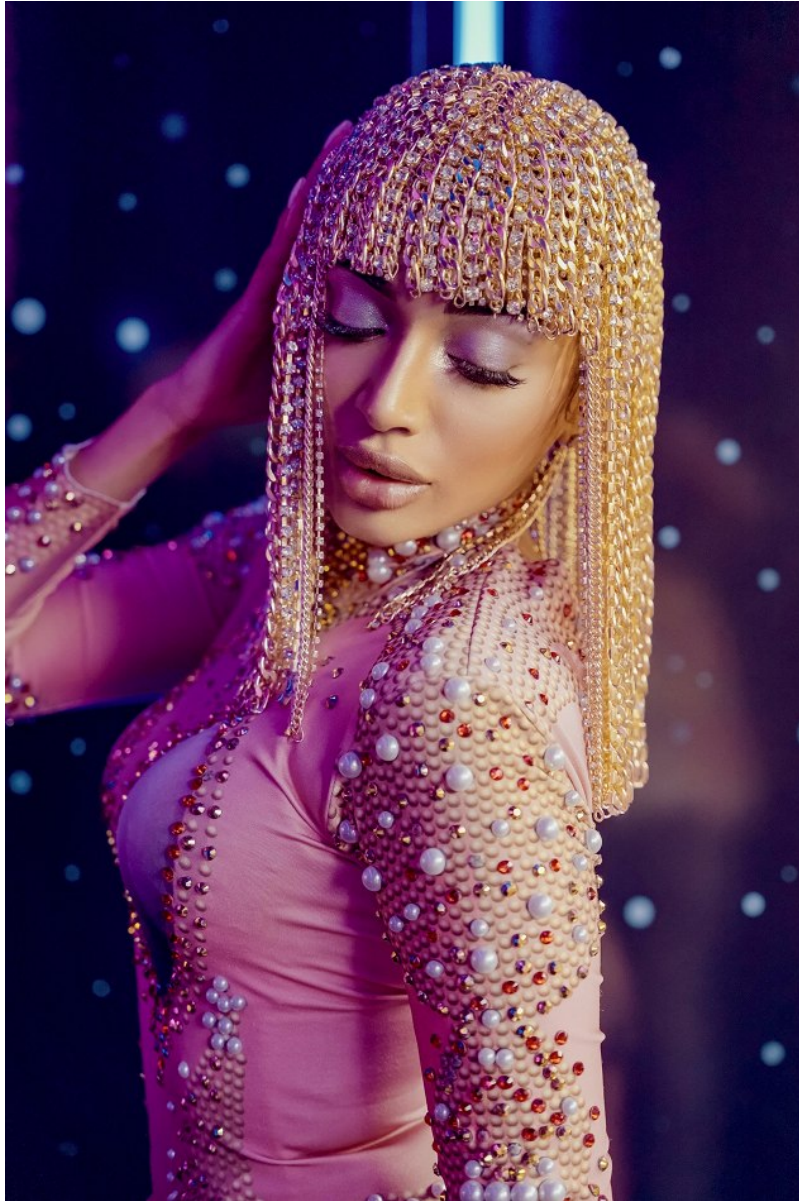

BOSS MODELS

DURBAN

NALIYANI GOVENDER

Height: 168cm Bust: 81cm Waist: 61cm Hips: 76cm Shoe: 4 UK Hair: Dark Brown Eyes: Brown

BOSS MODELS

DURBAN

NALIYANI GOVENDER

Height: 168cm Bust: 81cm Waist: 61cm Hips: 76cm Shoe: 4 UK Hair: Dark Brown Eyes: Brown