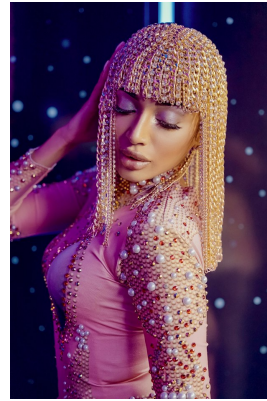

BOSS MODELS

DURBAN

NALIYANI GOVENDER

Height: 168cm Bust: 81cm Waist: 61cm Hips: 76cm Shoe: 4 UK Hair: Dark Brown Eyes: Brown

BOSS MODELS

DURBAN

NALIYANI GOVENDER

Height: 168cm Bust: 81cm Waist: 61cm Hips: 76cm Shoe: 4 UK Hair: Dark Brown Eyes: Brown