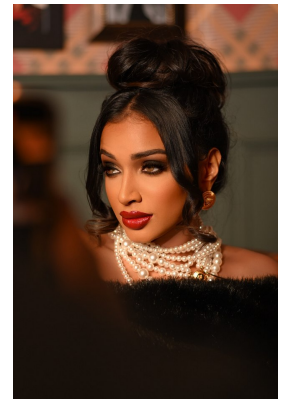

BOSS MODELS

DURBAN

NALIYANI GOVENDER

Height: 168cm Bust: 81cm Waist: 61cm Hips: 76cm Shoe: 4 UK Hair: Dark Brown Eyes: Brown

BOSS MODELS

DURBAN

NALIYANI GOVENDER

Height: 168cm Bust: 81cm Waist: 61cm Hips: 76cm Shoe: 4 UK Hair: Dark Brown Eyes: Brown