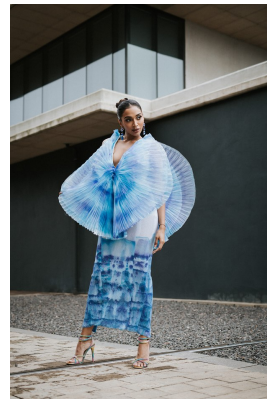

BOSS MODELS

DURBAN

NALIYANI GOVENDER

Height: 168cm Bust: 81cm Waist: 61cm Hips: 76cm Shoe: 4 UK Hair: Dark Brown Eyes: Brown

BOSS MODELS

DURBAN

NALIYANI GOVENDER

Height: 168cm Bust: 81cm Waist: 61cm Hips: 76cm Shoe: 4 UK Hair: Dark Brown Eyes: Brown