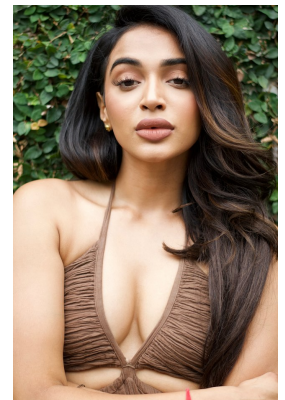

BOSS MODELS

DURBAN

NALIYANI GOVENDER

Height: 168cm Bust: 81cm Waist: 61cm Hips: 76cm Shoe: 4 UK Hair: Dark Brown Eyes: Brown

BOSS MODELS

DURBAN

NALIYANI GOVENDER

Height: 168cm Bust: 81cm Waist: 61cm Hips: 76cm Shoe: 4 UK Hair: Dark Brown Eyes: Brown