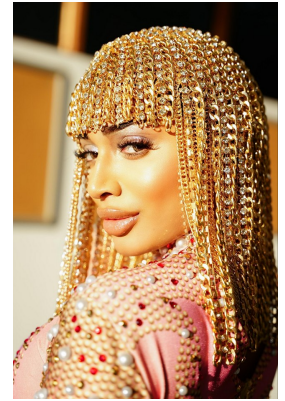

BOSS MODELS

DURBAN

NALIYANI GOVENDER

Height: 168cm Bust: 81cm Waist: 61cm Hips: 76cm Shoe: 4 UK Hair: Dark Brown Eyes: Brown

BOSS MODELS

DURBAN

NALIYANI GOVENDER

Height: 168cm Bust: 81cm Waist: 61cm Hips: 76cm Shoe: 4 UK Hair: Dark Brown Eyes: Brown