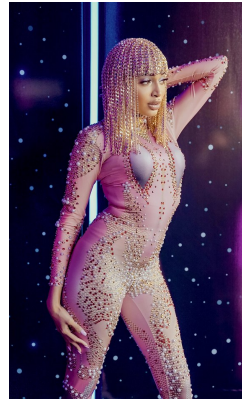

BOSS MODELS

DURBAN

NALIYANI GOVENDER

Height: 168cm Bust: 81cm Waist: 61cm Hips: 76cm Shoe: 4 UK Hair: Dark Brown Eyes: Brown

BOSS MODELS

DURBAN

NALIYANI GOVENDER

Height: 168cm Bust: 81cm Waist: 61cm Hips: 76cm Shoe: 4 UK Hair: Dark Brown Eyes: Brown