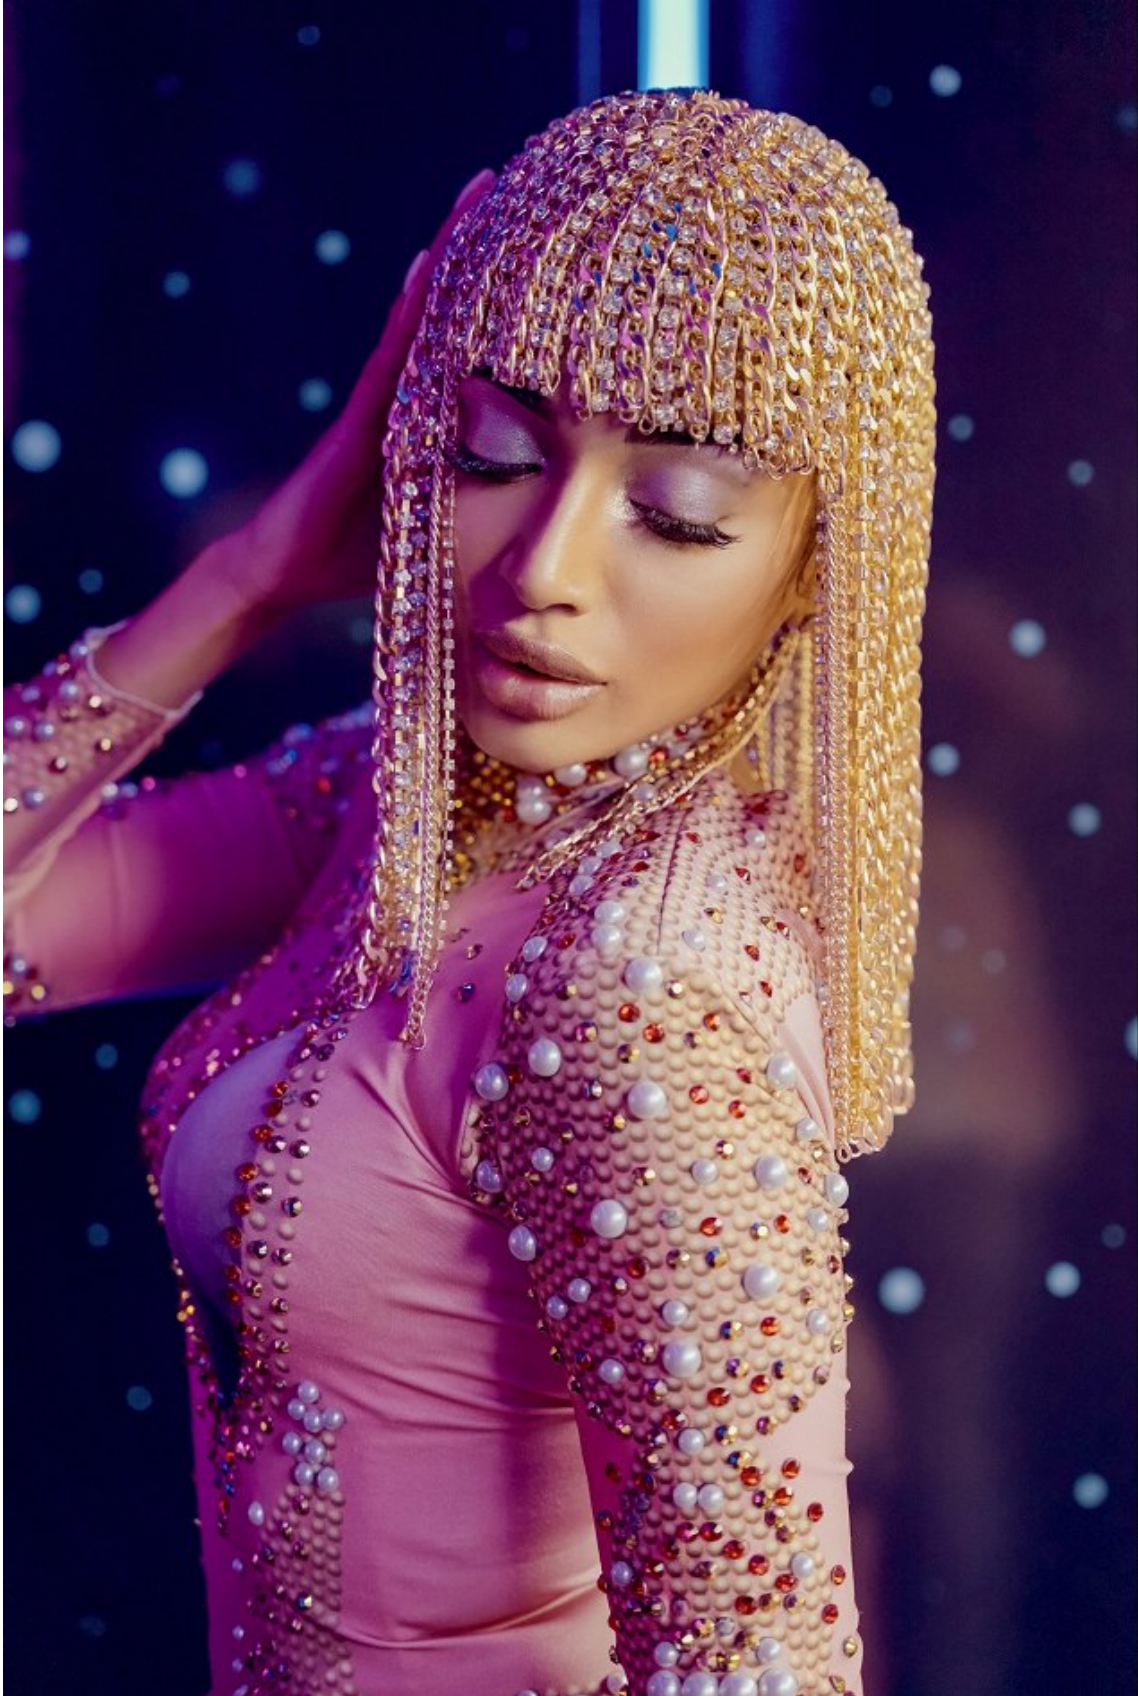

BOSS MODELS

DURBAN

NALIYANI GOVENDER

Height: 168cm Bust: 81cm Waist: 61cm Hips: 76cm Shoe: 4 UK Hair: Dark Brown Eyes: Brown

BOSS MODELS

DURBAN

NALIYANI GOVENDER

Height: 168cm Bust: 81cm Waist: 61cm Hips: 76cm Shoe: 4 UK Hair: Dark Brown Eyes: Brown