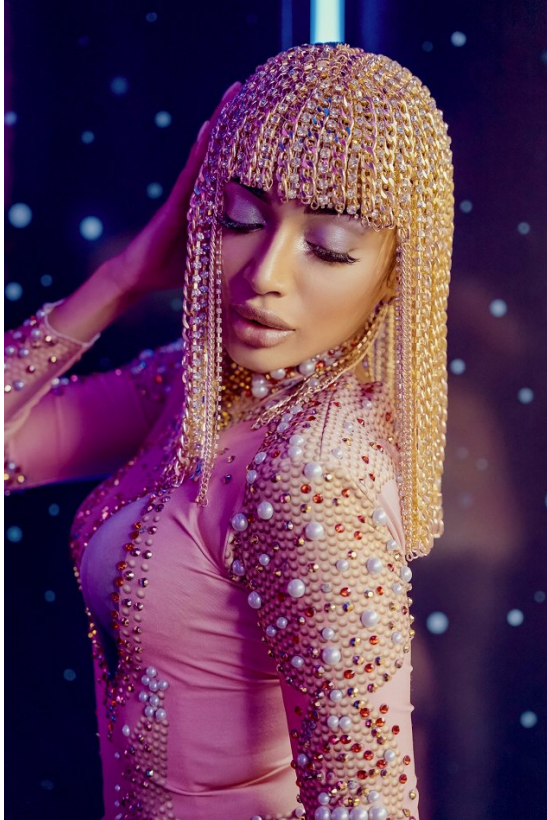

BOSS MODELS

DURBAN

NALIYANI GOVENDER

Height: 168cm Bust: 81cm Waist: 61cm Hips: 76cm Shoe: 4 UK Hair: Dark Brown Eyes: Brown

BOSS MODELS

DURBAN

NALIYANI GOVENDER

Height: 168cm Bust: 81cm Waist: 61cm Hips: 76cm Shoe: 4 UK Hair: Dark Brown Eyes: Brown

BOSS MODELS

DURBAN

NALIYANI GOVENDER

Height: 168cm Bust: 81cm Waist: 61cm Hips: 76cm Shoe: 4 UK Hair: Dark Brown Eyes: Brown