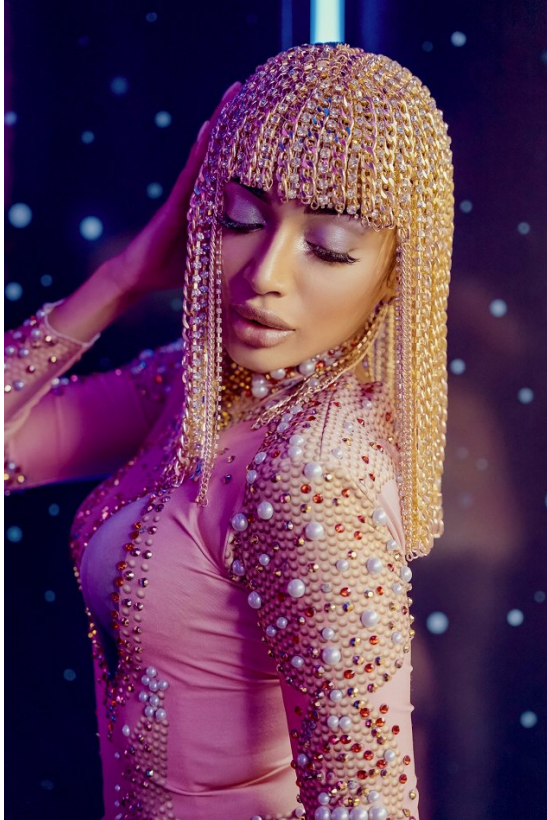

# BOSS MODELS

DURBAN

**NALIYANI GOVENDER**

Height: 168cm Bust: 81cm Waist: 61cm Hips: 76cm Shoe: 4 UK Hair: Dark Brown Eyes: Brown

# BOSS MODELS

DURBAN

NALIYANI GOVENDER

Height: 168cm Bust: 81cm Waist: 61cm Hips: 76cm Shoe: 4 UK Hair: Dark Brown Eyes: Brown