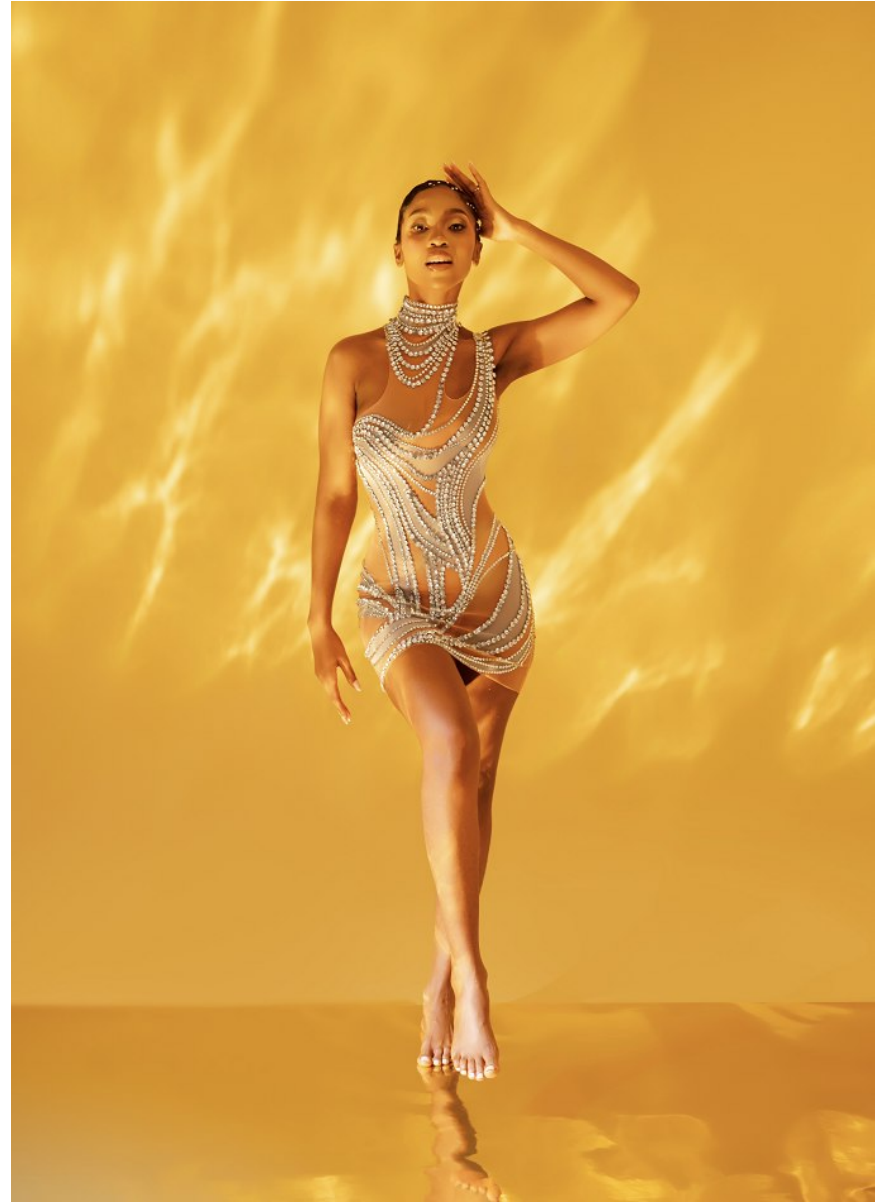

BOSS MODELS

DURBAN

LUNGILE MBANJWA

Height: 168cm Bust: 86cm Waist: 68cm Hips: 103cm Shoe: 5 UK Hair: Black Eyes: Brown

BOSS MODELS

DURBAN

LUNGILE MBANJWA

Height: 168cm Bust: 86cm Waist: 68cm Hips: 103cm Shoe: 5 UK Hair: Black Eyes: Brown