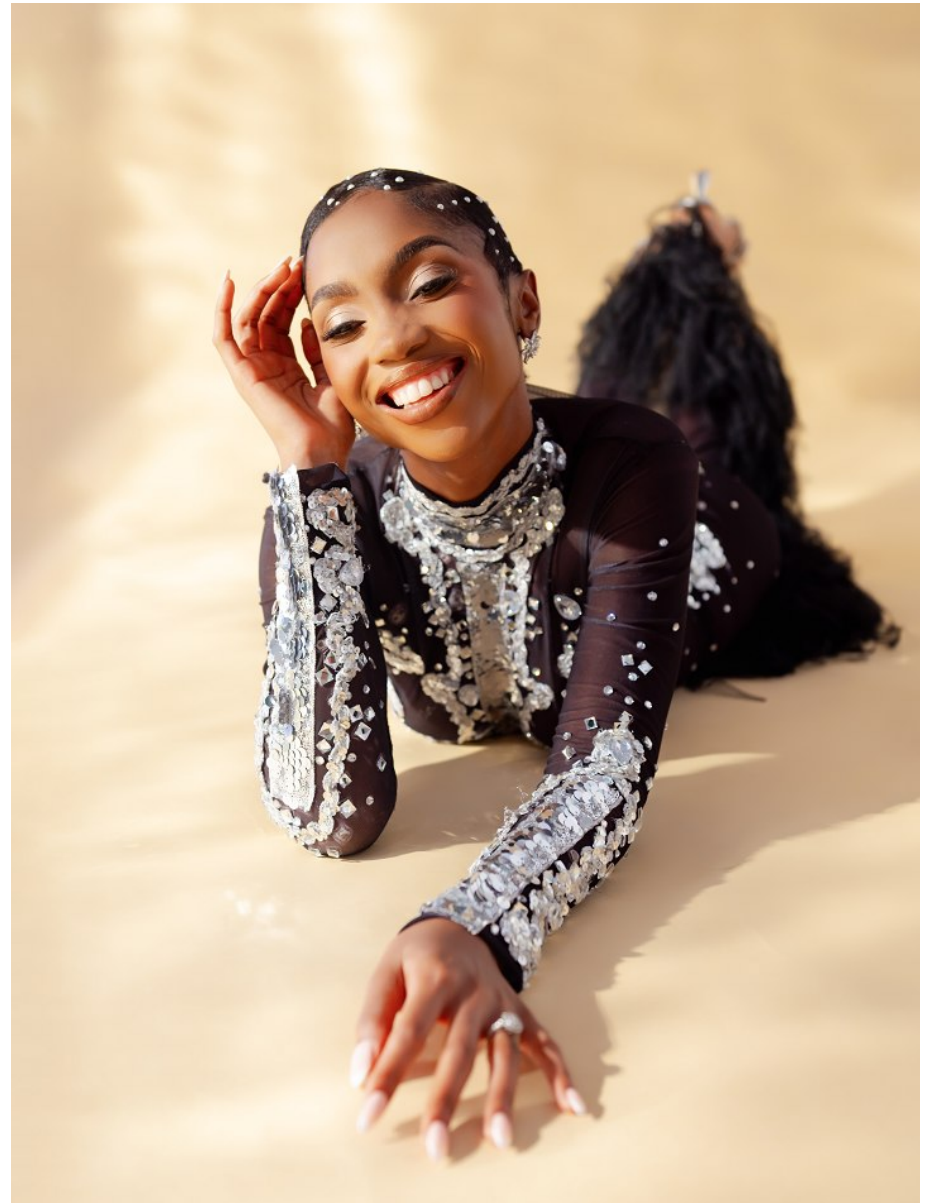

BOSS MODELS

DURBAN

LUNGILE MBANJWA

Height: 168cm Bust: 86cm Waist: 68cm Hips: 103cm Shoe: 5 UK Hair: Black Eyes: Brown

BOSS MODELS

DURBAN

LUNGILE MBANJWA

Height: 168cm Bust: 86cm Waist: 68cm Hips: 103cm Shoe: 5 UK Hair: Black Eyes: Brown