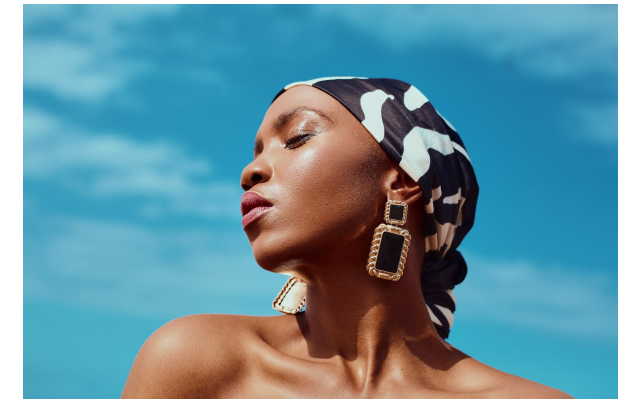

# BOSS MODELS

DURBAN

## LUNGILE MBANJWA

Height: 168cm Bust: 86cm Waist: 68cm Hips: 103cm Shoe: 5 UK Hair: Black Eyes: Brown