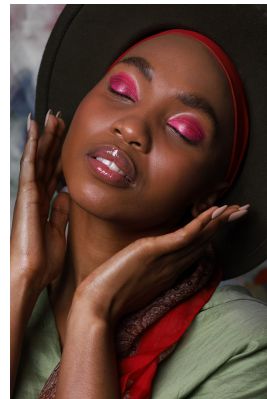

BOSS MODELS

DURBAN

LUNGILE MBANJWA

Height: 168cm Bust: 86cm Waist: 68cm Hips: 103cm Shoe: 5 UK Hair: Black Eyes: Brown