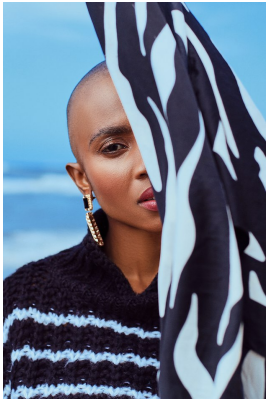

BOSS MODELS

DURBAN

LUNGILE MBANJWA

Height: 168cm Bust: 86cm Waist: 68cm Hips: 103cm Shoe: 5 UK Hair: Black Eyes: Brown