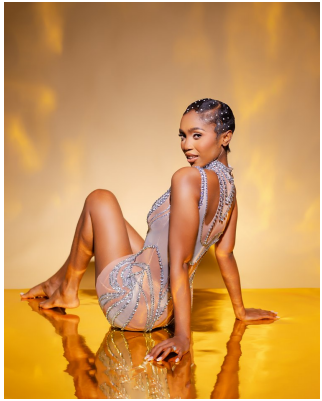

# BOSS MODELS

DURBAN

## LUNGILE MBANJWA

Height: 168cm Bust: 86cm Waist: 68cm Hips: 103cm Shoe: 5 UK Hair: Black Eyes: Brown