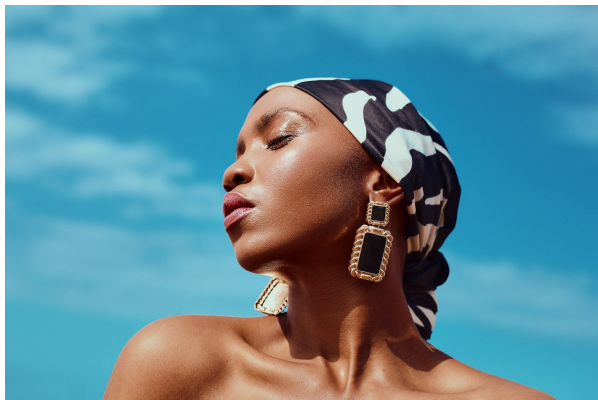

# BOSS MODELS

DURBAN

## LUNGILE MBANJWA

Height: 168cm Bust: 86cm Waist: 68cm Hips: 103cm Shoe: 5 UK Hair: Black Eyes: Brown