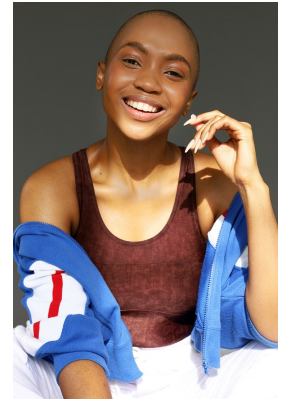

# BOSS MODELS

DURBAN

## LUNGILE MBANJWA

Height: 168cm Bust: 86cm Waist: 68cm Hips: 103cm Shoe: 5 UK Hair: Black Eyes: Brown