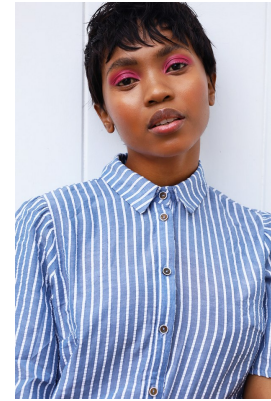

BOSS MODELS

DURBAN

LUNGILE MBANJWA

Height: 168cm Bust: 86cm Waist: 68cm Hips: 103cm Shoe: 5 UK Hair: Black Eyes: Brown