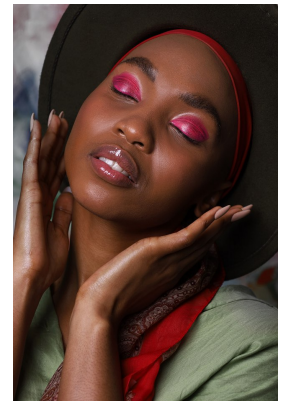

BOSS MODELS

DURBAN

LUNGILE MBANJWA

Height: 168cm Bust: 86cm Waist: 68cm Hips: 103cm Shoe: 5 UK Hair: Black Eyes: Brown