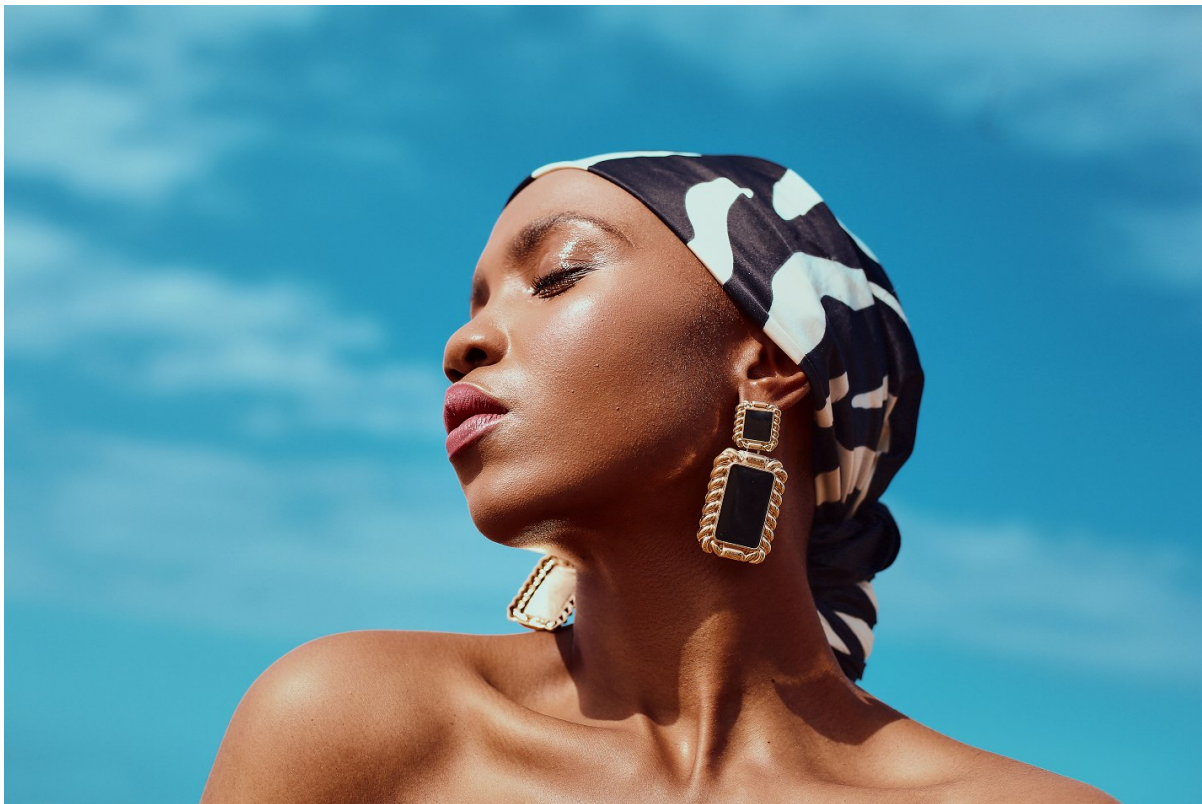

BOSS MODELS

DURBAN

LUNGILE MBANJWA

Height: 168cm Bust: 86cm Waist: 68cm Hips: 103cm Shoe: 5 UK Hair: Black Eyes: Brown

BOSS MODELS

DURBAN

LUNGILE MBANJWA

Height: 168cm Bust: 86cm Waist: 68cm Hips: 103cm Shoe: 5 UK Hair: Black Eyes: Brown