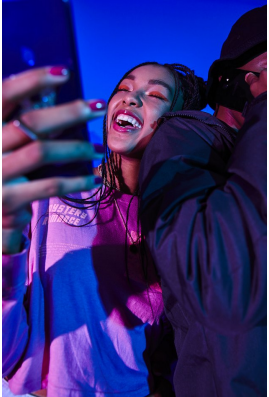

BOSS MODELS

DURBAN

OWAMI MTOLO

Height: 176cm Bust: 84cm Waist: 68cm Hips: 100cm Shoe: 8 UK Hair: Black Eyes: Black