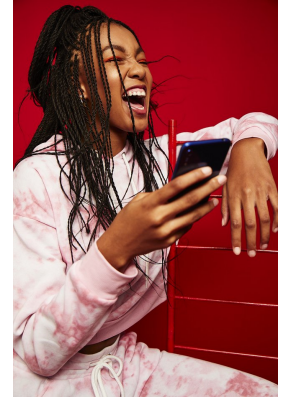

BOSS MODELS

DURBAN

OWAMI MTOLO

Height: 176cm Bust: 84cm Waist: 68cm Hips: 100cm Shoe: 8 UK Hair: Black Eyes: Black