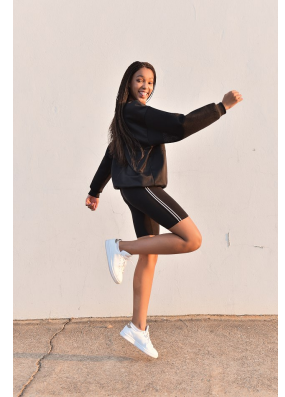

BOSS MODELS

DURBAN

OWAMI MTOLO

Height: 176cm Bust: 84cm Waist: 68cm Hips: 100cm Shoe: 8 UK Hair: Black Eyes: Black