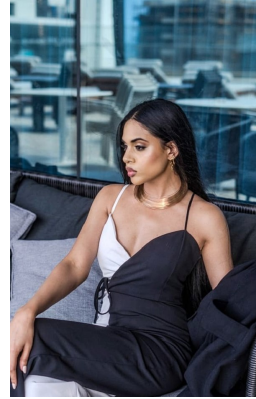

BOSS MODELS

DURBAN

YOLANDE NAIDOO

Height: 170cm Bust: 82cm Waist: 64cm Hips: 93cm Shoe: 6 UK Hair: Black Eyes: Brown