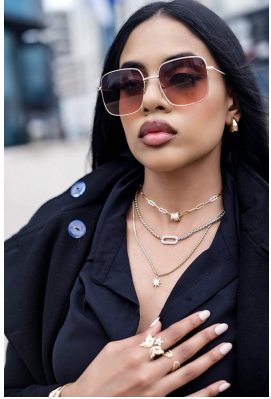

BOSS MODELS

DURBAN

YOLANDE NAIDOO

Height: 170cm Bust: 82cm Waist: 64cm Hips: 93cm Shoe: 6 UK Hair: Black Eyes: Brown