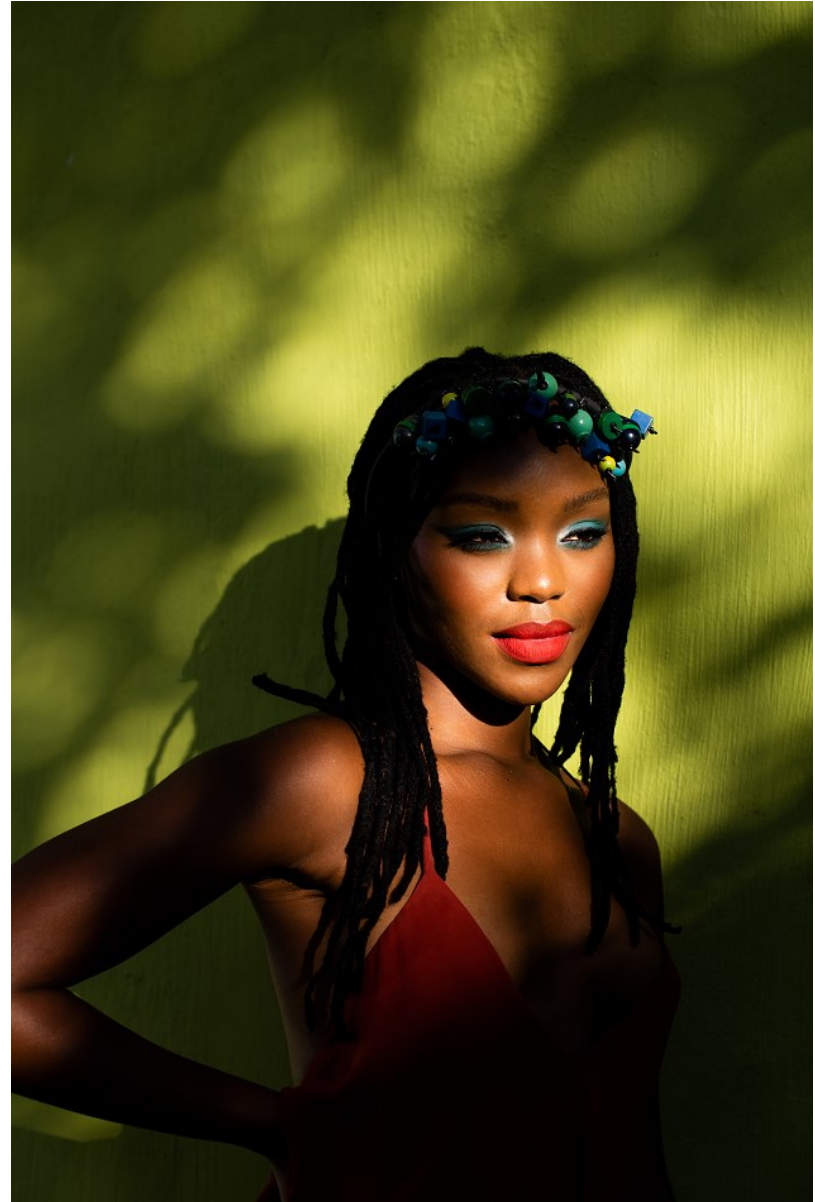

BOSS MODELS

DURBAN

LUYANDA ZWANE

Height: 165cm Bust: 76cm Waist: 63cm Hips: 95cm Shoe: 5 UK Hair: Black Eyes: Black

BOSS MODELS

DURBAN

LUYANDA ZWANE

Height: 165cm Bust: 76cm Waist: 63cm Hips: 95cm Shoe: 5 UK Hair: Black Eyes: Black