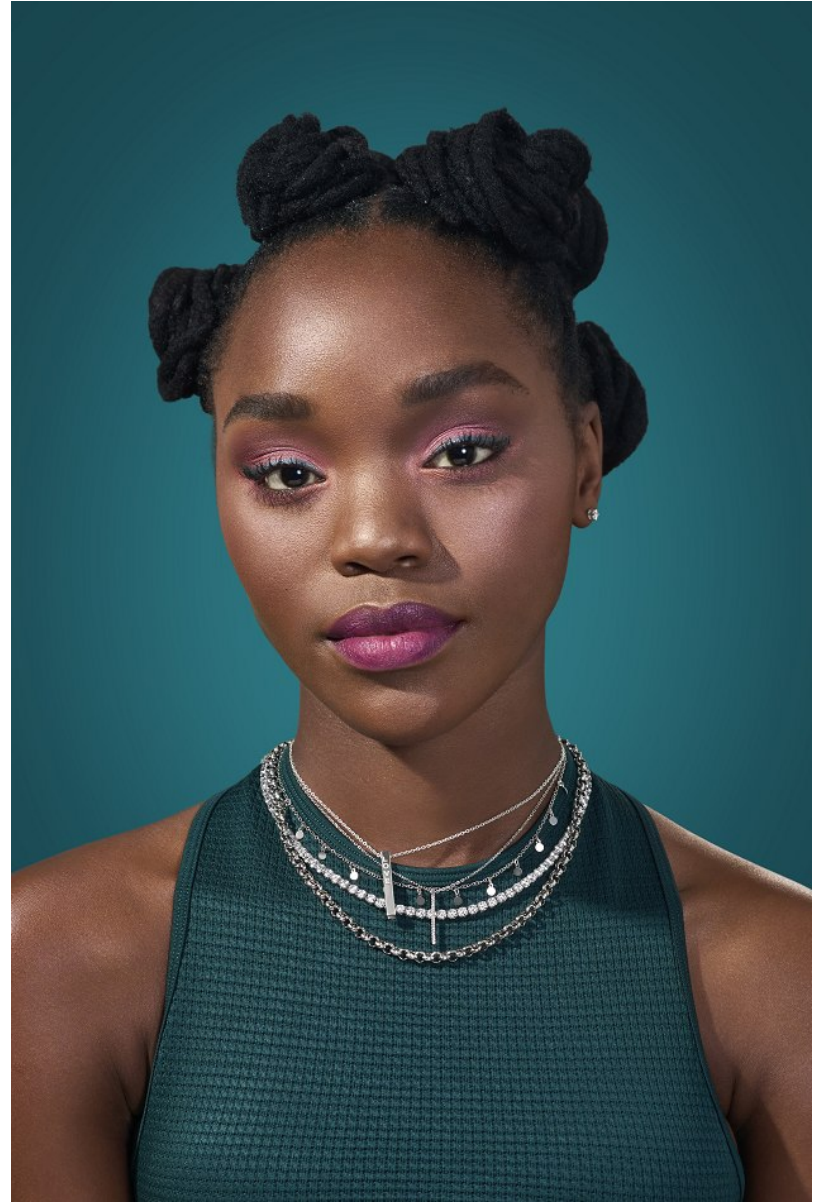

BOSS MODELS

DURBAN

LUYANDA ZWANE

Height: 165cm Bust: 76cm Waist: 63cm Hips: 95cm Shoe: 5 UK Hair: Black Eyes: Black

BOSS MODELS

DURBAN

LUYANDA ZWANE

Height: 165cm Bust: 76cm Waist: 63cm Hips: 95cm Shoe: 5 UK Hair: Black Eyes: Black