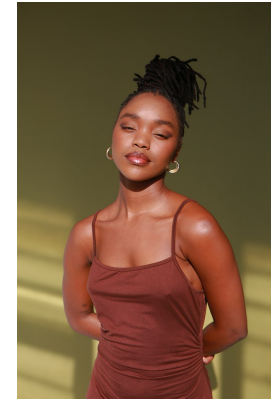

BOSS MODELS

DURBAN

LUYANDA ZWANE

Height: 165cm Bust: 76cm Waist: 63cm Hips: 95cm Shoe: 5 UK Hair: Black Eyes: Black

BOSS MODELS

DURBAN

LUYANDA ZWANE

Height: 165cm Bust: 76cm Waist: 63cm Hips: 95cm Shoe: 5 UK Hair: Black Eyes: Black

BOSS MODELS

DURBAN

LUYANDA ZWANE

Height: 165cm Bust: 76cm Waist: 63cm Hips: 95cm Shoe: 5 UK Hair: Black Eyes: Black