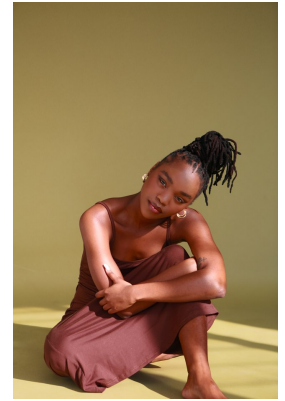

BOSS MODELS

DURBAN

LUYANDA ZWANE

Height: 165cm Bust: 76cm Waist: 63cm Hips: 95cm Shoe: 5 UK Hair: Black Eyes: Black

BOSS MODELS

DURBAN

LUYANDA ZWANE

Height: 165cm Bust: 76cm Waist: 63cm Hips: 95cm Shoe: 5 UK Hair: Black Eyes: Black

BOSS MODELS

DURBAN

LUYANDA ZWANE

Height: 165cm Bust: 76cm Waist: 63cm Hips: 95cm Shoe: 5 UK Hair: Black Eyes: Black