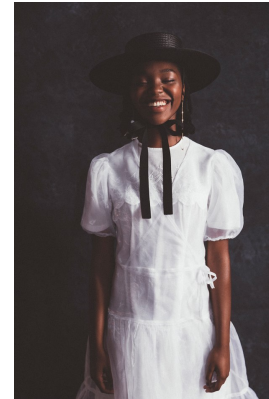

BOSS MODELS

DURBAN

LUYANDA ZWANE

Height: 165cm Bust: 76cm Waist: 63cm Hips: 95cm Shoe: 5 UK Hair: Black Eyes: Black

BOSS MODELS

DURBAN

LUYANDA ZWANE

Height: 165cm Bust: 76cm Waist: 63cm Hips: 95cm Shoe: 5 UK Hair: Black Eyes: Black

BOSS MODELS

DURBAN

LUYANDA ZWANE

Height: 165cm Bust: 76cm Waist: 63cm Hips: 95cm Shoe: 5 UK Hair: Black Eyes: Black