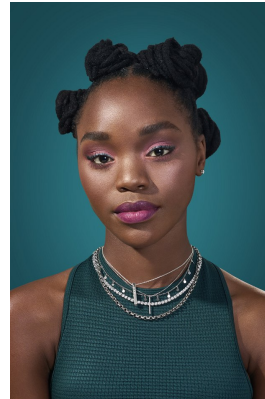

BOSS MODELS

DURBAN

LUYANDA ZWANE

Height: 165cm Bust: 76cm Waist: 63cm Hips: 95cm Shoe: 5 UK Hair: Black Eyes: Black

BOSS MODELS

DURBAN

LUYANDA ZWANE

Height: 165cm Bust: 76cm Waist: 63cm Hips: 95cm Shoe: 5 UK Hair: Black Eyes: Black

BOSS MODELS

DURBAN

LUYANDA ZWANE

Height: 165cm Bust: 76cm Waist: 63cm Hips: 95cm Shoe: 5 UK Hair: Black Eyes: Black