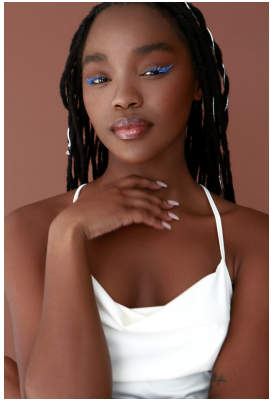

BOSS MODELS

DURBAN

LUYANDA ZWANE

Height: 165cm Bust: 76cm Waist: 63cm Hips: 95cm Shoe: 5 UK Hair: Black Eyes: Black

BOSS MODELS

DURBAN

LUYANDA ZWANE

Height: 165cm Bust: 76cm Waist: 63cm Hips: 95cm Shoe: 5 UK Hair: Black Eyes: Black

BOSS MODELS

DURBAN

LUYANDA ZWANE

Height: 165cm Bust: 76cm Waist: 63cm Hips: 95cm Shoe: 5 UK Hair: Black Eyes: Black