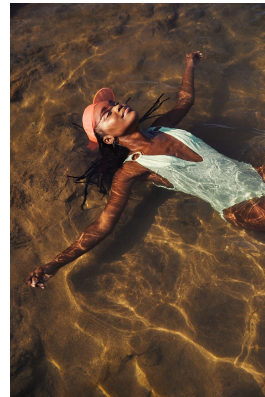

BOSS MODELS

DURBAN

LUYANDA ZWANE

Height: 165cm Bust: 76cm Waist: 63cm Hips: 95cm Shoe: 5 UK Hair: Black Eyes: Black

BOSS MODELS

DURBAN

LUYANDA ZWANE

Height: 165cm Bust: 76cm Waist: 63cm Hips: 95cm Shoe: 5 UK Hair: Black Eyes: Black

BOSS MODELS

DURBAN

LUYANDA ZWANE

Height: 165cm Bust: 76cm Waist: 63cm Hips: 95cm Shoe: 5 UK Hair: Black Eyes: Black