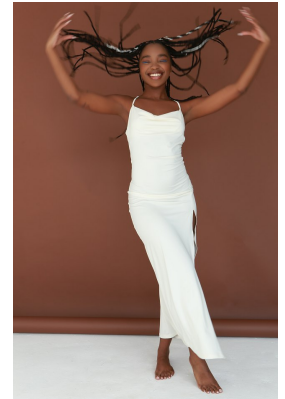

BOSS MODELS

DURBAN

LUYANDA ZWANE

Height: 165cm Bust: 76cm Waist: 63cm Hips: 95cm Shoe: 5 UK Hair: Black Eyes: Black

BOSS MODELS

DURBAN

LUYANDA ZWANE

Height: 165cm Bust: 76cm Waist: 63cm Hips: 95cm Shoe: 5 UK Hair: Black Eyes: Black

BOSS MODELS

DURBAN

LUYANDA ZWANE

Height: 165cm Bust: 76cm Waist: 63cm Hips: 95cm Shoe: 5 UK Hair: Black Eyes: Black