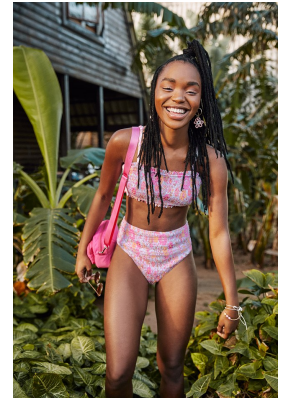

BOSS MODELS

DURBAN

LUYANDA ZWANE

Height: 165cm Bust: 76cm Waist: 63cm Hips: 95cm Shoe: 5 UK Hair: Black Eyes: Black

BOSS MODELS

DURBAN

LUYANDA ZWANE

Height: 165cm Bust: 76cm Waist: 63cm Hips: 95cm Shoe: 5 UK Hair: Black Eyes: Black

BOSS MODELS

DURBAN

LUYANDA ZWANE

Height: 165cm Bust: 76cm Waist: 63cm Hips: 95cm Shoe: 5 UK Hair: Black Eyes: Black