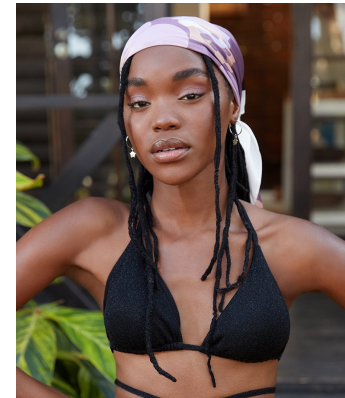

BOSS MODELS

DURBAN

LUYANDA ZWANE

Height: 165cm Bust: 76cm Waist: 63cm Hips: 95cm Shoe: 5 UK Hair: Black Eyes: Black

BOSS MODELS

DURBAN

LUYANDA ZWANE

Height: 165cm Bust: 76cm Waist: 63cm Hips: 95cm Shoe: 5 UK Hair: Black Eyes: Black

BOSS MODELS

DURBAN

LUYANDA ZWANE

Height: 165cm Bust: 76cm Waist: 63cm Hips: 95cm Shoe: 5 UK Hair: Black Eyes: Black