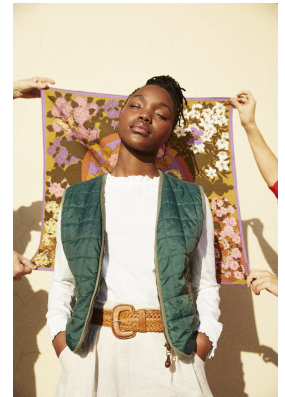

BOSS MODELS

DURBAN

LUYANDA ZWANE

Height: 165cm Bust: 76cm Waist: 63cm Hips: 95cm Shoe: 5 UK Hair: Black Eyes: Black

BOSS MODELS

DURBAN

LUYANDA ZWANE

Height: 165cm Bust: 76cm Waist: 63cm Hips: 95cm Shoe: 5 UK Hair: Black Eyes: Black

BOSS MODELS

DURBAN

LUYANDA ZWANE

Height: 165cm Bust: 76cm Waist: 63cm Hips: 95cm Shoe: 5 UK Hair: Black Eyes: Black