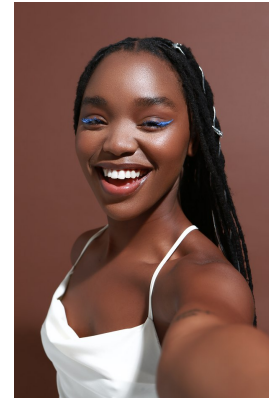

BOSS MODELS

DURBAN

LUYANDA ZWANE

Height: 165cm Bust: 76cm Waist: 63cm Hips: 95cm Shoe: 5 UK Hair: Black Eyes: Black

BOSS MODELS

DURBAN

LUYANDA ZWANE

Height: 165cm Bust: 76cm Waist: 63cm Hips: 95cm Shoe: 5 UK Hair: Black Eyes: Black

BOSS MODELS

DURBAN

LUYANDA ZWANE

Height: 165cm Bust: 76cm Waist: 63cm Hips: 95cm Shoe: 5 UK Hair: Black Eyes: Black