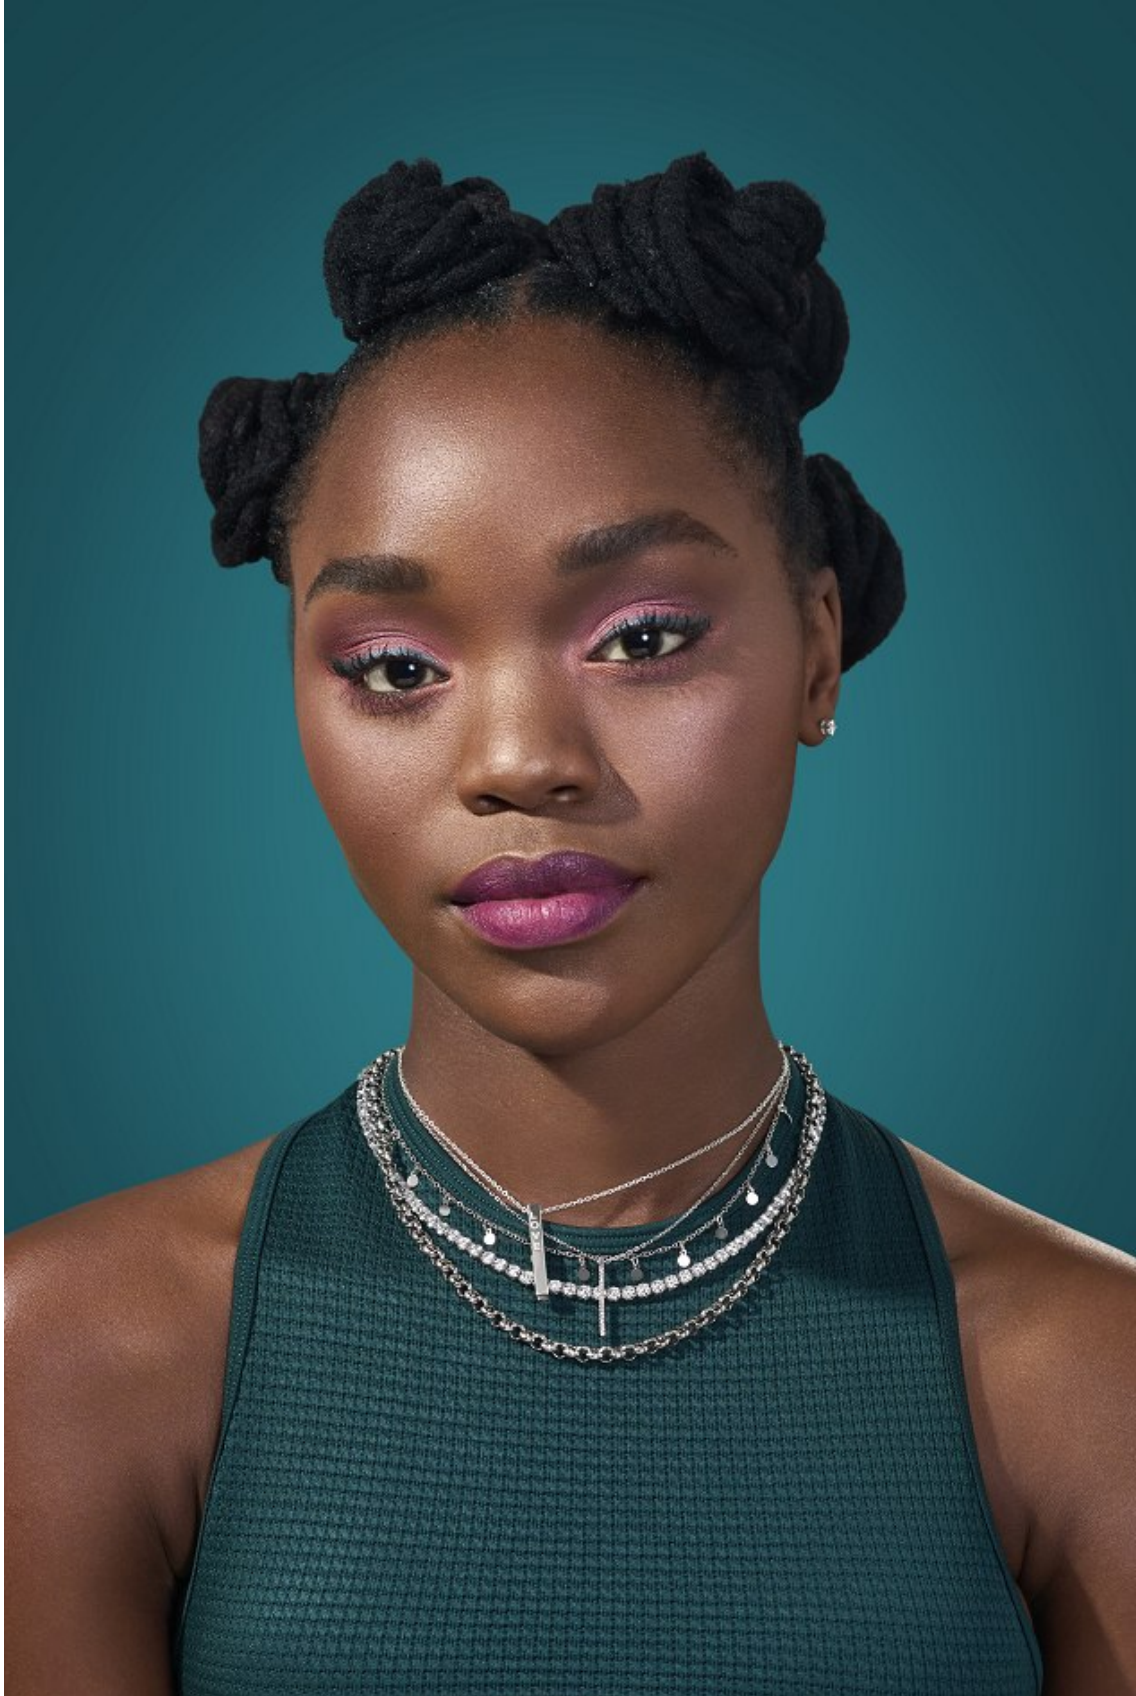

LUYANDA ZWANE

BOSS MODELS

DURBAN

LUYANDA ZWANE

Height: 165cm Bust: 76cm Waist: 63cm Hips: 95cm Shoe: 5 UK Hair: Black Eyes: Black