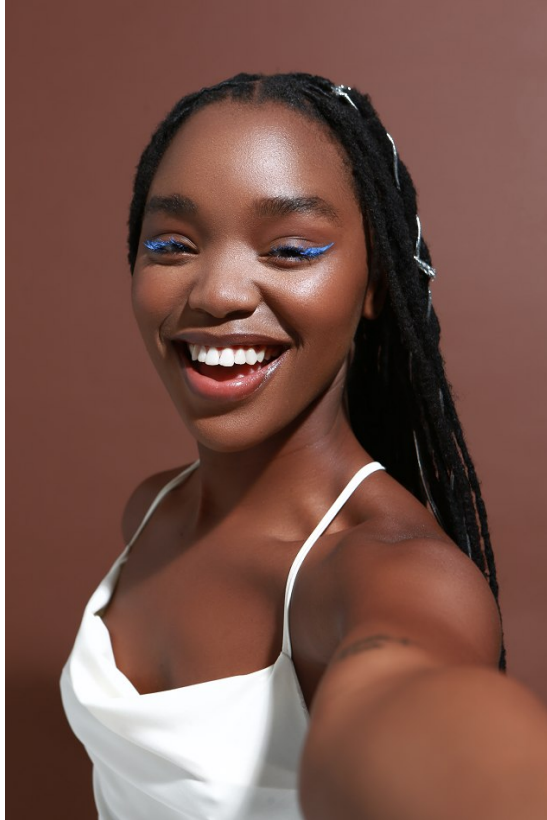

BOSS MODELS

DURBAN

LUYANDA ZWANE

Height: 165cm Bust: 76cm Waist: 63cm Hips: 95cm Shoe: 5 UK Hair: Black Eyes: Black