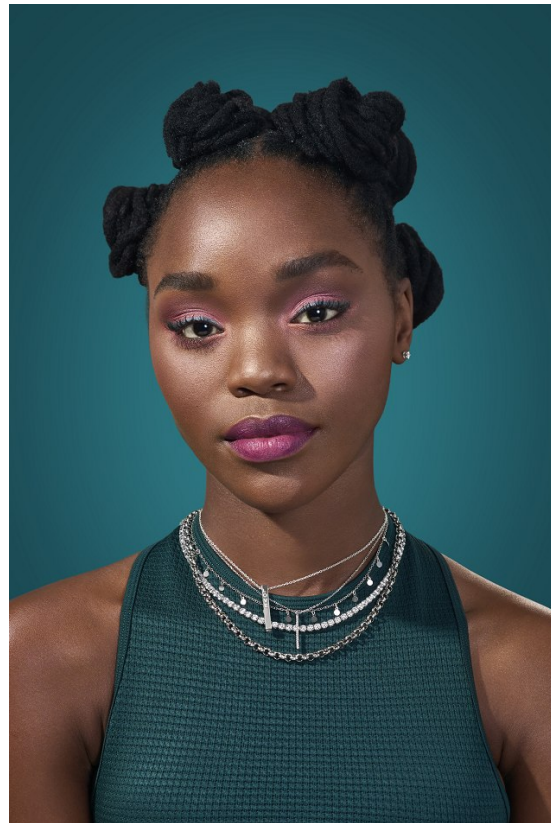

# BOSS MODELS

DURBAN

LUYANDA ZWANE

Height: 165cm Bust: 76cm Waist: 63cm Hips: 95cm Shoe: 5 UK Hair: Black Eyes: Black