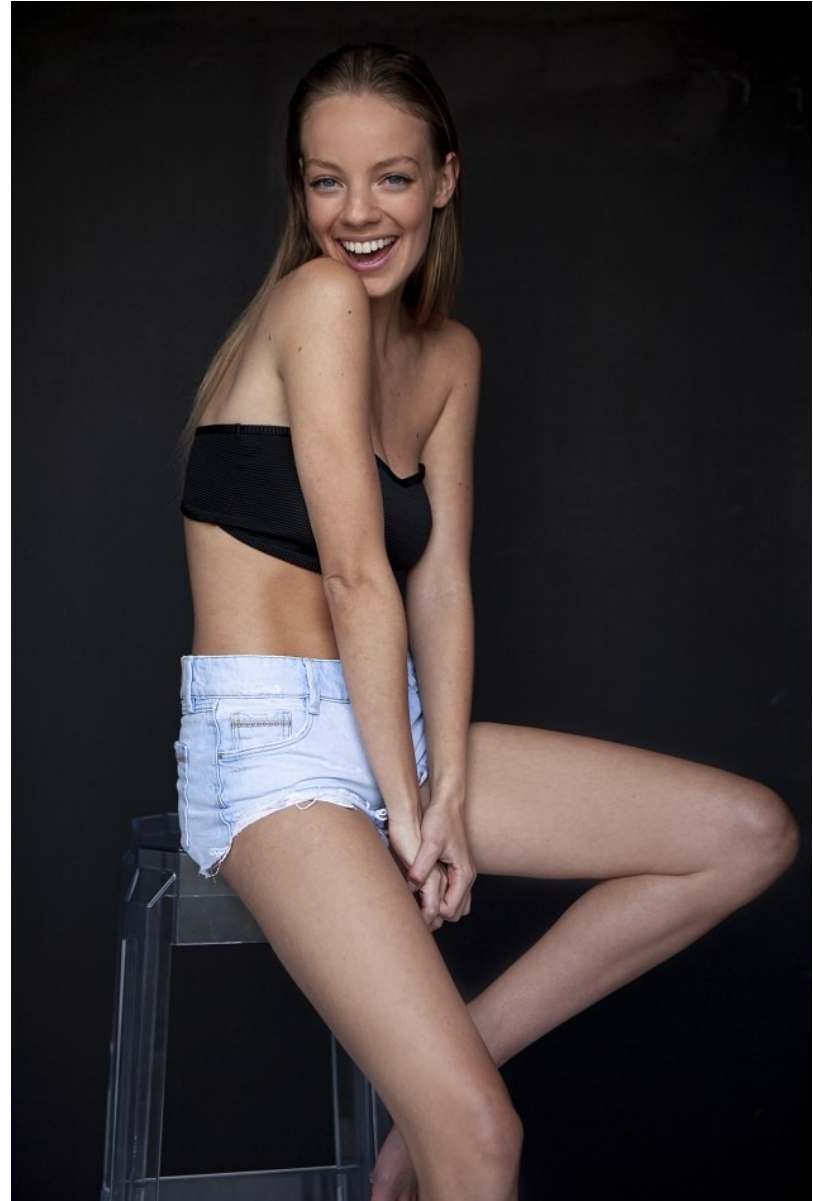

BOSS MODELS

DURBAN

LEAH SANDERS

Height: 168cm Bust: 81cm Waist: 59cm Hips: 87cm Shoe: 5 UK Hair: Blonde Eyes: Blue

BOSS MODELS

DURBAN

LEAH SANDERS

Height: 168cm Bust: 81cm Waist: 59cm Hips: 87cm Shoe: 5 UK Hair: Blonde Eyes: Blue