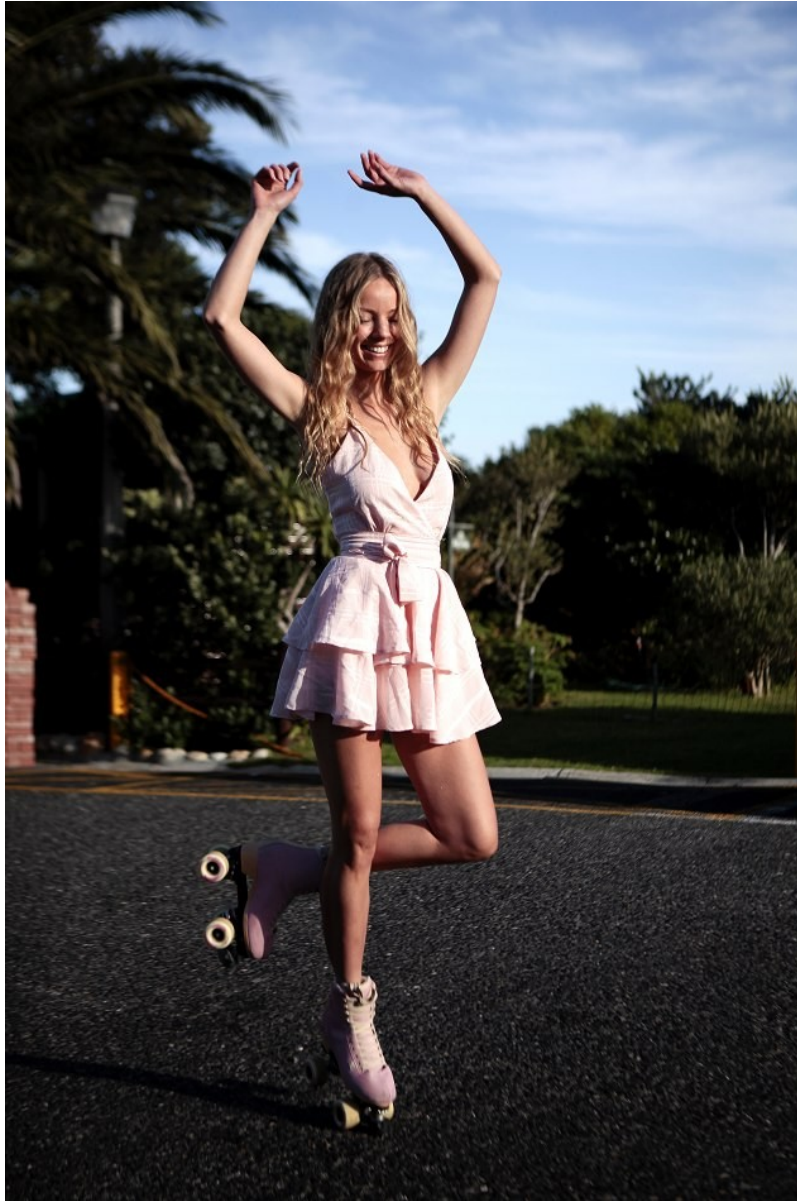

BOSS MODELS

DURBAN

LEAH SANDERS

Height: 168cm Bust: 81cm Waist: 59cm Hips: 87cm Shoe: 5 UK Hair: Blonde Eyes: Blue

BOSS MODELS

DURBAN

LEAH SANDERS

Height: 168cm Bust: 81cm Waist: 59cm Hips: 87cm Shoe: 5 UK Hair: Blonde Eyes: Blue