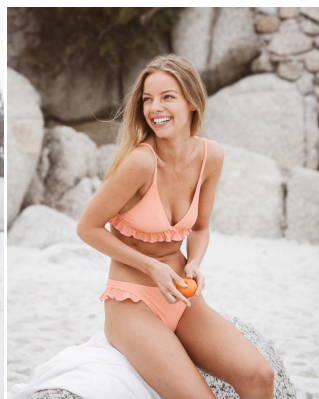

BOSS MODELS

DURBAN

LEAH SANDERS

Height: 168cm Bust: 81cm Waist: 59cm Hips: 87cm Shoe: 5 UK Hair: Blonde Eyes: Blue

BOSS MODELS

DURBAN

LEAH SANDERS

Height: 168cm Bust: 81cm Waist: 59cm Hips: 87cm Shoe: 5 UK Hair: Blonde Eyes: Blue