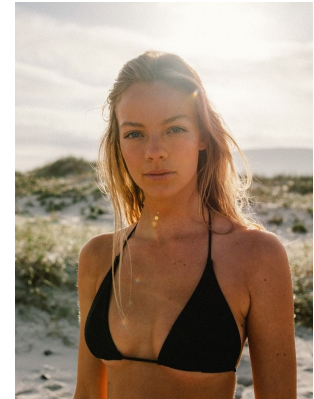

BOSS MODELS

DURBAN

LEAH SANDERS

Height: 168cm Bust: 81cm Waist: 59cm Hips: 87cm Shoe: 5 UK Hair: Blonde Eyes: Blue

BOSS MODELS

DURBAN

LEAH SANDERS

Height: 168cm Bust: 81cm Waist: 59cm Hips: 87cm Shoe: 5 UK Hair: Blonde Eyes: Blue