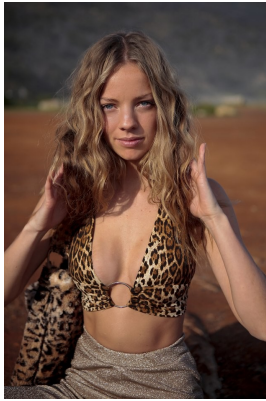

BOSS MODELS

DURBAN

LEAH SANDERS

Height: 168cm Bust: 81cm Waist: 59cm Hips: 87cm Shoe: 5 UK Hair: Blonde Eyes: Blue

BOSS MODELS

DURBAN

LEAH SANDERS

Height: 168cm Bust: 81cm Waist: 59cm Hips: 87cm Shoe: 5 UK Hair: Blonde Eyes: Blue