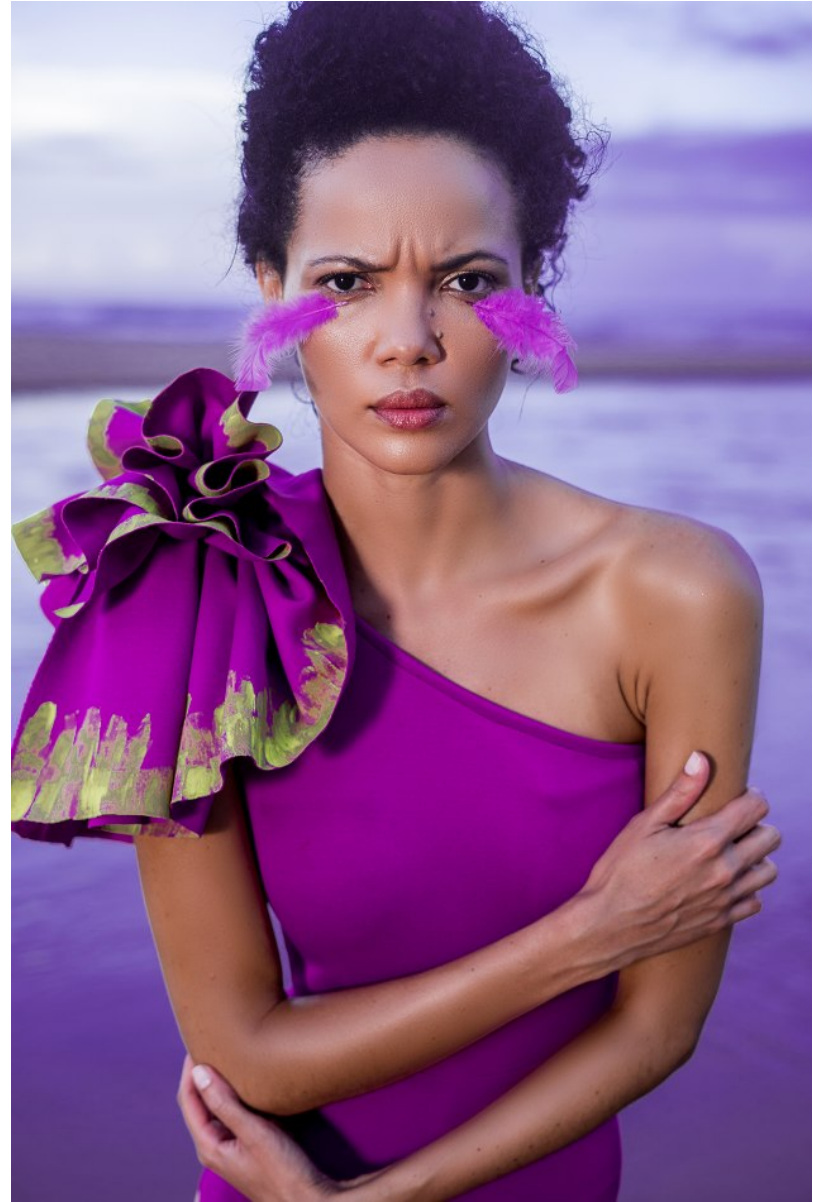

# BOSS MODELS

DURBAN

CHARNE LEAFE

Height: 179cm Bust: 81cm Waist: 64cm Hips: 85cm Shoe: 6 UK Hair: Dark Brown Eyes: Brown