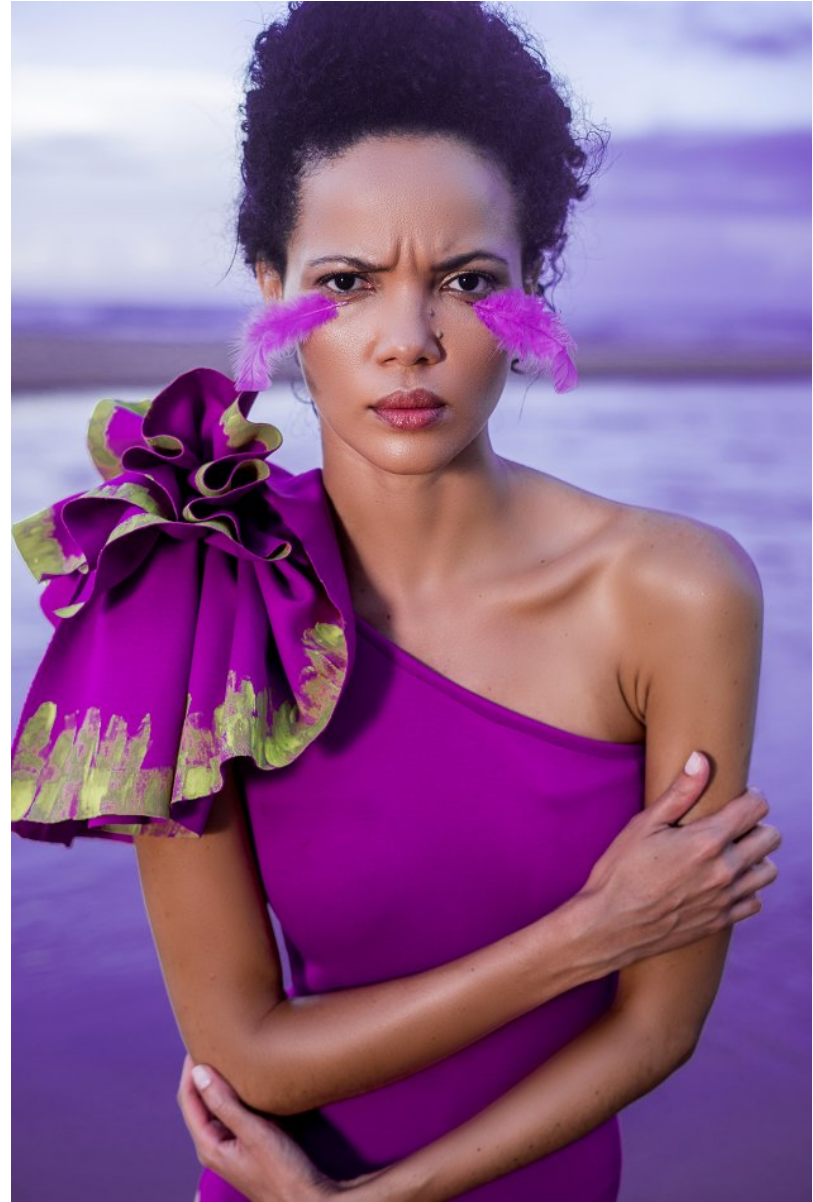

BOSS MODELS

DURBAN

CHARNE LEAFE

Height: 179cm Bust: 81cm Waist: 64cm Hips: 85cm Shoe: 6 UK Hair: Dark Brown Eyes: Brown

BOSS MODELS

DURBAN

CHARNE LEAFE

Height: 179cm Bust: 81cm Waist: 64cm Hips: 85cm Shoe: 6 UK Hair: Dark Brown Eyes: Brown