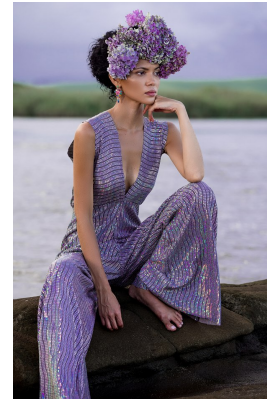

BOSS MODELS

DURBAN

CHARNE LEAFE

Height: 179cm Bust: 81cm Waist: 64cm Hips: 85cm Shoe: 6 UK Hair: Dark Brown Eyes: Brown