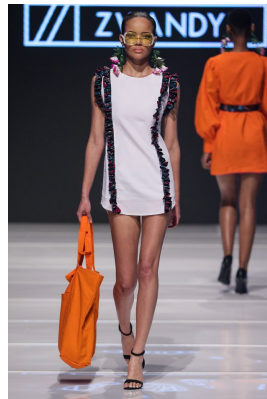

BOSS MODELS

DURBAN

CHARNE LEAFE

Height: 179cm Bust: 81cm Waist: 64cm Hips: 85cm Shoe: 6 UK Hair: Dark Brown Eyes: Brown