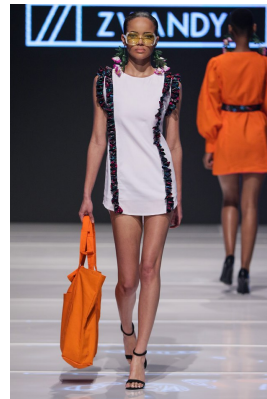

BOSS MODELS

DURBAN

CHARNE LEAFE

Height: 179cm Bust: 81cm Waist: 64cm Hips: 85cm Shoe: 6 UK Hair: Dark Brown Eyes: Brown