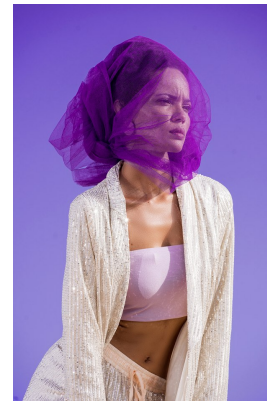

BOSS MODELS

DURBAN

CHARNE LEAFE

Height: 179cm Bust: 81cm Waist: 64cm Hips: 85cm Shoe: 6 UK Hair: Dark Brown Eyes: Brown