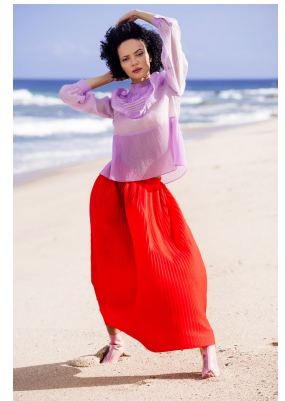

BOSS MODELS

DURBAN

CHARNE LEAFE

Height: 179cm Bust: 81cm Waist: 64cm Hips: 85cm Shoe: 6 UK Hair: Dark Brown Eyes: Brown