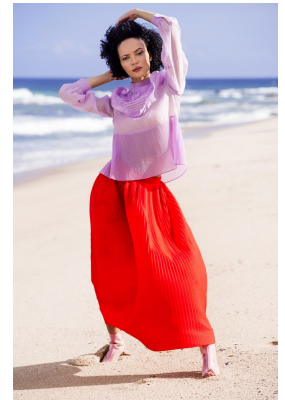

BOSS MODELS

DURBAN

CHARNE LEAFE

Height: 179cm Bust: 81cm Waist: 64cm Hips: 85cm Shoe: 6 UK Hair: Dark Brown Eyes: Brown