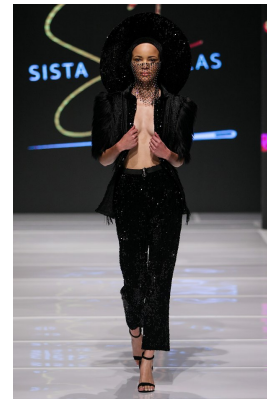

BOSS MODELS

DURBAN

CHARNE LEAFE

Height: 179cm Bust: 81cm Waist: 64cm Hips: 85cm Shoe: 6 UK Hair: Dark Brown Eyes: Brown