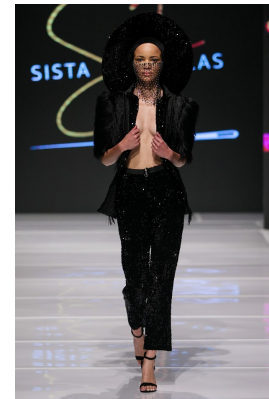

BOSS MODELS

DURBAN

CHARNE LEAFE

Height: 179cm Bust: 81cm Waist: 64cm Hips: 85cm Shoe: 6 UK Hair: Dark Brown Eyes: Brown