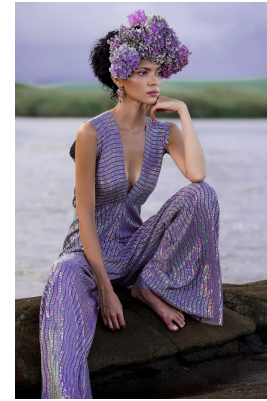

BOSS MODELS

DURBAN

CHARNE LEAFE

Height: 179cm Bust: 81cm Waist: 64cm Hips: 85cm Shoe: 6 UK Hair: Dark Brown Eyes: Brown