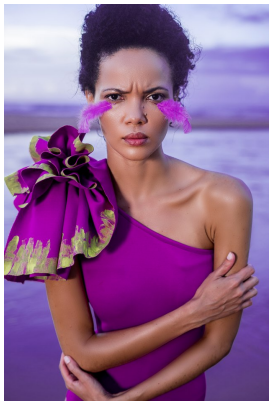

BOSS MODELS

DURBAN

CHARNE LEAFE

Height: 179cm Bust: 81cm Waist: 64cm Hips: 85cm Shoe: 6 UK Hair: Dark Brown Eyes: Brown