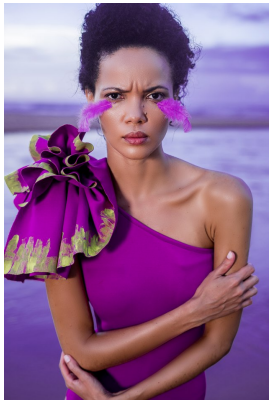

BOSS MODELS

DURBAN

CHARNE LEAFE

Height: 179cm Bust: 81cm Waist: 64cm Hips: 85cm Shoe: 6 UK Hair: Dark Brown Eyes: Brown