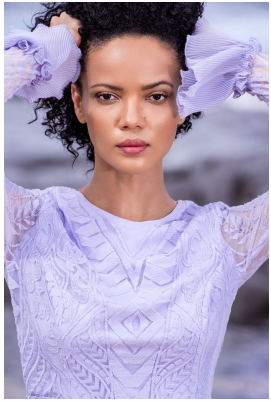

BOSS MODELS

DURBAN

CHARNE LEAFE

Height: 179cm Bust: 81cm Waist: 64cm Hips: 85cm Shoe: 6 UK Hair: Dark Brown Eyes: Brown