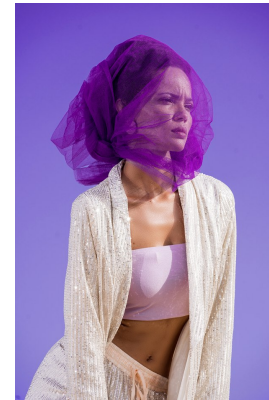

BOSS MODELS

DURBAN

CHARNE LEAFE

Height: 179cm Bust: 81cm Waist: 64cm Hips: 85cm Shoe: 6 UK Hair: Dark Brown Eyes: Brown