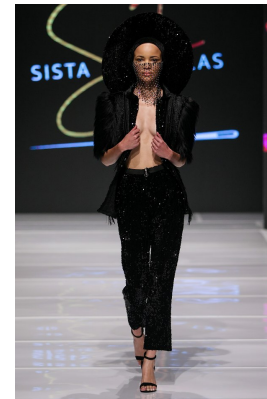

BOSS MODELS

DURBAN

CHARNE LEAFE

Height: 179cm Bust: 81cm Waist: 64cm Hips: 85cm Shoe: 6 UK Hair: Dark Brown Eyes: Brown