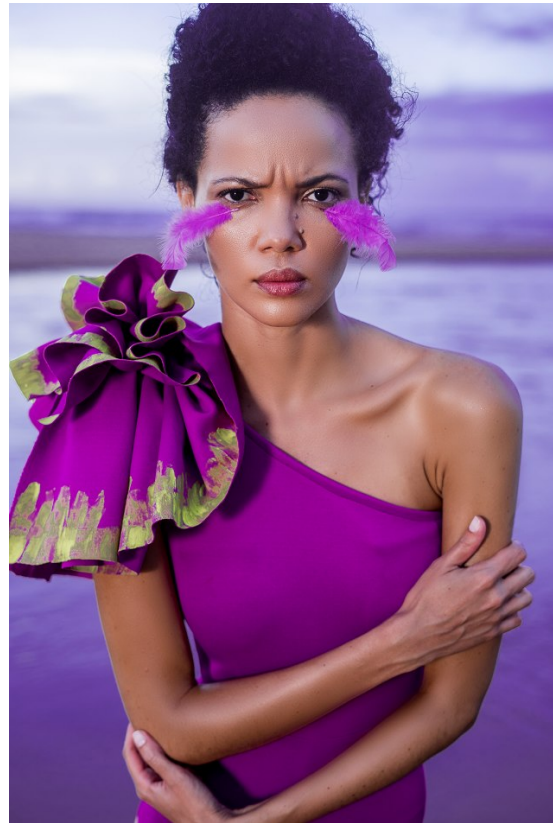

BOSS MODELS

DURBAN

CHARNE LEAFE

Height: 179cm Bust: 81cm Waist: 64cm Hips: 85cm Shoe: 6 UK Hair: Dark Brown Eyes: Brown

BOSS MODELS

DURBAN

CHARNE LEAFE

Height: 179cm Bust: 81cm Waist: 64cm Hips: 85cm Shoe: 6 UK Hair: Dark Brown Eyes: Brown

BOSS MODELS

DURBAN

CHARNE LEAFE

Height: 179cm Bust: 81cm Waist: 64cm Hips: 85cm Shoe: 6 UK Hair: Dark Brown Eyes: Brown