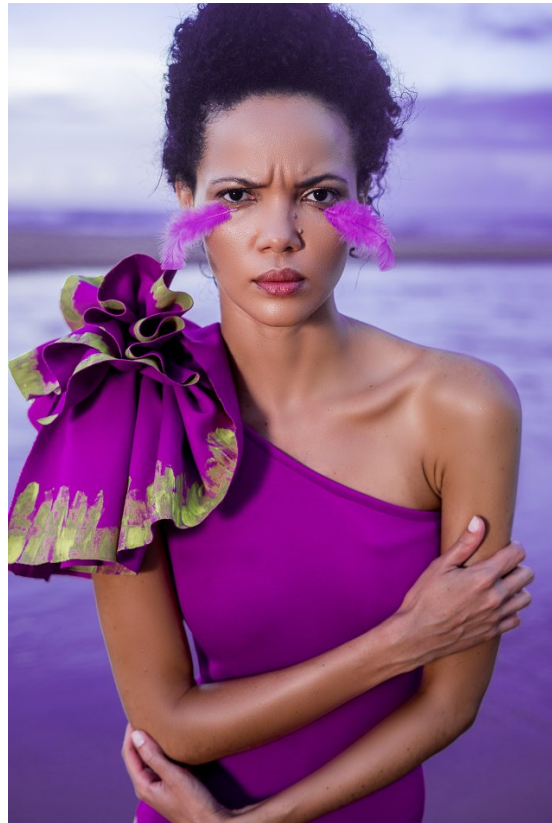

BOSS MODELS

DURBAN

CHARNE LEAFE

Height: 179cm Bust: 81cm Waist: 64cm Hips: 85cm Shoe: 6 UK Hair: Dark Brown Eyes: Brown

BOSS MODELS

DURBAN

CHARNE LEAFE

Height: 179cm Bust: 81cm Waist: 64cm Hips: 85cm Shoe: 6 UK Hair: Dark Brown Eyes: Brown

BOSS MODELS

DURBAN

CHARNE LEAFE

Height: 179cm Bust: 81cm Waist: 64cm Hips: 85cm Shoe: 6 UK Hair: Dark Brown Eyes: Brown