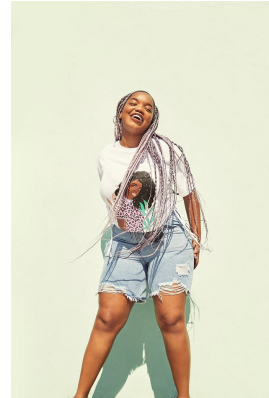

# BOSS MODELS

DURBAN

## JESSICA MKHIZE

Height: 170cm Bust: 123cm Waist: 100cm Hips: 137cm Shoe: 5.5 UK Hair: Black Eyes: Brown