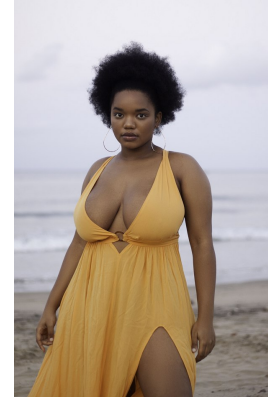

BOSS MODELS

DURBAN

JESSICA MKHIZE

Height: 170cm Bust: 123cm Waist: 100cm Hips: 137cm Shoe: 5.5 UK Hair: Black Eyes: Brown