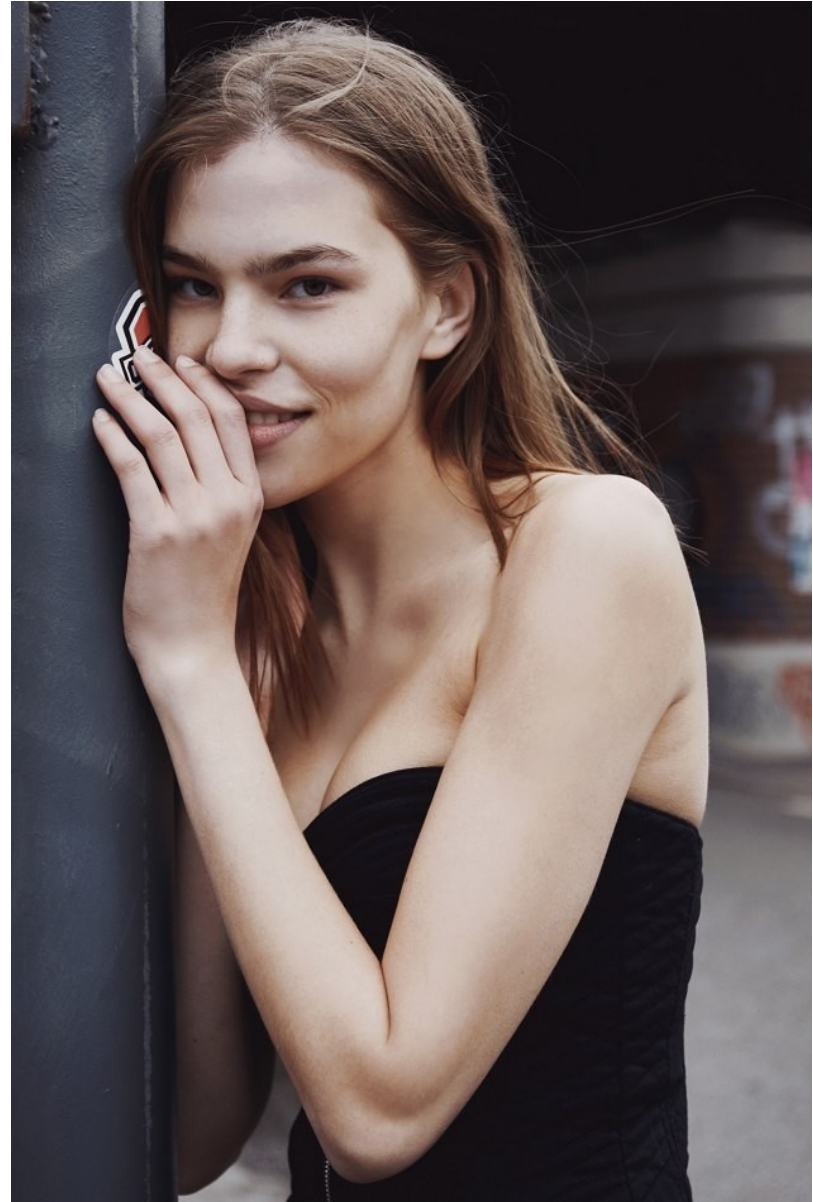

BOSS MODELS

DURBAN

LARA FORTMANN

Height: 181cm Bust: 82cm Waist: 61cm Hips: 93cm Shoe: 7 UK Hair: Dark Blonde Eyes: Hazel

BOSS MODELS

DURBAN

LARA FORTMANN

Height: 181cm Bust: 82cm Waist: 61cm Hips: 93cm Shoe: 7 UK Hair: Dark Blonde Eyes: Hazel