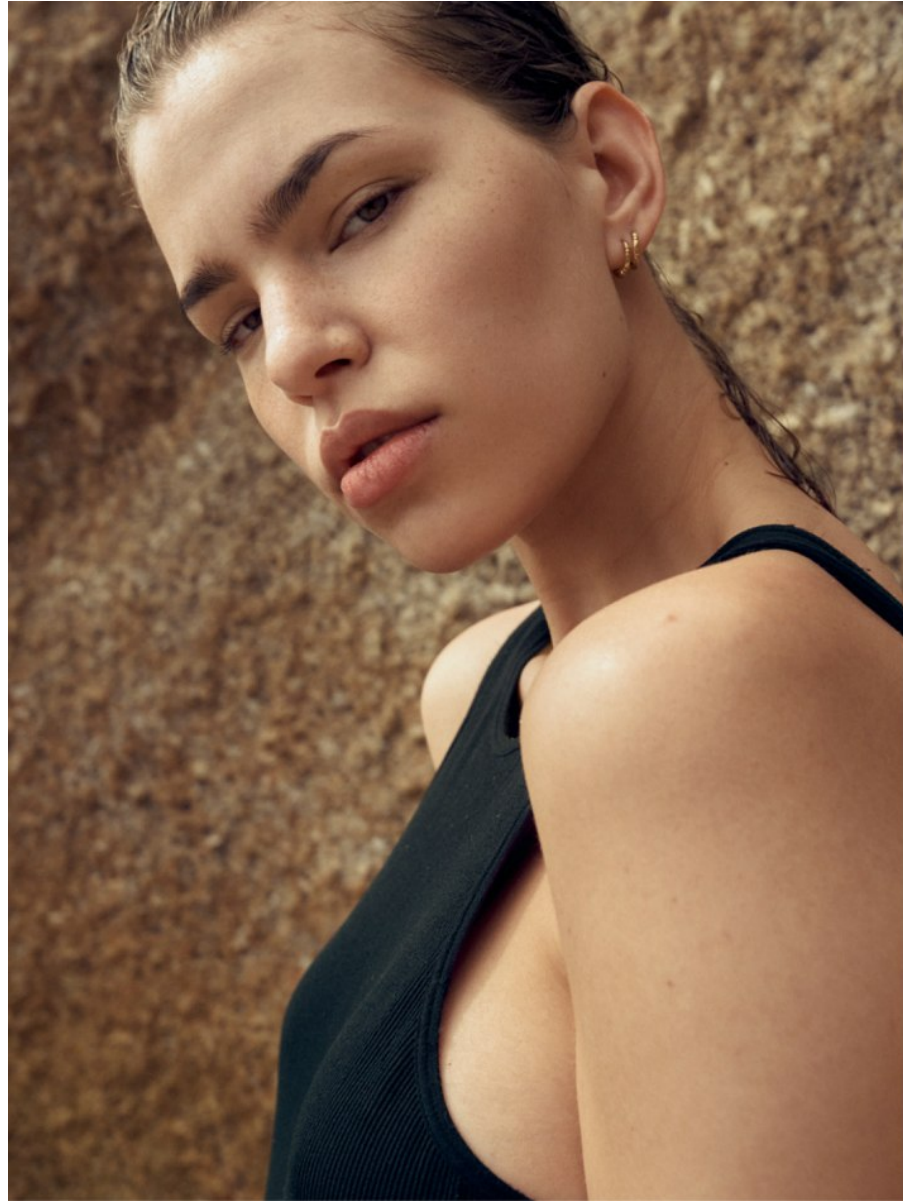

BOSS MODELS

DURBAN

LARA FORTMANN

Height: 181cm Bust: 82cm Waist: 61cm Hips: 93cm Shoe: 7 UK Hair: Dark Blonde Eyes: Hazel

BOSS MODELS

DURBAN

LARA FORTMANN

Height: 181cm Bust: 82cm Waist: 61cm Hips: 93cm Shoe: 7 UK Hair: Dark Blonde Eyes: Hazel