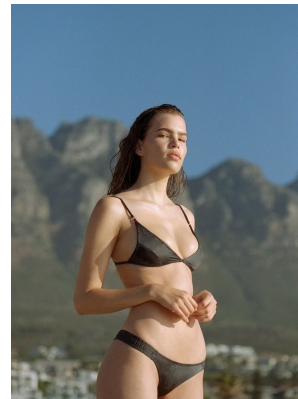

BOSS MODELS

DURBAN

LARA FORTMANN

Height: 181cm Bust: 82cm Waist: 61cm Hips: 93cm Shoe: 7 UK Hair: Dark Blonde Eyes: Hazel

BOSS MODELS

DURBAN

LARA FORTMANN

Height: 181cm Bust: 82cm Waist: 61cm Hips: 93cm Shoe: 7 UK Hair: Dark Blonde Eyes: Hazel