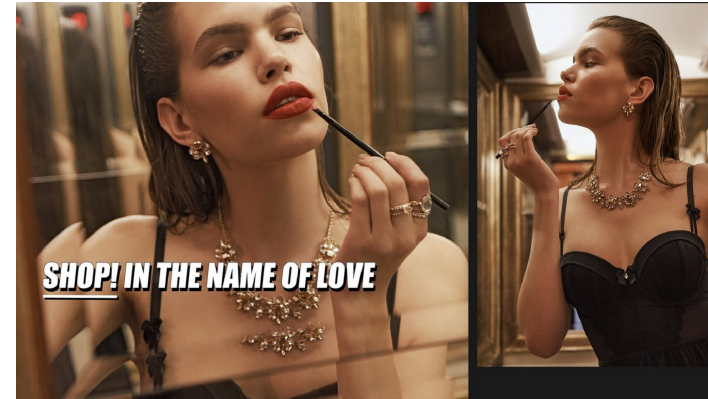

BOSS MODELS

DURBAN

LARA FORTMANN

Height: 181cm Bust: 82cm Waist: 61cm Hips: 93cm Shoe: 7 UK Hair: Dark Blonde Eyes: Hazel

BOSS MODELS

DURBAN

LARA FORTMANN

Height: 181cm Bust: 82cm Waist: 61cm Hips: 93cm Shoe: 7 UK Hair: Dark Blonde Eyes: Hazel