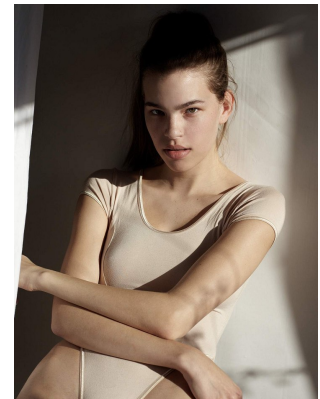

BOSS MODELS

DURBAN

LARA FORTMANN

Height: 181cm Bust: 82cm Waist: 61cm Hips: 93cm Shoe: 7 UK Hair: Dark Blonde Eyes: Hazel

BOSS MODELS

DURBAN

LARA FORTMANN

Height: 181cm Bust: 82cm Waist: 61cm Hips: 93cm Shoe: 7 UK Hair: Dark Blonde Eyes: Hazel