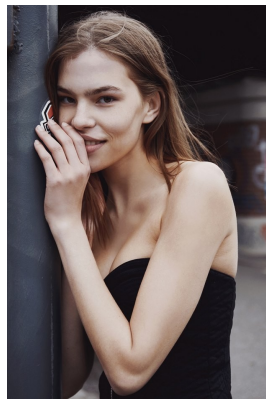

BOSS MODELS

DURBAN

LARA FORTMANN

Height: 181cm Bust: 82cm Waist: 61cm Hips: 93cm Shoe: 7 UK Hair: Dark Blonde Eyes: Hazel

BOSS MODELS

DURBAN

LARA FORTMANN

Height: 181cm Bust: 82cm Waist: 61cm Hips: 93cm Shoe: 7 UK Hair: Dark Blonde Eyes: Hazel