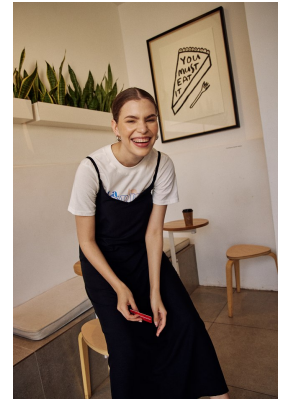

# BOSS MODELS

DURBAN

LARA FORTMANN

Height: 181cm Bust: 82cm Waist: 61cm Hips: 93cm Shoe: 7 UK Hair: Dark Blonde Eyes: Hazel

# BOSS MODELS

DURBAN