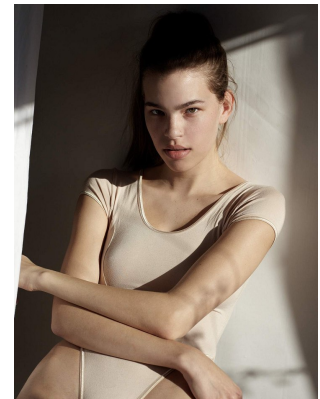

# BOSS MODELS

DURBAN

LARA FORTMANN

Height: 181cm Bust: 82cm Waist: 61cm Hips: 93cm Shoe: 7 UK Hair: Dark Blonde Eyes: Hazel

# BOSS MODELS

DURBAN