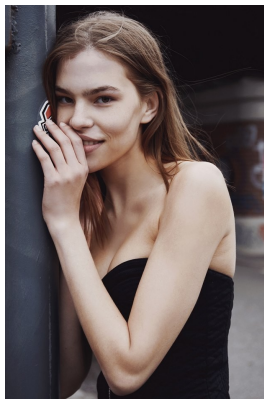

# BOSS MODELS

DURBAN

LARA FORTMANN

Height: 181cm Bust: 82cm Waist: 61cm Hips: 93cm Shoe: 7 UK Hair: Dark Blonde Eyes: Hazel

# BOSS MODELS

DURBAN