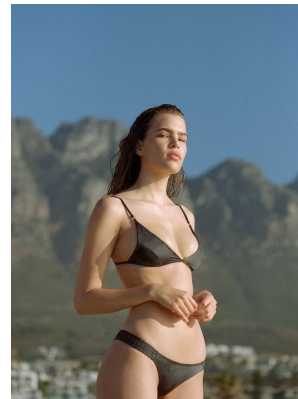

# BOSS MODELS

DURBAN

LARA FORTMANN

Height: 181cm Bust: 82cm Waist: 61cm Hips: 93cm Shoe: 7 UK Hair: Dark Blonde Eyes: Hazel

# BOSS MODELS

DURBAN

## LARA FORTMANN

Height: 181cm Bust: 82cm Waist: 61cm Hips: 93cm Shoe: 7 UK Hair: Dark Blonde Eyes: Hazel