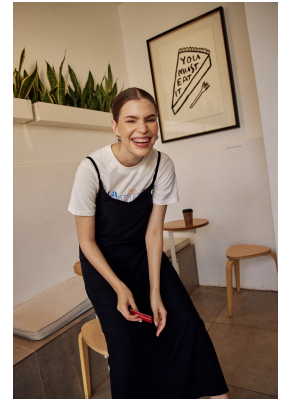

BOSS MODELS

DURBAN

LARA FORTMANN

Height: 181cm Bust: 82cm Waist: 61cm Hips: 93cm Shoe: 7 UK Hair: Dark Blonde Eyes: Hazel

BOSS MODELS

DURBAN

LARA FORTMANN

Height: 181cm Bust: 82cm Waist: 61cm Hips: 93cm Shoe: 7 UK Hair: Dark Blonde Eyes: Hazel