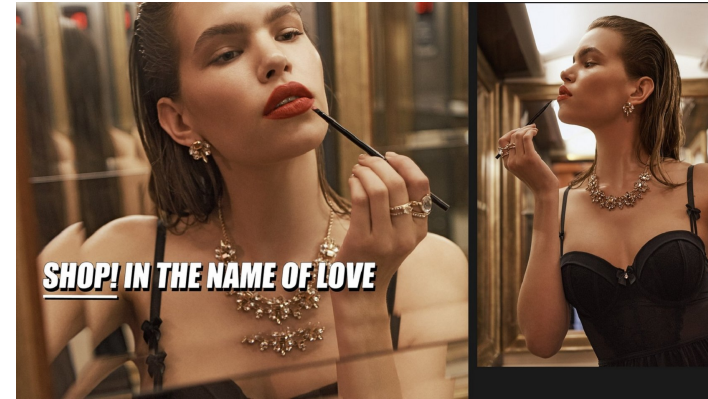

# BOSS MODELS

DURBAN

LARA FORTMANN

Height: 181cm Bust: 82cm Waist: 61cm Hips: 93cm Shoe: 7 UK Hair: Dark Blonde Eyes: Hazel

# BOSS MODELS

DURBAN