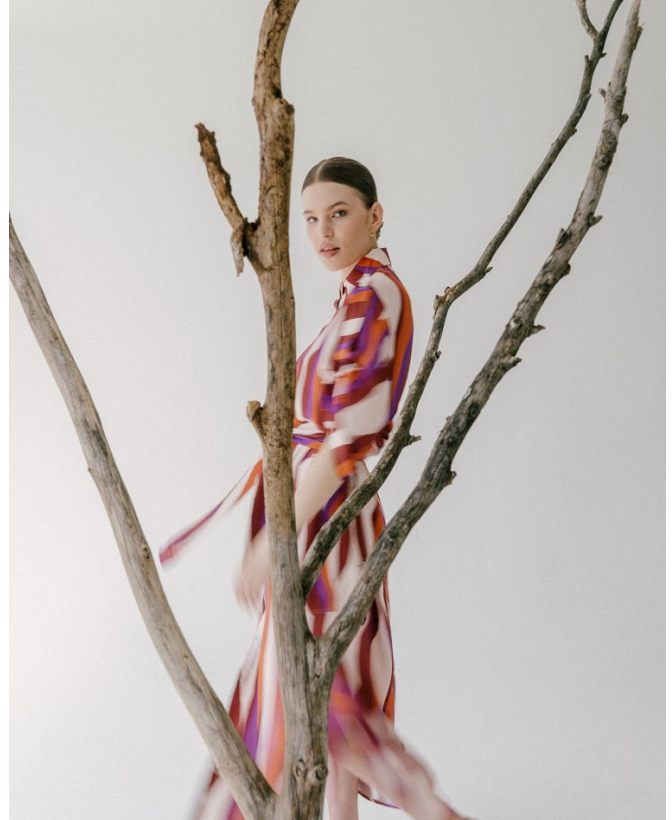

BOSS MODELS

DURBAN

LARA FORTMANN

Height: 181cm Bust: 82cm Waist: 61cm Hips: 93cm Shoe: 7 UK Hair: Dark Blonde Eyes: Hazel

BOSS MODELS

DURBAN

LARA FORTMANN

Height: 181cm Bust: 82cm Waist: 61cm Hips: 93cm Shoe: 7 UK Hair: Dark Blonde Eyes: Hazel

BOSS MODELS

DURBAN

LARA FORTMANN

Height: 181cm Bust: 82cm Waist: 61cm Hips: 93cm Shoe: 7 UK Hair: Dark Blonde Eyes: Hazel

BOSS MODELS

DURBAN

SHOP! IN THE NAME OF LOVE

LARA FORTMANN