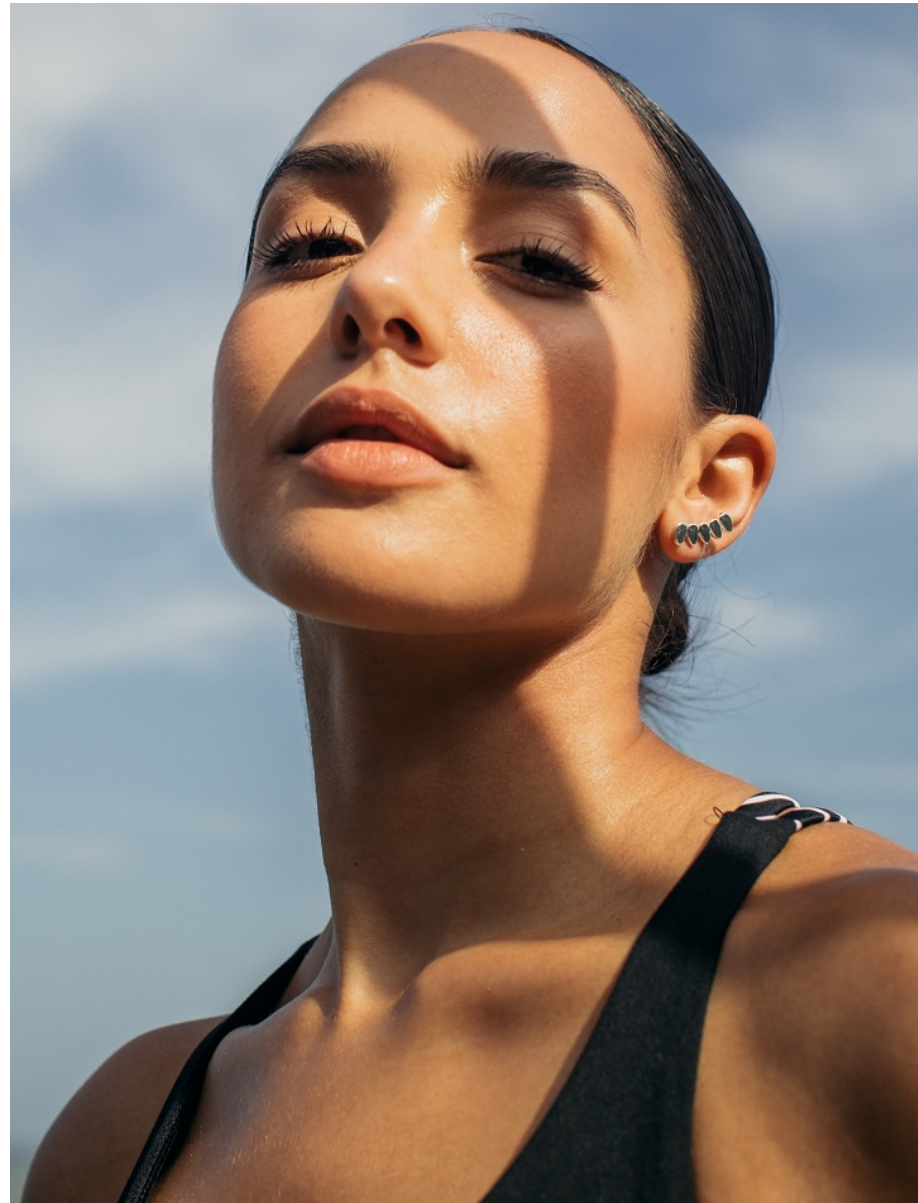

ELLA MARI

BOSS MODELS

DURBAN

ELLA MARI

Height: 168cm Bust: 83cm Waist: 68cm Hips: 98cm Shoe: 6 UK Hair: Black Eyes: Brown