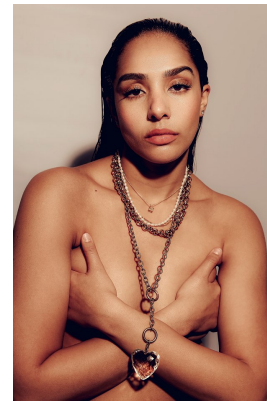

# BOSS MODELS

DURBAN

ELLA MARI

Height: 168cm Bust: 83cm Waist: 68cm Hips: 98cm Shoe: 6 UK Hair: Black Eyes: Brown

# BOSS MODELS

DURBAN

## ELLA MARI

Height: 168cm Bust: 83cm Waist: 68cm Hips: 98cm Shoe: 6 UK Hair: Black Eyes: Brown