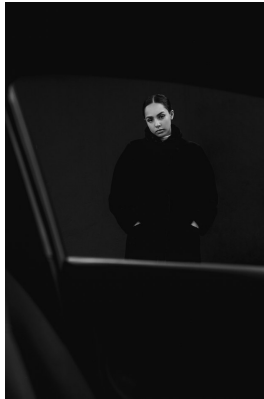

BOSS MODELS

DURBAN

ELLA MARI

Height: 168cm Bust: 83cm Waist: 68cm Hips: 98cm Shoe: 6 UK Hair: Black Eyes: Brown