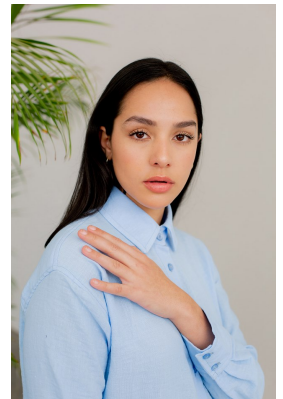

# BOSS MODELS

DURBAN

ELLA MARI

Height: 168cm Bust: 83cm Waist: 68cm Hips: 98cm Shoe: 6 UK Hair: Black Eyes: Brown

## ELLA MARI

Height: 168cm Bust: 83cm Waist: 68cm Hips: 98cm Shoe: 6 UK Hair: Black Eyes: Brown