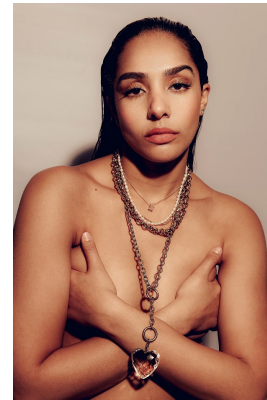

# BOSS MODELS

DURBAN

ELLA MARI

Height: 168cm Bust: 83cm Waist: 68cm Hips: 98cm Shoe: 6 UK Hair: Black Eyes: Brown

# BOSS MODELS

DURBAN

## ELLA MARI

Height: 168cm Bust: 83cm Waist: 68cm Hips: 98cm Shoe: 6 UK Hair: Black Eyes: Brown