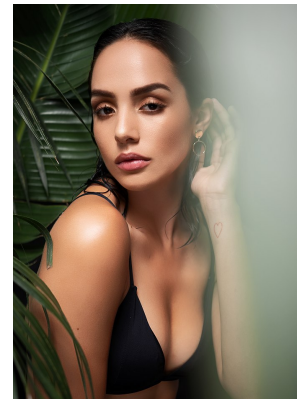

# BOSS MODELS

DURBAN

ELLA MARI

Height: 168cm Bust: 83cm Waist: 68cm Hips: 98cm Shoe: 6 UK Hair: Black Eyes: Brown

# BOSS MODELS

DURBAN

## ELLA MARI

Height: 168cm Bust: 83cm Waist: 68cm Hips: 98cm Shoe: 6 UK Hair: Black Eyes: Brown