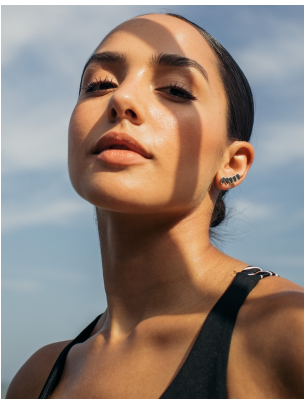

BOSS MODELS

DURBAN

ELLA MARI

Height: 168cm Bust: 83cm Waist: 68cm Hips: 98cm Shoe: 6 UK Hair: Black Eyes: Brown