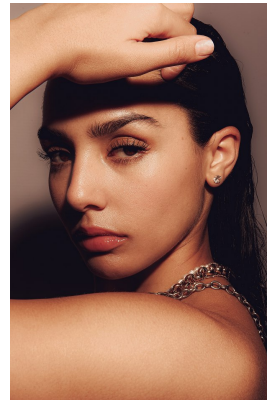

# BOSS MODELS

DURBAN

ELLA MARI

Height: 168cm Bust: 83cm Waist: 68cm Hips: 98cm Shoe: 6 UK Hair: Black Eyes: Brown

# BOSS MODELS

DURBAN

## ELLA MARI

Height: 168cm Bust: 83cm Waist: 68cm Hips: 98cm Shoe: 6 UK Hair: Black Eyes: Brown