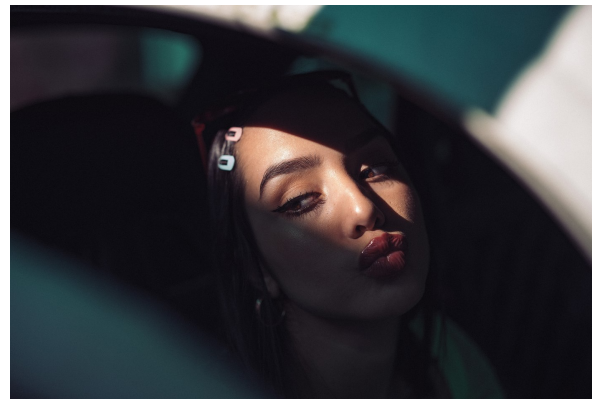

# BOSS MODELS

DURBAN

ELLA MARI

Height: 168cm Bust: 83cm Waist: 68cm Hips: 98cm Shoe: 6 UK Hair: Black Eyes: Brown

# BOSS MODELS

DURBAN

## ELLA MARI

Height: 168cm Bust: 83cm Waist: 68cm Hips: 98cm Shoe: 6 UK Hair: Black Eyes: Brown