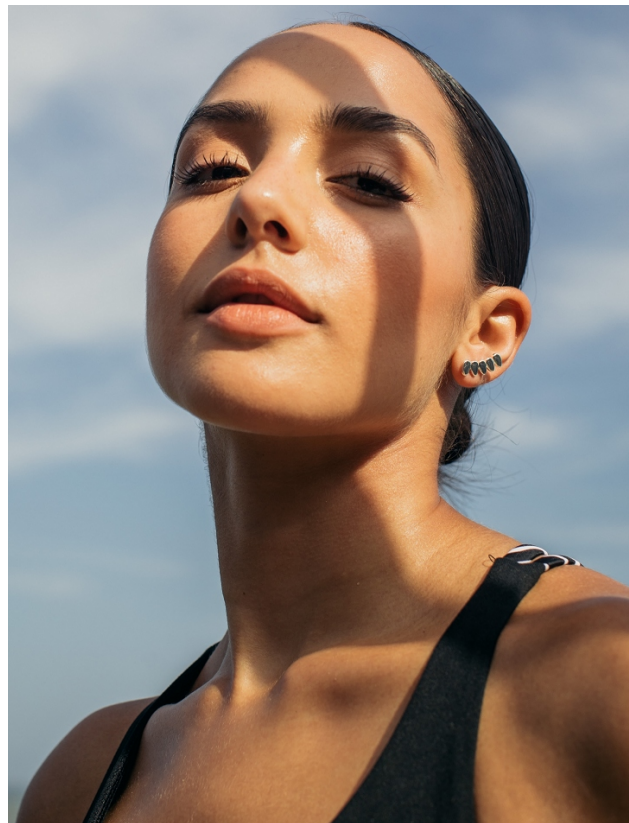

BOSS MODELS

DURBAN

ELLA MARI

Height: 168cm Bust: 83cm Waist: 68cm Hips: 98cm Shoe: 6 UK Hair: Black Eyes: Brown