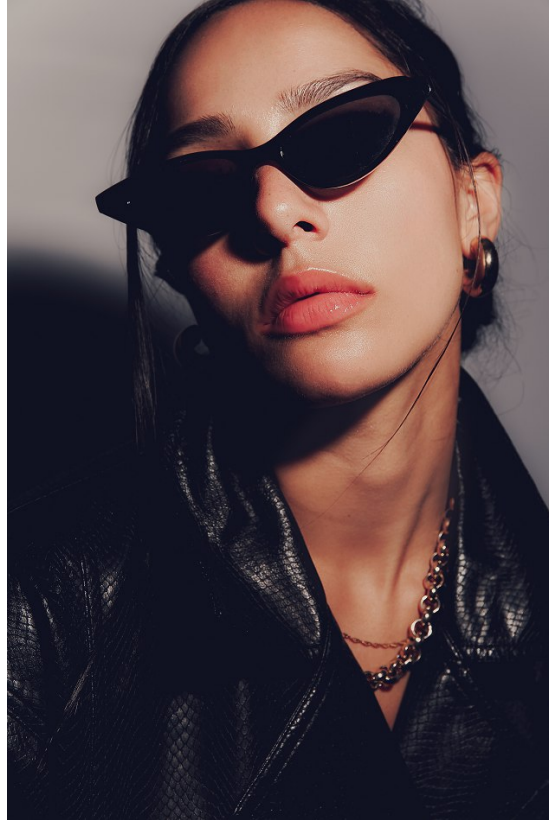

BOSS MODELS

DURBAN

ELLA MARI

Height: 168cm Bust: 83cm Waist: 68cm Hips: 98cm Shoe: 6 UK Hair: Black Eyes: Brown

BOSS MODELS

DURBAN

ELLA MARI

Height: 168cm Bust: 83cm Waist: 68cm Hips: 98cm Shoe: 6 UK Hair: Black Eyes: Brown