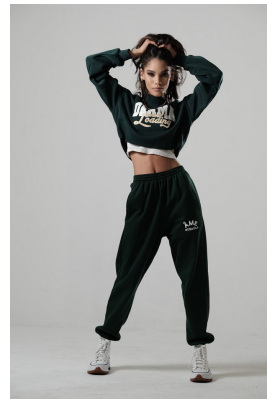

BOSS MODELS

DURBAN

TELEESE BERNARD

Height: 156cm Bust: 70cm Waist: 52cm Hips: 82cm Shoe: 3 UK Hair: Brown Eyes: Green/Brown

BOSS MODELS

DURBAN

TELEESE BERNARD

Height: 156cm Bust: 70cm Waist: 52cm Hips: 82cm Shoe: 3 UK Hair: Brown Eyes: Green/Brown

BOSS MODELS

DURBAN

TELEESE BERNARD

Height: 156cm Bust: 70cm Waist: 52cm Hips: 82cm Shoe: 3 UK Hair: Brown Eyes: Green/Brown