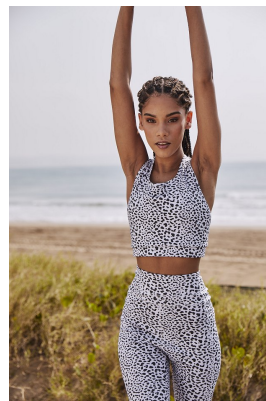

BOSS MODELS

DURBAN

TELEESE BERNARD

Height: 156cm Bust: 70cm Waist: 52cm Hips: 82cm Shoe: 3 UK Hair: Brown Eyes: Green/Brown

BOSS MODELS

DURBAN

TELEESE BERNARD

Height: 156cm Bust: 70cm Waist: 52cm Hips: 82cm Shoe: 3 UK Hair: Brown Eyes: Green/Brown

BOSS MODELS

DURBAN

TELEESE BERNARD

Height: 156cm Bust: 70cm Waist: 52cm Hips: 82cm Shoe: 3 UK Hair: Brown Eyes: Green/Brown