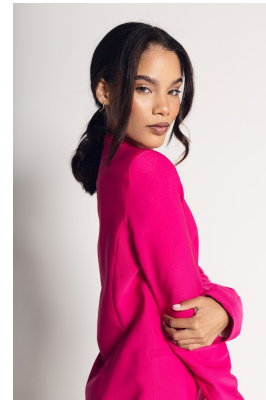

BOSS MODELS

DURBAN

TELEESE BERNARD

Height: 156cm Bust: 70cm Waist: 52cm Hips: 82cm Shoe: 3 UK Hair: Brown Eyes: Green/Brown

BOSS MODELS

DURBAN

TELEESE BERNARD

Height: 156cm Bust: 70cm Waist: 52cm Hips: 82cm Shoe: 3 UK Hair: Brown Eyes: Green/Brown

BOSS MODELS

DURBAN

TELEESE BERNARD

Height: 156cm Bust: 70cm Waist: 52cm Hips: 82cm Shoe: 3 UK Hair: Brown Eyes: Green/Brown