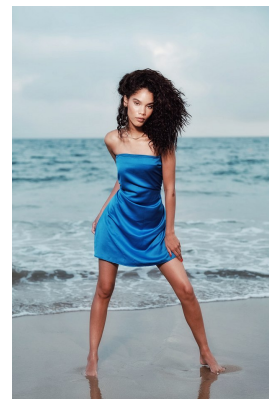

BOSS MODELS

DURBAN

TELEESE BERNARD

Height: 156cm Bust: 70cm Waist: 52cm Hips: 82cm Shoe: 3 UK Hair: Brown Eyes: Green/Brown

BOSS MODELS

DURBAN

TELEESE BERNARD

Height: 156cm Bust: 70cm Waist: 52cm Hips: 82cm Shoe: 3 UK Hair: Brown Eyes: Green/Brown

BOSS MODELS

DURBAN

TELEESE BERNARD

Height: 156cm Bust: 70cm Waist: 52cm Hips: 82cm Shoe: 3 UK Hair: Brown Eyes: Green/Brown