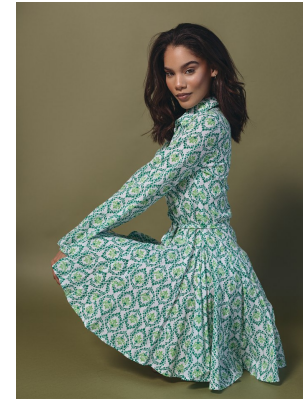

BOSS MODELS

DURBAN

TELEESE BERNARD

Height: 156cm Bust: 70cm Waist: 52cm Hips: 82cm Shoe: 3 UK Hair: Brown Eyes: Green/Brown

BOSS MODELS

DURBAN

TELEESE BERNARD

Height: 156cm Bust: 70cm Waist: 52cm Hips: 82cm Shoe: 3 UK Hair: Brown Eyes: Green/Brown

BOSS MODELS

DURBAN

TELEESE BERNARD

Height: 156cm Bust: 70cm Waist: 52cm Hips: 82cm Shoe: 3 UK Hair: Brown Eyes: Green/Brown