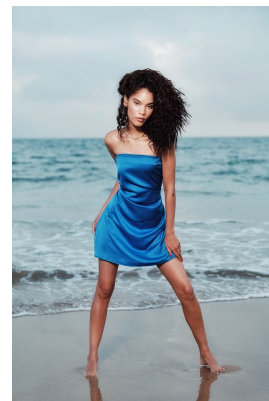

BOSS MODELS

DURBAN

TELEESE BERNARD

Height: 156cm Bust: 70cm Waist: 52cm Hips: 82cm Shoe: 3 UK Hair: Brown Eyes: Green/Brown

BOSS MODELS

DURBAN

TELEESE BERNARD

Height: 156cm Bust: 70cm Waist: 52cm Hips: 82cm Shoe: 3 UK Hair: Brown Eyes: Green/Brown

BOSS MODELS

DURBAN

TELEESE BERNARD

Height: 156cm Bust: 70cm Waist: 52cm Hips: 82cm Shoe: 3 UK Hair: Brown Eyes: Green/Brown