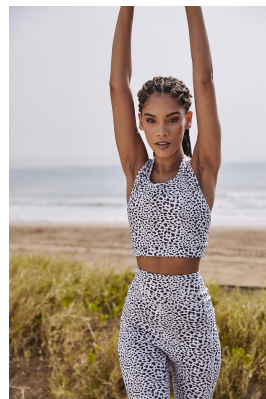

BOSS MODELS

DURBAN

TELEESE BERNARD

Height: 156cm Bust: 70cm Waist: 52cm Hips: 82cm Shoe: 3 UK Hair: Brown Eyes: Green/Brown

BOSS MODELS

DURBAN

TELEESE BERNARD

Height: 156cm Bust: 70cm Waist: 52cm Hips: 82cm Shoe: 3 UK Hair: Brown Eyes: Green/Brown

BOSS MODELS

DURBAN

TELEESE BERNARD

Height: 156cm Bust: 70cm Waist: 52cm Hips: 82cm Shoe: 3 UK Hair: Brown Eyes: Green/Brown