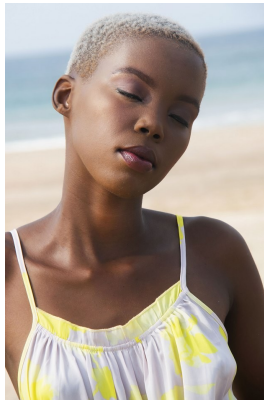

BOSS MODELS

DURBAN

LWAZI NGCOBO

Height: 175cm Bust: 75cm Waist: 62cm Hips: 103cm Shoe: 6 UK Hair: Black Eyes: Brown

BOSS MODELS

DURBAN

LWAZI NGCOBO

Height: 175cm Bust: 75cm Waist: 62cm Hips: 103cm Shoe: 6 UK Hair: Black Eyes: Brown