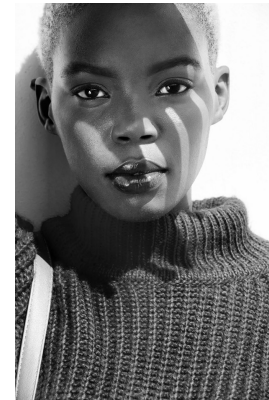

BOSS MODELS

DURBAN

LWAZI NGCOBO

Height: 175cm Bust: 72cm Waist: 60cm Hips: 94cm Shoe: 6 UK Hair: Black Eyes: Brown

BOSS MODELS

DURBAN

LWAZI NGCOBO

Height: 175cm Bust: 72cm Waist: 60cm Hips: 94cm Shoe: 6 UK Hair: Black Eyes: Brown