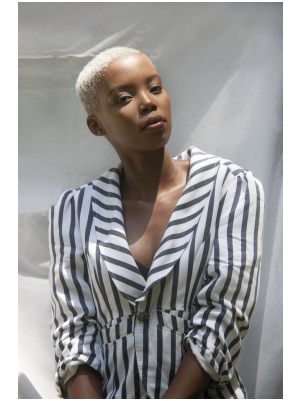

BOSS MODELS

DURBAN

LWAZI NGCOBO

Height: 175cm Bust: 75cm Waist: 62cm Hips: 103cm Shoe: 6 UK Hair: Black Eyes: Brown

BOSS MODELS

DURBAN

LWAZI NGCOBO

Height: 175cm Bust: 75cm Waist: 62cm Hips: 103cm Shoe: 6 UK Hair: Black Eyes: Brown