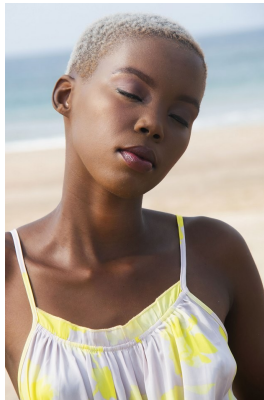

BOSS MODELS

DURBAN

LWAZI NGCOBO

Height: 175cm Bust: 72cm Waist: 60cm Hips: 94cm Shoe: 6 UK Hair: Black Eyes: Brown

BOSS MODELS

DURBAN

LWAZI NGCOBO

Height: 175cm Bust: 72cm Waist: 60cm Hips: 94cm Shoe: 6 UK Hair: Black Eyes: Brown