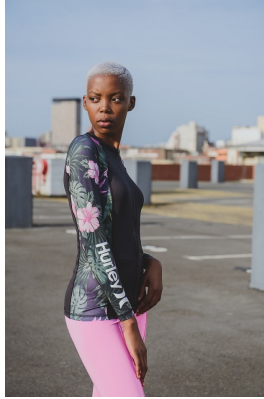

BOSS MODELS

DURBAN

LWAZI NGCOBO

Height: 175cm Bust: 72cm Waist: 60cm Hips: 94cm Shoe: 6 UK Hair: Black Eyes: Brown

BOSS MODELS

DURBAN

LWAZI NGCOBO

Height: 175cm Bust: 72cm Waist: 60cm Hips: 94cm Shoe: 6 UK Hair: Black Eyes: Brown