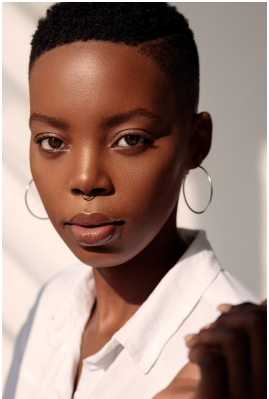

BOSS MODELS

DURBAN

LWAZI NGCOBO

Height: 175cm Bust: 75cm Waist: 62cm Hips: 103cm Shoe: 6 UK Hair: Black Eyes: Brown

BOSS MODELS

DURBAN

LWAZI NGCOBO

Height: 175cm Bust: 75cm Waist: 62cm Hips: 103cm Shoe: 6 UK Hair: Black Eyes: Brown