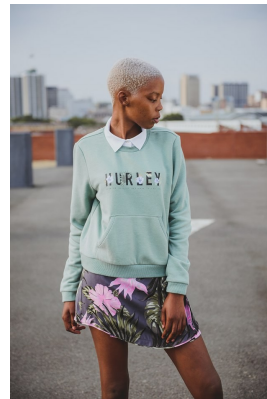

BOSS MODELS

DURBAN

LWAZI NGCOBO

Height: 175cm Bust: 72cm Waist: 60cm Hips: 94cm Shoe: 6 UK Hair: Black Eyes: Brown

BOSS MODELS

DURBAN

LWAZI NGCOBO

Height: 175cm Bust: 72cm Waist: 60cm Hips: 94cm Shoe: 6 UK Hair: Black Eyes: Brown