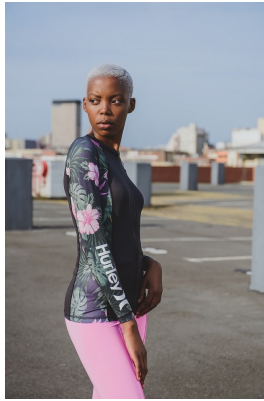

BOSS MODELS

DURBAN

LWAZI NGCOBO

Height: 175cm Bust: 75cm Waist: 62cm Hips: 103cm Shoe: 6 UK Hair: Black Eyes: Brown

BOSS MODELS

DURBAN

LWAZI NGCOBO

Height: 175cm Bust: 75cm Waist: 62cm Hips: 103cm Shoe: 6 UK Hair: Black Eyes: Brown