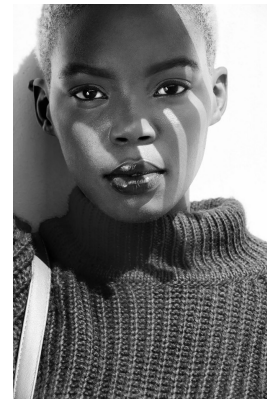

BOSS MODELS

DURBAN

LWAZI NGCOBO

Height: 175cm Bust: 75cm Waist: 62cm Hips: 103cm Shoe: 6 UK Hair: Black Eyes: Brown

BOSS MODELS

DURBAN

LWAZI NGCOBO

Height: 175cm Bust: 75cm Waist: 62cm Hips: 103cm Shoe: 6 UK Hair: Black Eyes: Brown