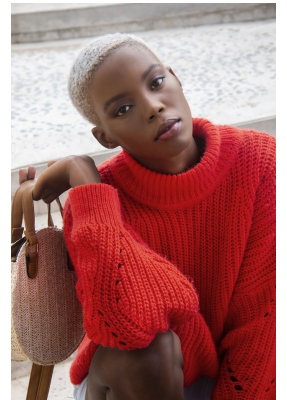

BOSS MODELS

DURBAN

LWAZI NGCOBO

Height: 175cm Bust: 72cm Waist: 60cm Hips: 94cm Shoe: 6 UK Hair: Black Eyes: Brown

BOSS MODELS

DURBAN

LWAZI NGCOBO

Height: 175cm Bust: 72cm Waist: 60cm Hips: 94cm Shoe: 6 UK Hair: Black Eyes: Brown