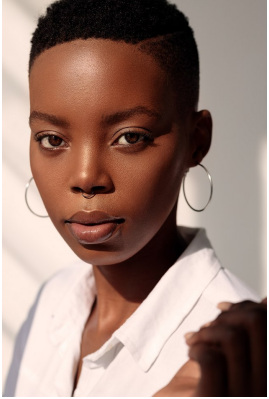

BOSS MODELS

DURBAN

LWAZI NGCOBO

Height: 175cm Bust: 72cm Waist: 60cm Hips: 94cm Shoe: 6 UK Hair: Black Eyes: Brown

BOSS MODELS

DURBAN

LWAZI NGCOBO

Height: 175cm Bust: 72cm Waist: 60cm Hips: 94cm Shoe: 6 UK Hair: Black Eyes: Brown