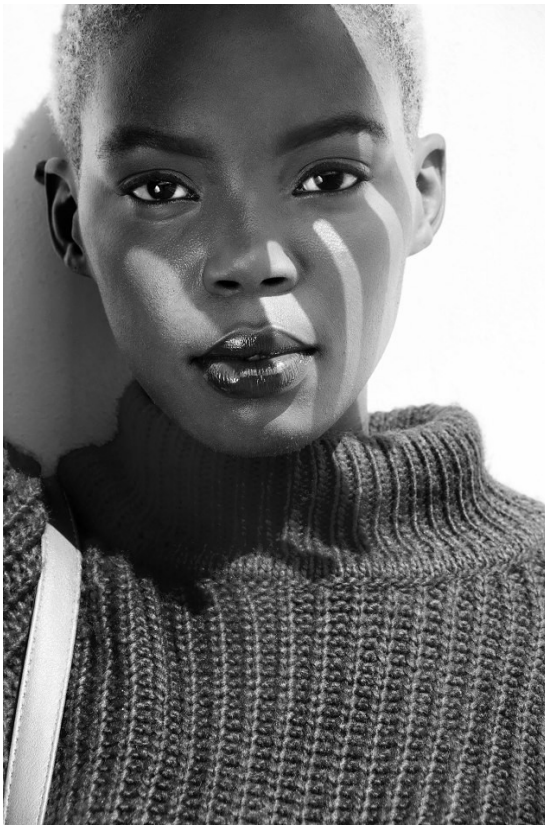

# BOSS MODELS

DURBAN

LWAZI NGCOBO

Height: 175cm Bust: 72cm Waist: 60cm Hips: 94cm Shoe: 6 UK Hair: Black Eyes: Brown