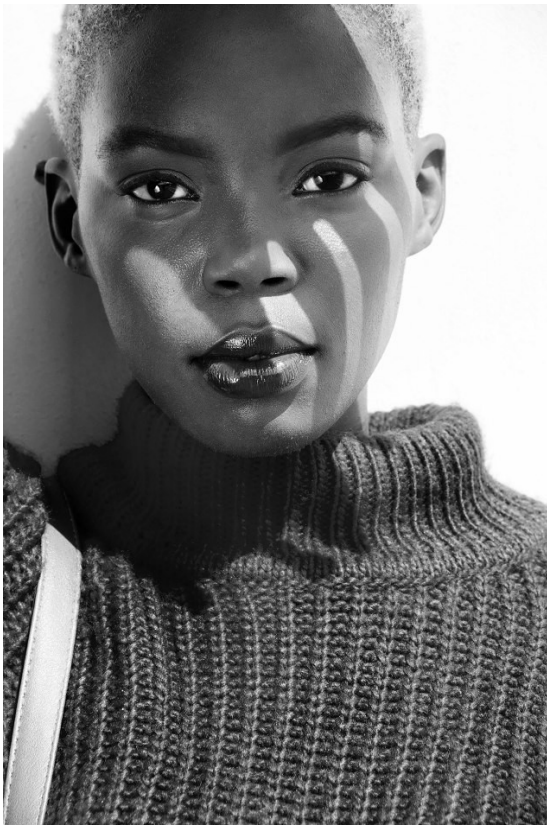

BOSS MODELS

DURBAN

LWAZI NGCOBO

Height: 175cm Bust: 75cm Waist: 62cm Hips: 103cm Shoe: 6 UK Hair: Black Eyes: Brown