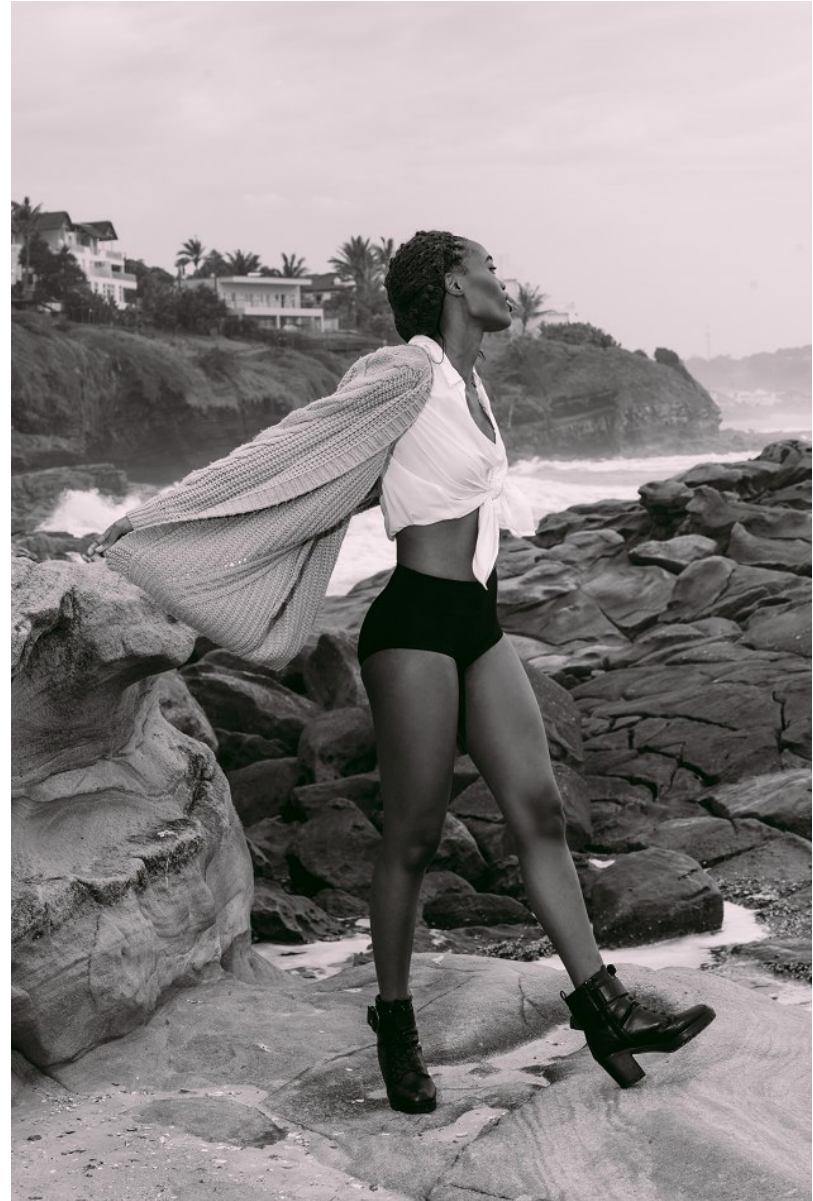

BOSS MODELS

DURBAN

NOMFUNDO NDLOVU

Height: 178cm Bust: 78cm Waist: 66cm Hips: 92cm Shoe: 7 UK Hair: Black Eyes: Black