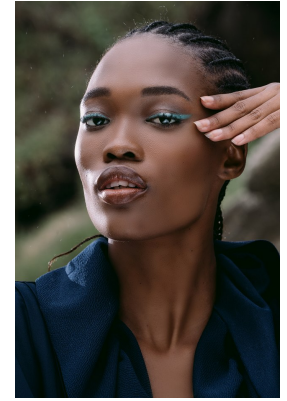

# BOSS MODELS

DURBAN

NOMFUNDO NDLOVU

Height: 178cm Bust: 78cm Waist: 66cm Hips: 92cm Shoe: 7 UK Hair: Black Eyes: Black

# BOSS MODELS

DURBAN