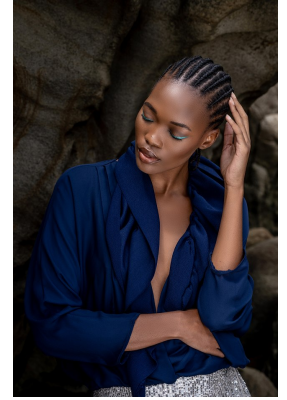

BOSS MODELS

DURBAN

NOMFUNDO NDLOVU

Height: 178cm Bust: 78cm Waist: 66cm Hips: 92cm Shoe: 7 UK Hair: Black Eyes: Black

BOSS MODELS

DURBAN

NOMFUNDO NDLOVU

Height: 178cm Bust: 78cm Waist: 66cm Hips: 92cm Shoe: 7 UK Hair: Black Eyes: Black