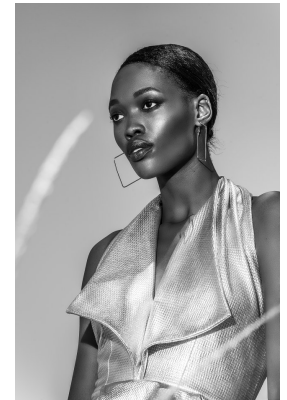

# BOSS MODELS

DURBAN

NOMFUNDO NDLOVU

Height: 178cm Bust: 78cm Waist: 66cm Hips: 92cm Shoe: 7 UK Hair: Black Eyes: Black

# BOSS MODELS

DURBAN

## NOMFUNDO NDLOVU

Height: 178cm Bust: 78cm Waist: 66cm Hips: 92cm Shoe: 7 UK Hair: Black Eyes: Black