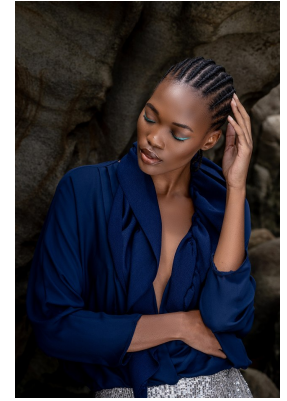

# BOSS MODELS

DURBAN

NOMFUNDO NDLOVU

Height: 178cm Bust: 78cm Waist: 66cm Hips: 92cm Shoe: 7 UK Hair: Black Eyes: Black

# BOSS MODELS

DURBAN

## NOMFUNDO NDLOVU

Height: 178cm Bust: 78cm Waist: 66cm Hips: 92cm Shoe: 7 UK Hair: Black Eyes: Black