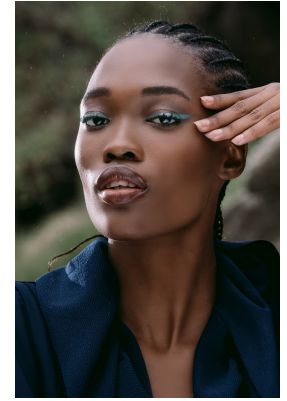

BOSS MODELS

DURBAN

NOMFUNDO NDLOVU

Height: 178cm Bust: 78cm Waist: 66cm Hips: 92cm Shoe: 7 UK Hair: Black Eyes: Black

BOSS MODELS

DURBAN

NOMFUNDO NDLOVU

Height: 178cm Bust: 78cm Waist: 66cm Hips: 92cm Shoe: 7 UK Hair: Black Eyes: Black