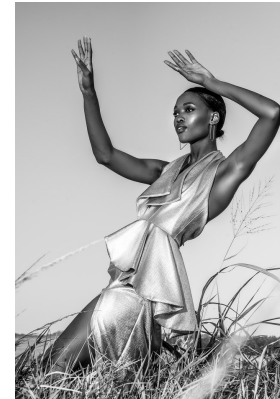

# BOSS MODELS

DURBAN

NOMFUNDO NDLOVU

Height: 178cm Bust: 78cm Waist: 66cm Hips: 92cm Shoe: 7 UK Hair: Black Eyes: Black

# BOSS MODELS

DURBAN

## NOMFUNDO NDLOVU

Height: 178cm Bust: 78cm Waist: 66cm Hips: 92cm Shoe: 7 UK Hair: Black Eyes: Black