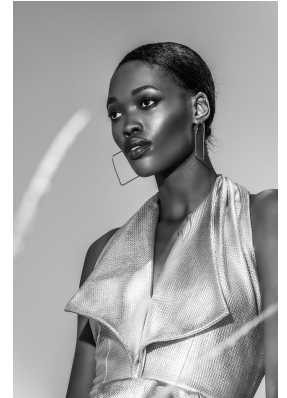

BOSS MODELS

DURBAN

NOMFUNDO NDLOVU

Height: 178cm Bust: 78cm Waist: 66cm Hips: 92cm Shoe: 7 UK Hair: Black Eyes: Black

BOSS MODELS

DURBAN

NOMFUNDO NDLOVU

Height: 178cm Bust: 78cm Waist: 66cm Hips: 92cm Shoe: 7 UK Hair: Black Eyes: Black