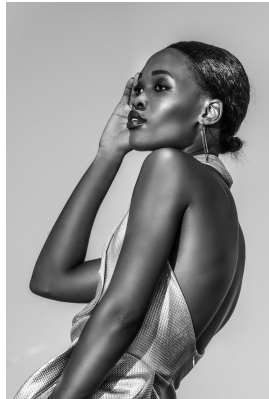

BOSS MODELS

DURBAN

NOMFUNDO NDLOVU

Height: 178cm Bust: 78cm Waist: 66cm Hips: 92cm Shoe: 7 UK Hair: Black Eyes: Black

BOSS MODELS

DURBAN

NOMFUNDO NDLOVU

Height: 178cm Bust: 78cm Waist: 66cm Hips: 92cm Shoe: 7 UK Hair: Black Eyes: Black