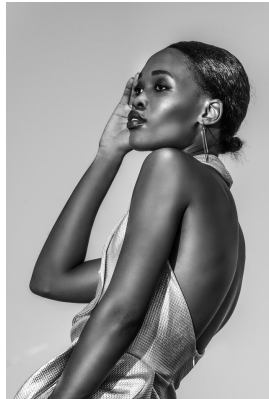

# BOSS MODELS

DURBAN

NOMFUNDO NDLOVU

Height: 178cm Bust: 78cm Waist: 66cm Hips: 92cm Shoe: 7 UK Hair: Black Eyes: Black

# BOSS MODELS

DURBAN