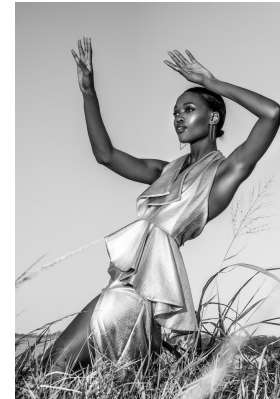

BOSS MODELS

DURBAN

NOMFUNDO NDLOVU

Height: 178cm Bust: 78cm Waist: 66cm Hips: 92cm Shoe: 7 UK Hair: Black Eyes: Black

BOSS MODELS

DURBAN

NOMFUNDO NDLOVU

Height: 178cm Bust: 78cm Waist: 66cm Hips: 92cm Shoe: 7 UK Hair: Black Eyes: Black