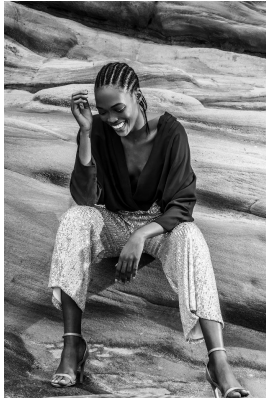

# BOSS MODELS

DURBAN

NOMFUNDO NDLOVU

Height: 178cm Bust: 78cm Waist: 66cm Hips: 92cm Shoe: 7 UK Hair: Black Eyes: Black

# BOSS MODELS

DURBAN

## NOMFUNDO NDLOVU

Height: 178cm Bust: 78cm Waist: 66cm Hips: 92cm Shoe: 7 UK Hair: Black Eyes: Black