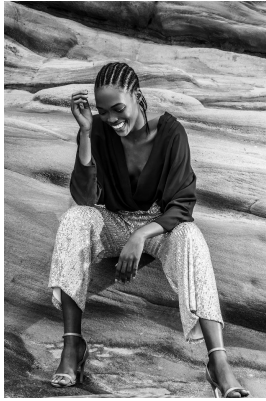

BOSS MODELS

DURBAN

NOMFUNDO NDLOVU

Height: 178cm Bust: 78cm Waist: 66cm Hips: 92cm Shoe: 7 UK Hair: Black Eyes: Black

BOSS MODELS

DURBAN

NOMFUNDO NDLOVU

Height: 178cm Bust: 78cm Waist: 66cm Hips: 92cm Shoe: 7 UK Hair: Black Eyes: Black