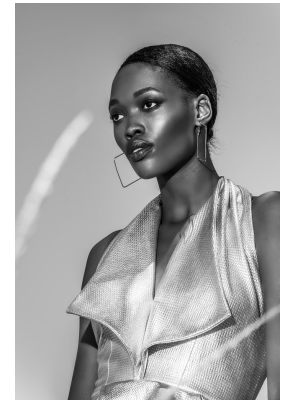

BOSS MODELS

DURBAN

NOMFUNDO NDLOVU

Height: 178cm Bust: 78cm Waist: 66cm Hips: 92cm Shoe: 7 UK Hair: Black Eyes: Black

BOSS MODELS

DURBAN

NOMFUNDO NDLOVU

Height: 178cm Bust: 78cm Waist: 66cm Hips: 92cm Shoe: 7 UK Hair: Black Eyes: Black