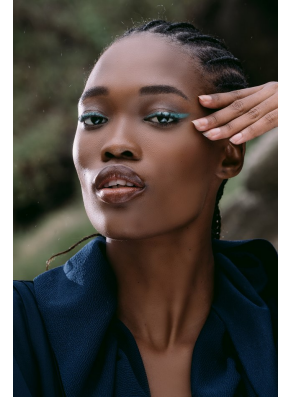

BOSS MODELS

DURBAN

NOMFUNDO NDLOVU

Height: 178cm Bust: 78cm Waist: 66cm Hips: 92cm Shoe: 7 UK Hair: Black Eyes: Black

BOSS MODELS

DURBAN

NOMFUNDO NDLOVU

Height: 178cm Bust: 78cm Waist: 66cm Hips: 92cm Shoe: 7 UK Hair: Black Eyes: Black