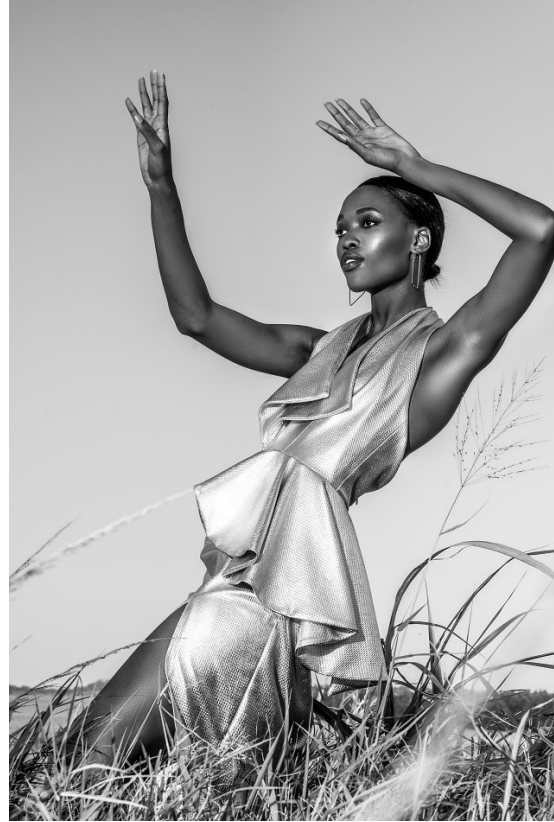

BOSS MODELS

DURBAN

NOMFUNDO NDLOVU

Height: 178cm Bust: 78cm Waist: 66cm Hips: 92cm Shoe: 7 UK Hair: Black Eyes: Black