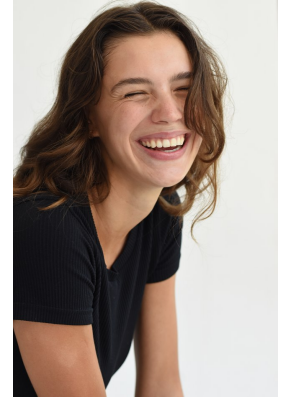

# BOSS MODELS

DURBAN

## GRACE SYMINGTON

Height: 174cm Bust: 87cm Waist: 64cm Hips: 89cm Shoe: 6 UK Hair: Light Brown Eyes: Hazel