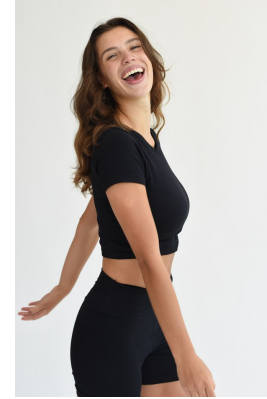

# BOSS MODELS

DURBAN

## GRACE SYMINGTON

Height: 174cm Bust: 87cm Waist: 64cm Hips: 89cm Shoe: 6 UK Hair: Light Brown Eyes: Hazel