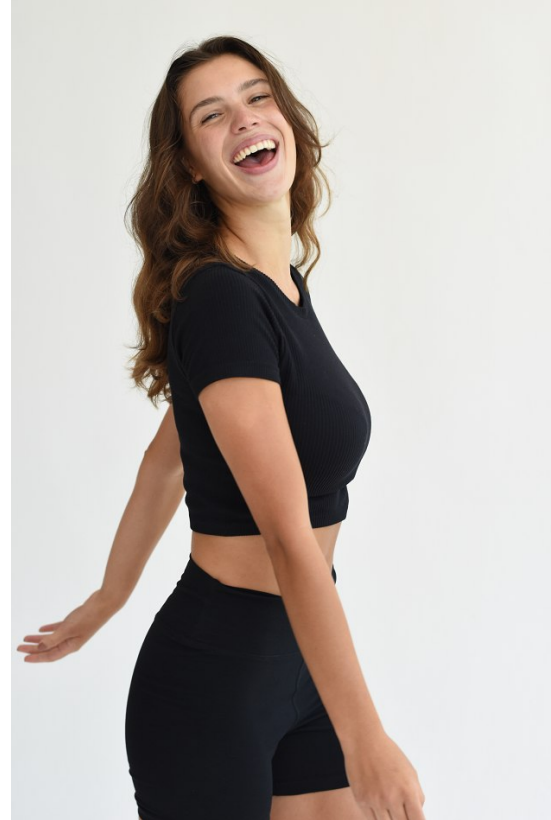

# BOSS MODELS

DURBAN

**GRACE SYMINGTON**

Height: 174cm Bust: 87cm Waist: 64cm Hips: 89cm Shoe: 6 UK Hair: Light Brown Eyes: Hazel