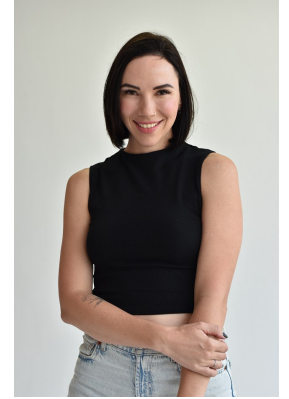

BOSS MODELS

DURBAN

TANYA GREYLING

Height: 183cm Bust: 86cm Waist: 71cm Hips: 103cm Shoe: 8 UK Hair: Dark Brown Eyes: Blue/Green