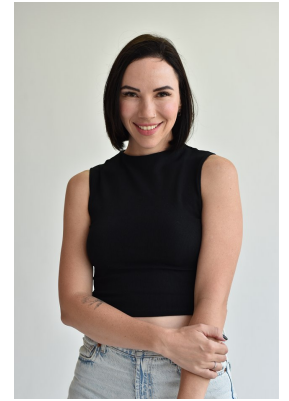

BOSS MODELS

DURBAN

TANYA GREYLING

Height: 183cm Bust: 86cm Waist: 71cm Hips: 103cm Shoe: 8 UK Hair: Dark Brown Eyes: Blue/Green