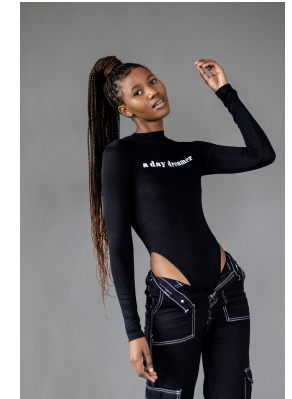

BOSS MODELS

DURBAN

TALITA DLUNGWANA

Height: 174cm Bust: 75cm Waist: 66cm Hips: 94cm Shoe: 3 UK Hair: Black Eyes: Black

BOSS MODELS

DURBAN

TALITA DLUNGWANA

Height: 174cm Bust: 75cm Waist: 66cm Hips: 94cm Shoe: 3 UK Hair: Black Eyes: Black