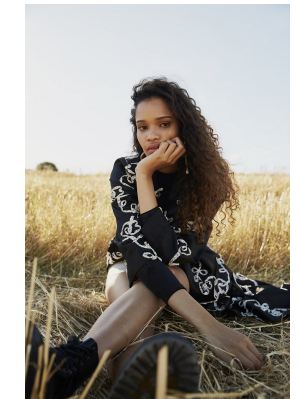

# BOSS MODELS

DURBAN

CHRISTI SAIMAN

Height: 175cm Bust: 83cm Waist: 67cm Hips: 92cm Shoe: 7 UK Hair: Brown Eyes: Brown

# BOSS MODELS

DURBAN

CHRISTI SAAMAN

Height: 175cm Bust: 83cm Waist: 67cm Hips: 92cm Shoe: 7 UK Hair: Brown Eyes: Brown

# BOSS MODELS

DURBAN

CHRISTI SAAIMAN

Height: 175cm Bust: 83cm Waist: 67cm Hips: 92cm Shoe: 7 UK Hair: Brown Eyes: Brown