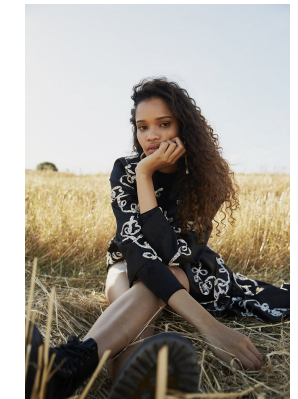

BOSS MODELS

DURBAN

CHRISTI SAIMAN

Height: 175cm Bust: 83cm Waist: 67cm Hips: 92cm Shoe: 7 UK Hair: Brown Eyes: Brown

BOSS MODELS

DURBAN

CHRISTI SAAMAN

Height: 175cm Bust: 83cm Waist: 67cm Hips: 92cm Shoe: 7 UK Hair: Brown Eyes: Brown

BOSS MODELS

DURBAN

CHRISTI SAAIMAN

Height: 175cm Bust: 83cm Waist: 67cm Hips: 92cm Shoe: 7 UK Hair: Brown Eyes: Brown