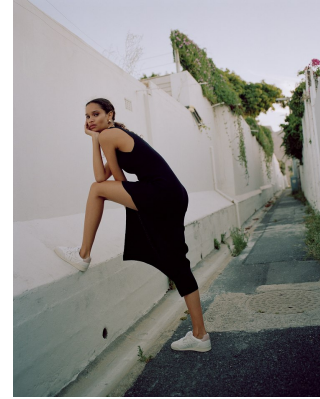

# BOSS MODELS

DURBAN

CHRISTI SAIMAN

Height: 175cm Bust: 83cm Waist: 67cm Hips: 92cm Shoe: 7 UK Hair: Brown Eyes: Brown

# BOSS MODELS

DURBAN

CHRISTI SAAMAN

Height: 175cm Bust: 83cm Waist: 67cm Hips: 92cm Shoe: 7 UK Hair: Brown Eyes: Brown

# BOSS MODELS

DURBAN

CHRISTI SAAIMAN

Height: 175cm Bust: 83cm Waist: 67cm Hips: 92cm Shoe: 7 UK Hair: Brown Eyes: Brown