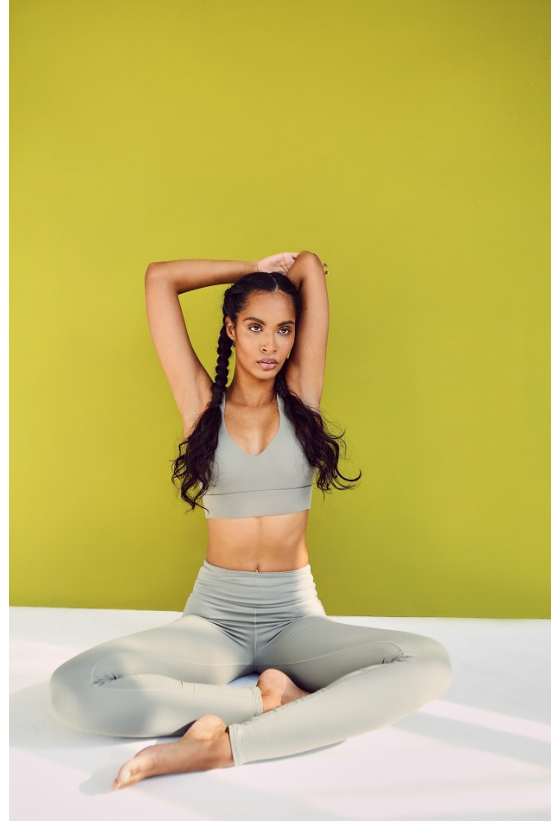

BOSS MODELS

DURBAN

CASSIDY THEVADASAN

Height: 166cm Bust: 79cm Waist: 60cm Hips: 87cm Shoe: 5 UK Hair: Black Eyes: Black

BOSS MODELS

DURBAN

CASSIDY THEVADASAN

Height: 166cm Bust: 79cm Waist: 60cm Hips: 87cm Shoe: 5 UK Hair: Black Eyes: Black