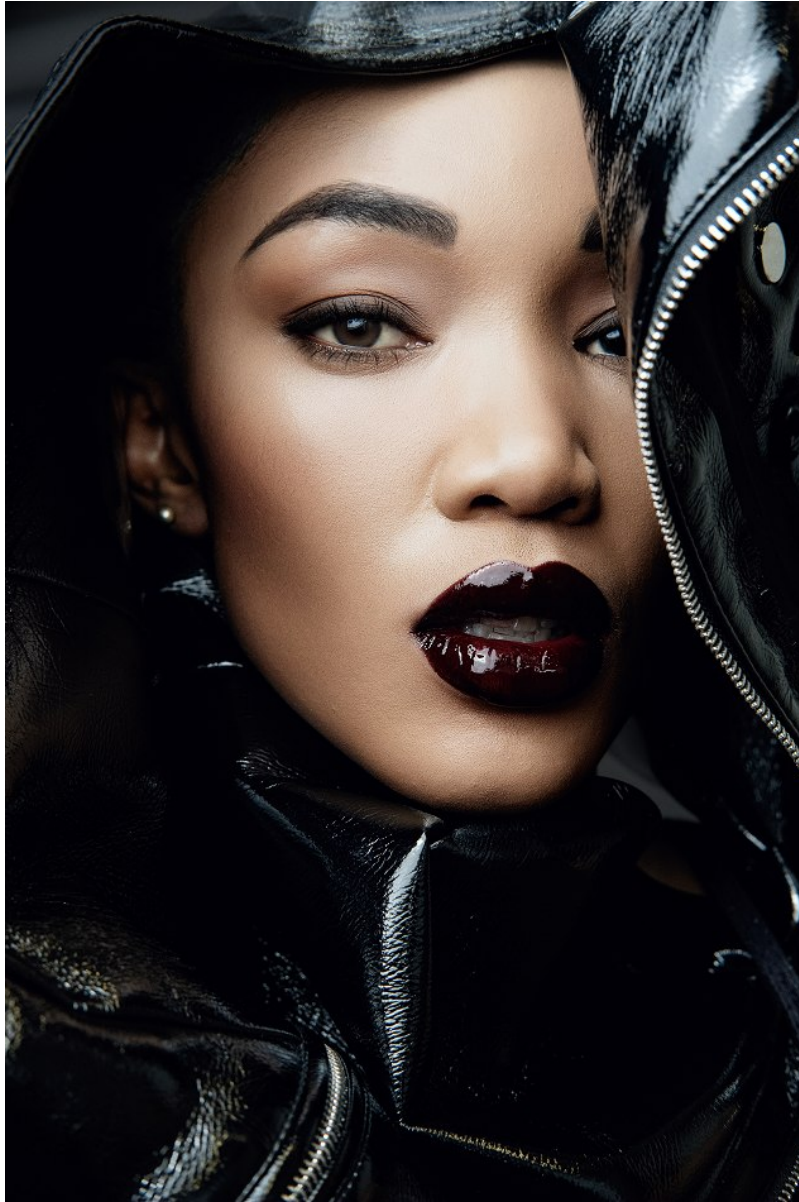

# BOSS MODELS

DURBAN

MIRTA NTSHANGASE

Height: 174cm Bust: 86cm Waist: 64cm Hips: 92cm Shoe: 5 UK Hair: Black Eyes: Black

# BOSS MODELS

DURBAN

MIRTA NTSANGASE

Height: 174cm Bust: 86cm Waist: 64cm Hips: 92cm Shoe: 5 UK Hair: Black Eyes: Black