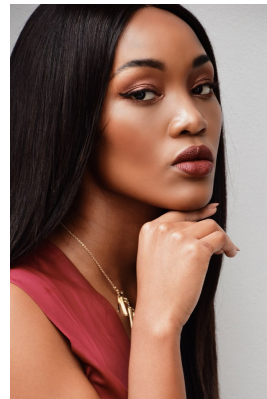

BOSS MODELS

DURBAN

MIRTA NTSHANGASE

Height: 174cm Bust: 86cm Waist: 64cm Hips: 92cm Shoe: 5 UK Hair: Black Eyes: Black