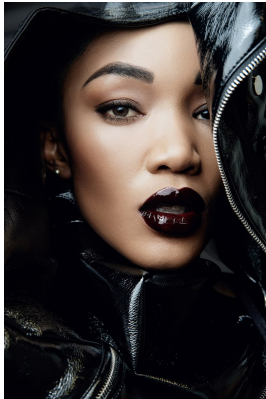

# BOSS MODELS

DURBAN

## MIRTA NTSHANGASE

Height: 174cm Bust: 86cm Waist: 64cm Hips: 92cm Shoe: 5 UK Hair: Black Eyes: Black