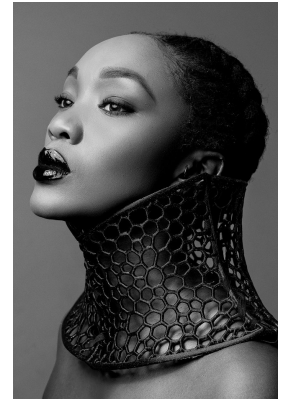

# BOSS MODELS

DURBAN

## MIRTA NTSHANGASE

Height: 174cm Bust: 86cm Waist: 64cm Hips: 92cm Shoe: 5 UK Hair: Black Eyes: Black