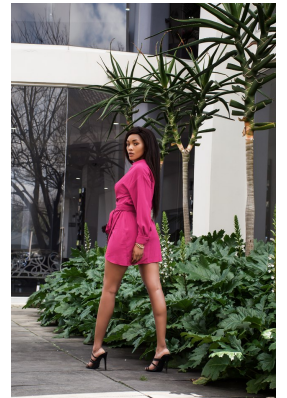

BOSS MODELS

DURBAN

MIRTA NTSHANGASE

Height: 174cm Bust: 86cm Waist: 64cm Hips: 92cm Shoe: 5 UK Hair: Black Eyes: Black