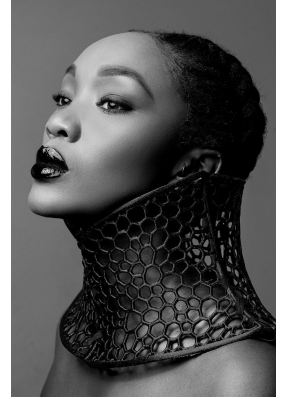

BOSS MODELS

DURBAN

MIRTA NTSHANGASE

Height: 174cm Bust: 86cm Waist: 64cm Hips: 92cm Shoe: 5 UK Hair: Black Eyes: Black