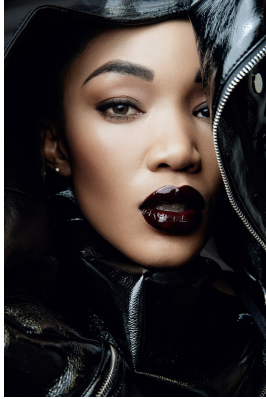

BOSS MODELS

DURBAN

MIRTA NTSHANGASE

Height: 174cm Bust: 86cm Waist: 64cm Hips: 92cm Shoe: 5 UK Hair: Black Eyes: Black