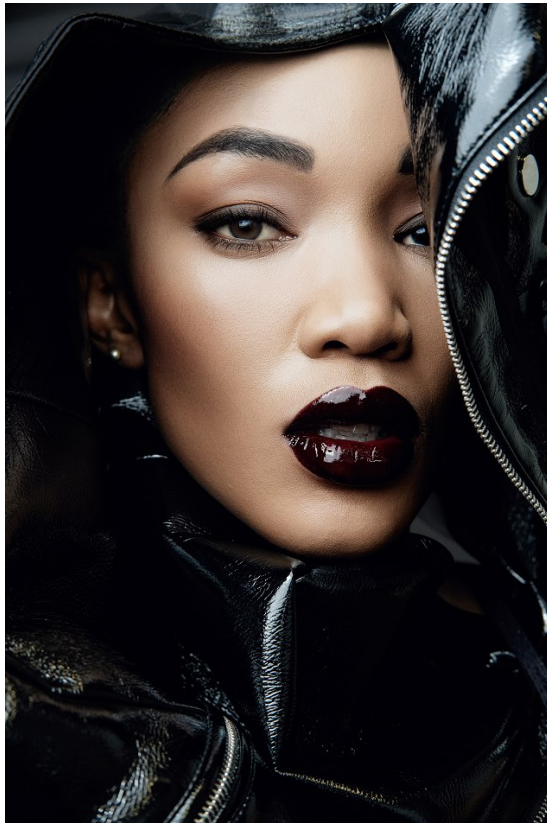

# BOSS MODELS

DURBAN

MIRTA NTSANGASE

Height: 174cm Bust: 86cm Waist: 64cm Hips: 92cm Shoe: 5 UK Hair: Black Eyes: Black

# BOSS MODELS

DURBAN

MIRTA NTSHANGASE

Height: 174cm Bust: 86cm Waist: 64cm Hips: 92cm Shoe: 5 UK Hair: Black Eyes: Black