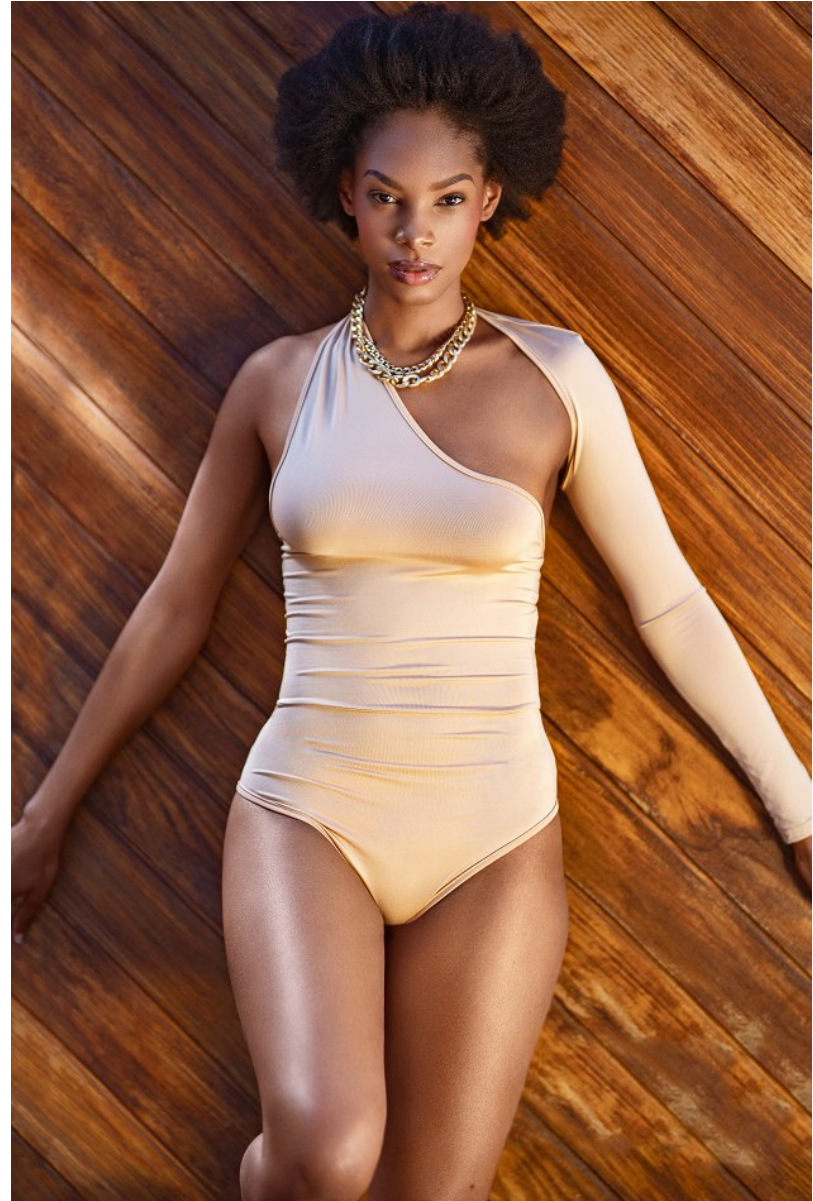

BOSS MODELS

DURBAN

YOLANDA GCABASHE

Height: 176cm Bust: 86cm Waist: 64cm Hips: 95cm Shoe: 5 UK Hair: Dark Brown Eyes: Brown

BOSS MODELS

DURBAN

YOLANDA GCABASHE

Height: 176cm Bust: 86cm Waist: 64cm Hips: 95cm Shoe: 5 UK Hair: Dark Brown Eyes: Brown