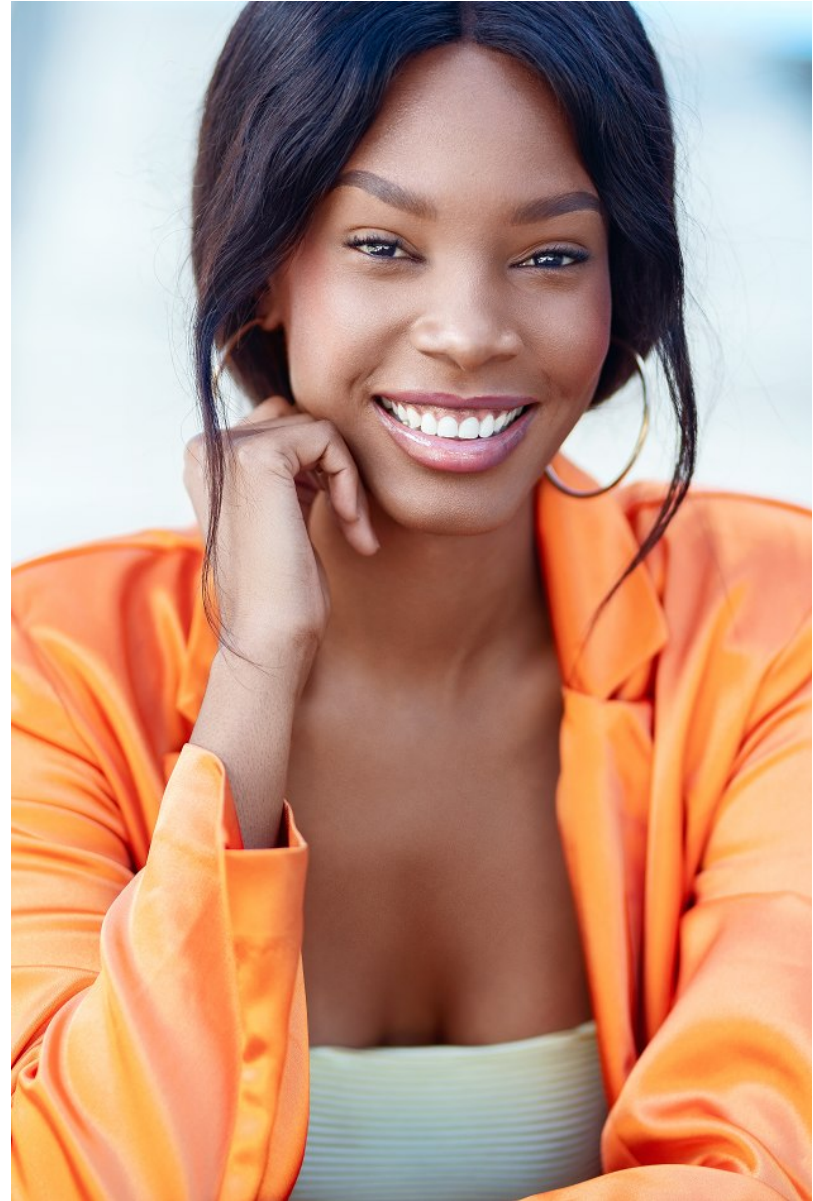

BOSS MODELS

DURBAN

YOLANDA GCABASHE

Height: 176cm Bust: 86cm Waist: 64cm Hips: 95cm Shoe: 5 UK Hair: Dark Brown Eyes: Brown

BOSS MODELS

DURBAN

YOLANDA GCABASHE

Height: 176cm Bust: 86cm Waist: 64cm Hips: 95cm Shoe: 5 UK Hair: Dark Brown Eyes: Brown